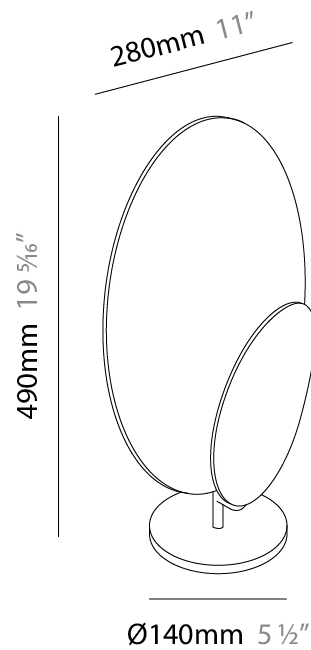

PROJECT
TYPE
SPECIFIER
QUANTITY
DATE

MASAI PORTABLE

D44022-

base number	LED Dimming	Color Temperature	Finish Options

1. To build a product code in our configurator select the specify button on the base model # product page
2. To build a manual product code on this datasheet choose from the options listed below in blue font and add the suffix to the base model #

GENERAL

Series: Masai
Partner: Icone
Division: Design
Installation: Portable
Product Type: Table
Mounting Location: Table
Light Distribution: Indirect

PHYSICAL

Shape: Oval
Length (mm): 280
Length (in): 11
Width (mm): 140
Width (in): 5 1/2
Height (mm): 490
Height (in): 19 5/16
Fixture Finish: WHI / GPB / GPW / GPK / WBB / WBK / SPI / WBI
Fixture Material: Extruded Aluminum

ELECTRICAL

Lamp Type: LED
Input Wattage (W): 15
Dimming: Non-Dimming / Phase Dimming (120vac Only)
Input Voltage (V): 120Vac Direct Line

LED

Color Temperature (°K): 2700 / 3000
Nominal Lumen (lm): 1320 / 1440
CRI: >90 CRI
Lamp Life (hrs): 50000

OPTICAL

RATINGS AND CERTIFICATIONS

Certified By: Certified for North American Standards
IP rating: IP20