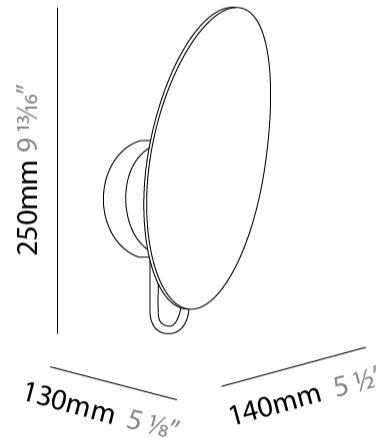

GENERAL

Series: Masai
 Partner: Icone
 Division: Design
 Installation: Surface
 Product Type: Wall Surface
 Mounting Location: Wall
 Light Distribution: Indirect

PHYSICAL

Shape: Oval
 Length (mm): 250
 Length (in): 9 ¹³/₁₆
 Width (mm): 140
 Width (in): 5 ¹/₂
 Height (mm): 130
 Height (in): 5 ¹/₈
 Fixture Finish: WHI / BLK / BBZ / BIN
 Fixture Material: Extruded Aluminum

OPTICAL

RATINGS AND CERTIFICATIONS

Certified By: Certified for North American Standards
 IP rating: IP20

PROJECT	
TYPE	
SPECIFIER	
QUANTITY	
DATE	

4 ¼"
 Ø108mm

J-Box cover plate
 Included

D43077-

PROJECT

GENERAL

Series: Masai
Partner: Icone
Division: Design
Installation: Portable
Product Type: Table
Mounting Location: Table
Light Distribution: Indirect

PHYSICAL

Shape: Oval
Length (mm): 280
Length (in): 11
Width (mm): 140
Width (in): 5 1/2
Height (mm): 490
Height (in): 19 5/16
Fixture Finish: WHI / GPB / GPW / GPK / WBB / WBK / SPI / WBI
Fixture Material: Extruded Aluminum