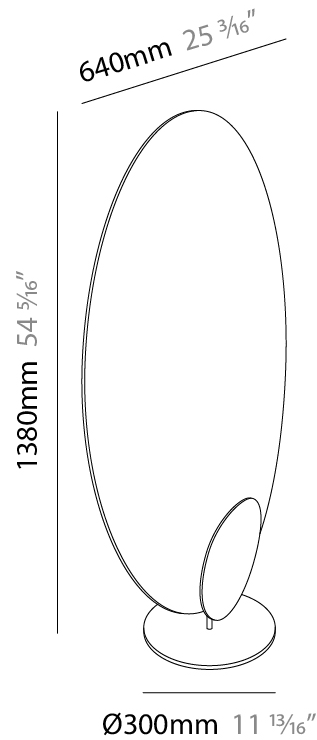

MASAI PORTABLE

D44025-

base number   LED Dimming   Color Temperature   Finish Options

1. To build a product code in our configurator select the specify button on the base model # product page
2. To build a manual product code on this datasheet choose from the options listed below in blue font and add the suffix to the base model #

GENERAL

Series: Masai
Partner: Icone
Division: Design
Installation: Portable
Product Type: Floor
Mounting Location: Floor
Light Distribution: Indirect

PHYSICAL

Shape: Oval
Length (mm): 640
Length (in): 25 ³/₁₆"
Width (mm): 300
Width (in): 11 ¹³/₁₆"
Height (mm): 1380
Height (in): 54 ⁵/₁₆"
[Fixture Finish: WHI / GPB / GPW / GPK / WBB / WBK / SPI / WBI](#)
Fixture Material: Extruded Aluminum

ELECTRICAL

Lamp Type: LED
Input Wattage (W): 53
[Dimming: Non-Dimming / Phase Dimming (120vac Only)](#)
Input Voltage (V): 120Vac Direct Line

LED

[Color Temperature (°K): 2700 / 3000](#)
Nominal Lumen (lm): 6920
CRI: >90 CRI
Lamp Life (hrs): 50000

OPTICAL

RATINGS AND CERTIFICATIONS

Certified By: Certified for North American Standards
IP rating: IP20

PROJECT
TYPE
SPECIFIER
QUANTITY
DATE