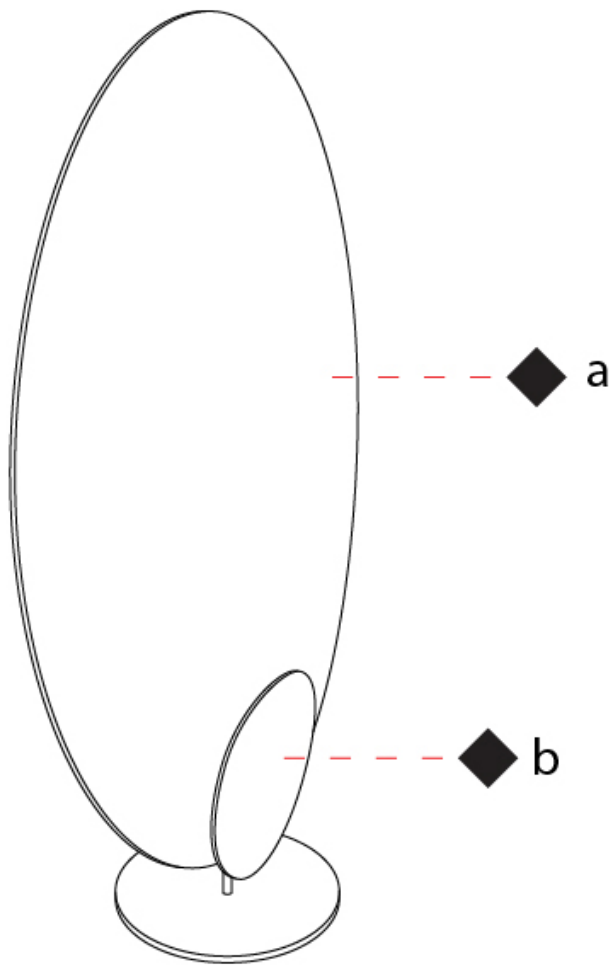

MASAI PORTABLE

D44025-

PROJECT	_____
TYPE	_____
SPECIFIER	_____
QUANTITY	_____
DATE	_____

D