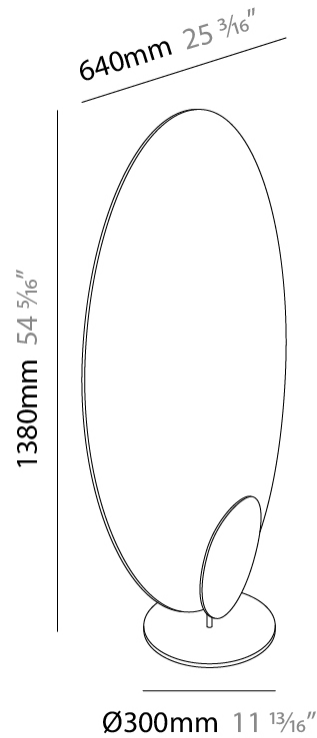

MASAI PORTABLE

D44024-

base number   LED Dimming   Color Temperature   Finish Options

1. To build a product code in our configurator select the specify button on the base model # product page
2. To build a manual product code on this datasheet choose from the options listed below in blue font and add the suffix to the base model #

GENERAL

Series: Masai
Partner: Icone
Division: Design
Installation: Portable
Product Type: Floor
Mounting Location: Floor
Light Distribution: Indirect

PHYSICAL

Shape: Oval
Length (mm): 640
Length (in): 25 ³/₁₆"
Width (mm): 300
Width (in): 11 ¹³/₁₆"
Height (mm): 1380
Height (in): 54 ⁵/₁₆"
Fixture Finish: WHI / GPB / GPW / GPK / WBB / WBK / SPI / WBI
Fixture Material: Extruded Aluminum

ELECTRICAL

Lamp Type: LED
Input Wattage (W): 20
Dimming: Non-Dimming / Phase Dimming (120vac Only)
Input Voltage (V): 120Vac Direct Line

LED

Color Temperature (°K): 2700 / 3000
Nominal Lumen (lm): 1920 / 1960
CRI: >90 CRI
Lamp Life (hrs): 50000

OPTICAL

RATINGS AND CERTIFICATIONS

Certified By: Certified for North American Standards
IP rating: IP20

PROJECT
TYPE
SPECIFIER
QUANTITY
DATE