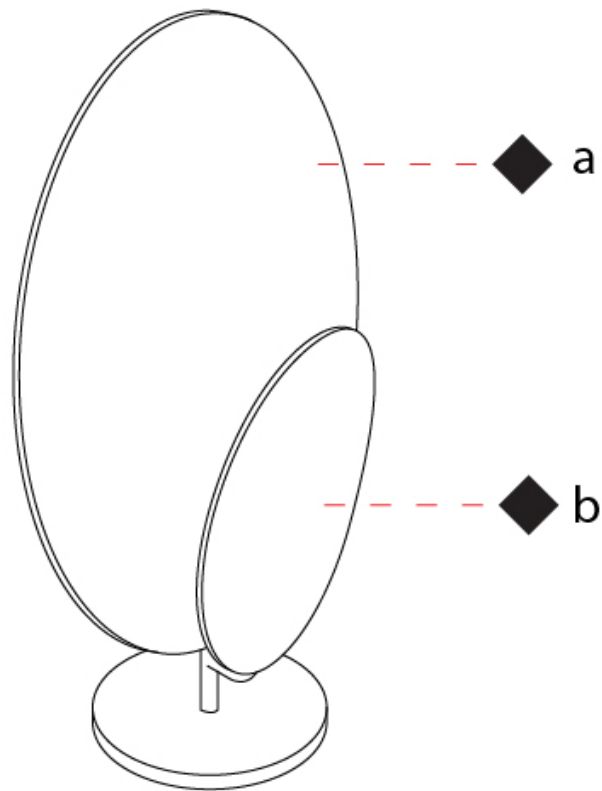

MASAI PORTABLE

D44022-

PROJECT	_____
TYPE	_____
SPECIFIER	_____
QUANTITY	_____
DATE	_____

D