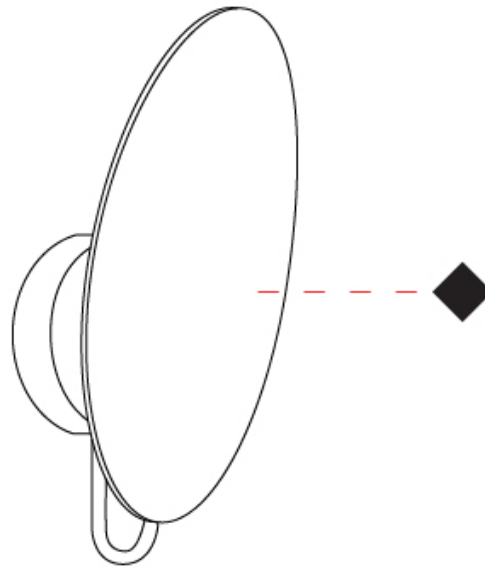

D43077-

PROJECT

TYPE

SPECIFIER

QUANTITY

DATE