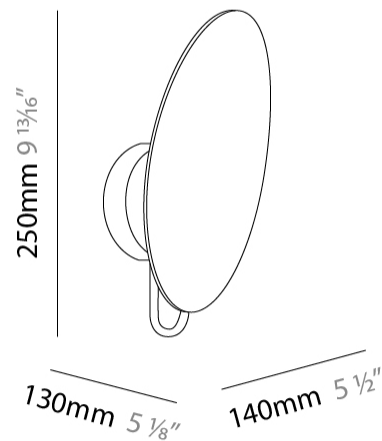

GENERAL

Series: Masai
 Partner: Icone
 Division: Design
 Installation: Surface
 Product Type: Wall Surface
 Mounting Location: Wall
 Light Distribution: Indirect

PHYSICAL

Shape: Oval
 Length (mm): 250
 Length (in): 9 ¹³/₁₆
 Width (mm): 140
 Width (in): 5 ¹/₂
 Height (mm): 130
 Height (in): 5 ¹/₈
 Fixture Finish: WHI / BLK / BBZ / BIN
 Fixture Material: Extruded Aluminum

OPTICAL

RATINGS AND CERTIFICATIONS

Certified By: Certified for North American Standards
 IP rating: IP20

PROJECT
TYPE
SPECIFIER
QUANTITY
DATE

4 ¼"
 Ø108mm

J-Box cover plate
 Included

D43077-

PROJECT

GENERAL

Series: Masai
Partner: Icone
Division: Design
Installation: Portable
Product Type: Table
Mounting Location: Table
Light Distribution: Indirect

PHYSICAL

Shape: Oval
Length (mm): 280
Length (in): 11
Width (mm): 140
Width (in): 5 1/2
Height (mm): 490
Height (in): 19 5/16
Fixture Finish: WHI / GPB / GPW / GPK / WBB / WBK / SPI / WBI
Fixture Material: Extruded Aluminum