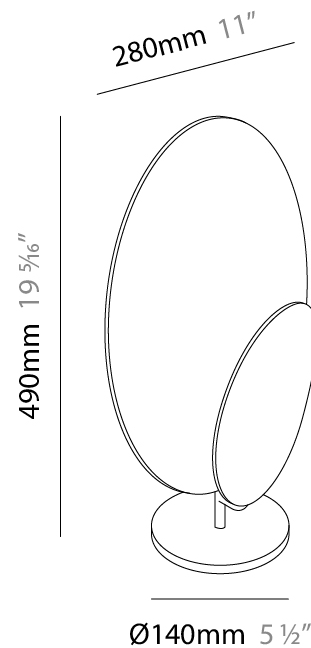

PROJECT	_____
TYPE	_____
SPECIFIER	_____
QUANTITY	_____
DATE	_____

MASAI PORTABLE

D44022-

base number	LED Dimming	Color Temperature	Finish Options

1. To build a product code in our configurator select the specify button on the base model # product page
2. To build a manual product code on this datasheet choose from the options listed below in blue font and add the suffix to the base model #

GENERAL

Series: Masai
Partner: Icone
Division: Design
Installation: Portable
Product Type: Table
Mounting Location: Table
Light Distribution: Indirect

PHYSICAL

Shape: Oval
Length (mm): 280
Length (in): 11
Width (mm): 140
Width (in): 5 1/2
Height (mm): 490
Height (in): 19 5/16
Fixture Finish: WHI / GPB / GPW / GPK / WBB / WBK / SPI / WBI
Fixture Material: Extruded Aluminum

ELECTRICAL

Lamp Type: LED
Input Wattage (W): 15
Dimming: Non-Dimming / Phase Dimming (120vac Only)
Input Voltage (V): 120Vac Direct Line

LED

Color Temperature (°K): 2700 / 3000
Nominal Lumen (lm): 1320 / 1440
CRI: >90 CRI
Lamp Life (hrs): 50000

OPTICAL

RATINGS AND CERTIFICATIONS

Certified By: Certified for North American Standards
IP rating: IP20