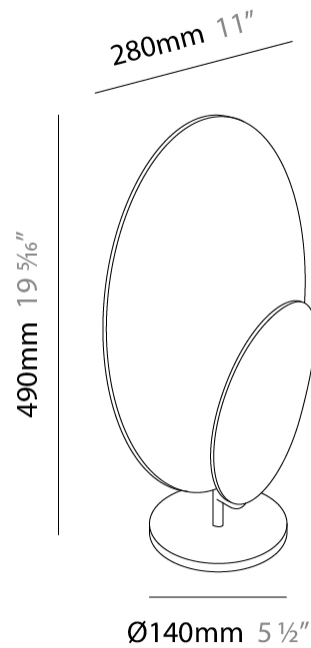

MASAI PORTABLE

D44022-

base number   LED   Color   Finish
Dimming   Temperature   Options

1. To build a product code in our configurator select the specify button on the base model # product page
2. To build a manual product code on this datasheet choose from the options listed below in blue font and add the suffix to the base model #

GENERAL

Series: Masai
Partner: Icone
Division: Design
Installation: Portable
Product Type: Table
Mounting Location: Table
Light Distribution: Indirect

PHYSICAL

Shape: Oval
Length (mm): 280
Length (in): 11
Width (mm): 140
Width (in): 5 1/2
Height (mm): 490
Height (in): 19 5/16
Fixture Finish: WHI / GPB / GPW / GPK / WBB / WBK / SPI / WBI
Fixture Material: Extruded Aluminum

ELECTRICAL

Lamp Type: LED
Input Wattage (W): 15
Dimming: [Non-Dimming / Phase Dimming (120vac Only)](#)
Input Voltage (V): 120Vac Direct Line

LED

Color Temperature (°K): 2700 / 3000
Nominal Lumen (lm): 1320 / 1440
CRI: >90 CRI
Lamp Life (hrs): 50000

OPTICAL

RATINGS AND CERTIFICATIONS

Certified By: Certified for North American Standards
IP rating: IP20