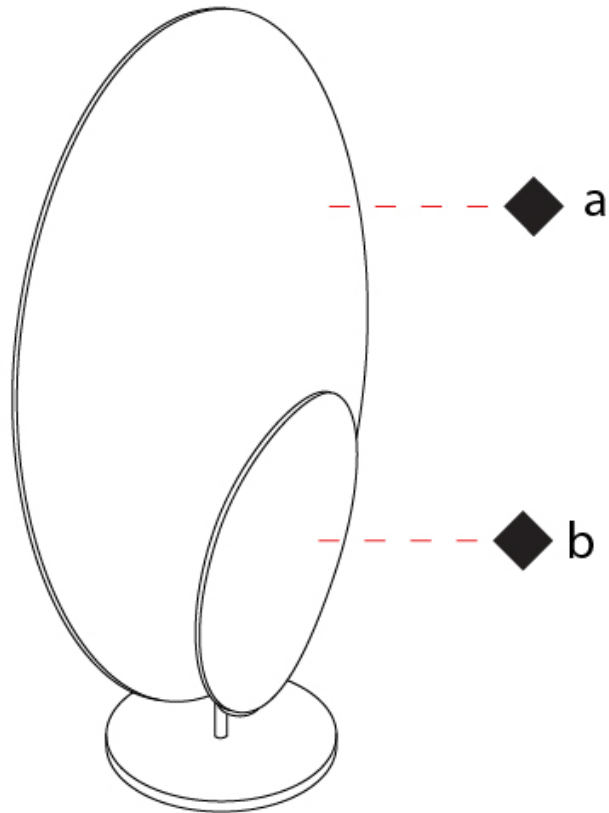

MASAI PORTABLE

D44023-

PROJECT	_____
TYPE	_____
SPECIFIER	_____
QUANTITY	_____
DATE	_____

D