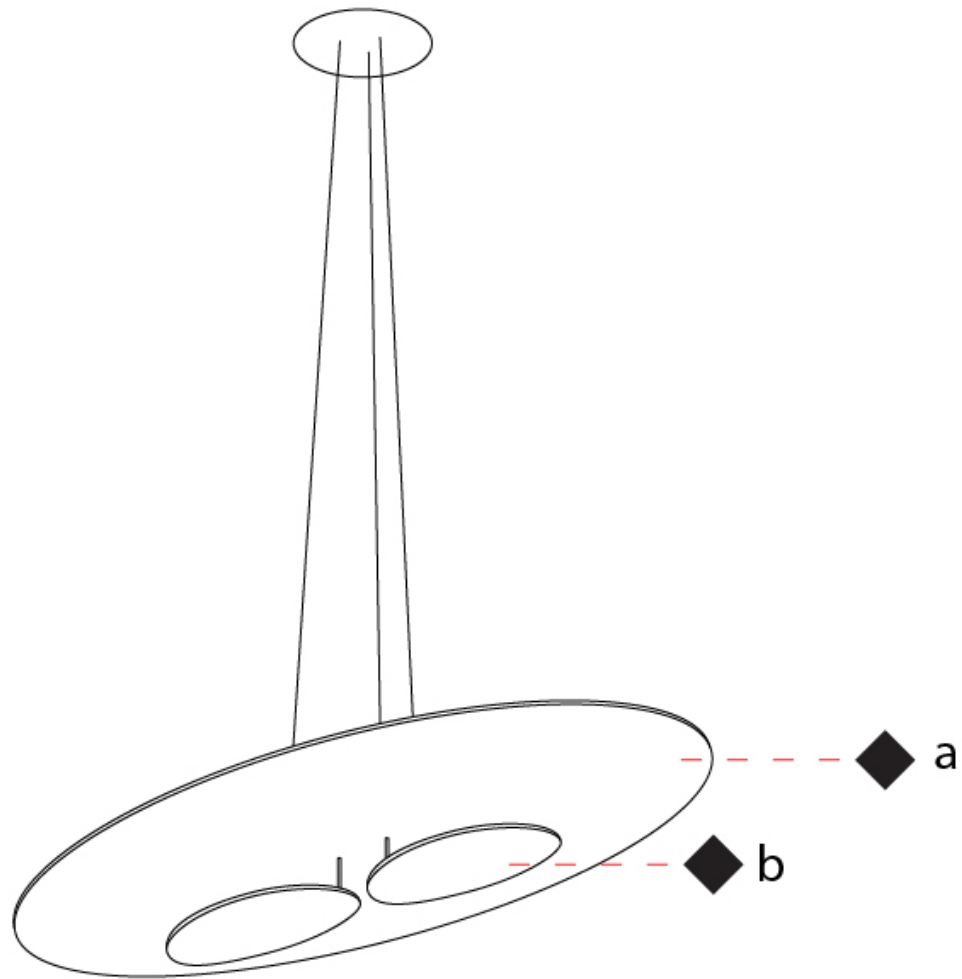

D41084-

PROJECT	_____
TYPE	_____
SPECIFIER	_____
QUANTITY	_____
DATE	_____

D