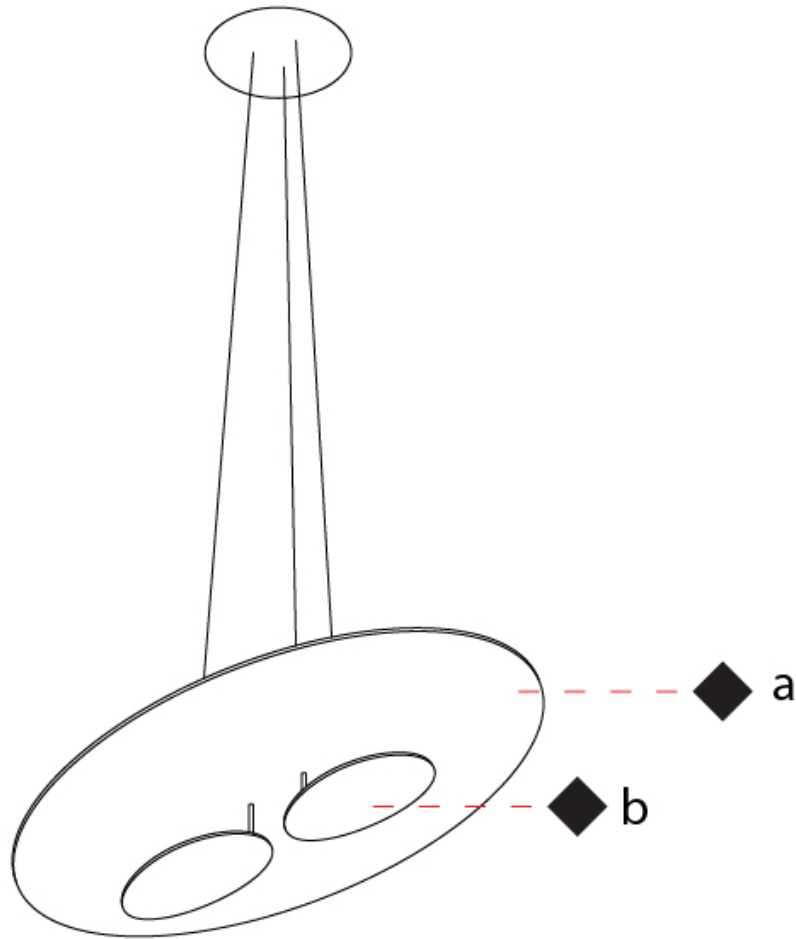

D41083-

PROJECT _____

TYPE _____

SPECIFIER _____

QUANTITY _____

DATE _____

D