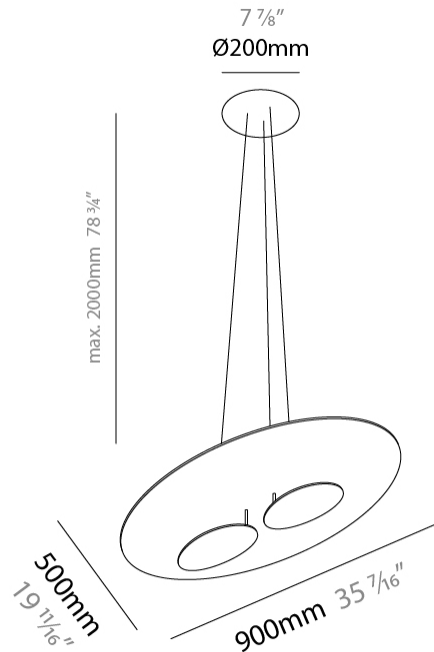

PROJECT	_____
TYPE	_____
SPECIFIER	_____
QUANTITY	_____
DATE	_____

MASAI SUSPENSION

D41083-

base number	LED	Color	Finish
	Dimming	Temperature	Options

1. To build a product code in our configurator select the specify button on the base model # product page
2. To build a manual product code on this datasheet choose from the options listed below in blue font and add the suffix to the base model #

GENERAL

Series: Masai
Partner: Icone
Division: Design
Installation: Suspension
Product Type: Pendant
Mounting Location: Ceiling
Light Distribution: Indirect

PHYSICAL

Shape: Oval
Length (mm): 2000
Length (in): 78 3/4
Width (mm): 900
Width (in): 35 7/16
Height (mm): 500
Height (in): 19 11/16
Fixture Finish: WHI / GPB / GPW / GPK / WBB / WBK / SPI / WBI
Fixture Material: Extruded Aluminum

ELECTRICAL

Lamp Type: LED
Input Wattage (W): 45
Dimming: Non-Dimming / Phase Dimming (120vac Only)
Input Voltage (V): 120Vac Direct Line

LED

Color Temperature (°K): 2700 / 3000
Nominal Lumen (lm): 3960 / 4320
CRI: >90 CRI
Lamp Life (hrs): 50000

OPTICAL

RATINGS AND CERTIFICATIONS

Certified By: Certified for North American Standards
IP rating: IP20