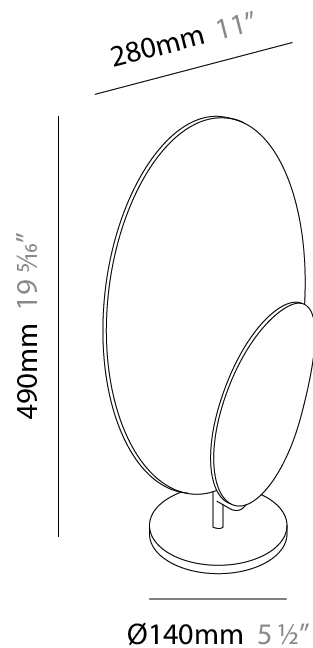

PROJECT
TYPE
SPECIFIER
QUANTITY
DATE

MASAI PORTABLE

D44022-

base number	LED Dimming	Color Temperature	Finish Options

1. To build a product code in our configurator select the specify button on the base model # product page
2. To build a manual product code on this datasheet choose from the options listed below in blue font and add the suffix to the base model #

GENERAL

Series: Masai
Partner: Icone
Division: Design
Installation: Portable
Product Type: Table
Mounting Location: Table
Light Distribution: Indirect

PHYSICAL

Shape: Oval
Length (mm): 280
Length (in): 11
Width (mm): 140
Width (in): 5 1/2
Height (mm): 490
Height (in): 19 5/16
Fixture Finish: WHI / GPB / GPW / GPK / WBB / WBK / SPI / WBI
Fixture Material: Extruded Aluminum

ELECTRICAL

Lamp Type: LED
Input Wattage (W): 15
Dimming: Non-Dimming / Phase Dimming (120vac Only)
Input Voltage (V): 120Vac Direct Line

LED

Color Temperature (°K): 2700 / 3000
Nominal Lumen (lm): 1320 / 1440
CRI: >90 CRI
Lamp Life (hrs): 50000

OPTICAL

RATINGS AND CERTIFICATIONS

Certified By: Certified for North American Standards
IP rating: IP20