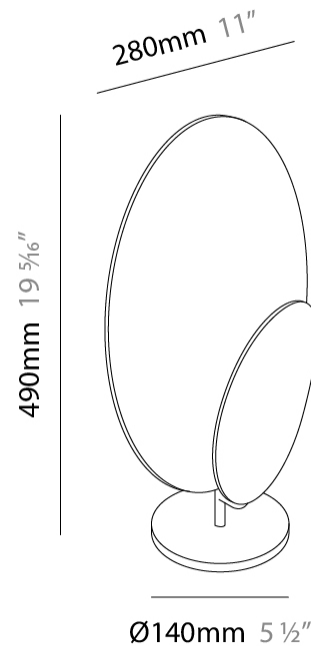

MASAI PORTABLE

D44022-

base number   LED Dimming   Color Temperature   Finish Options

1. To build a product code in our configurator select the specify button on the base model # product page
2. To build a manual product code on this datasheet choose from the options listed below in blue font and add the suffix to the base model #

GENERAL

Series: Masai
Partner: Icone
Division: Design
Installation: Portable
Product Type: Table
Mounting Location: Table
Light Distribution: Indirect

PHYSICAL

Shape: Oval
Length (mm): 280
Length (in): 11
Width (mm): 140
Width (in): 5 1/2
Height (mm): 490
Height (in): 19 5/16
Fixture Finish: [WHI / GPB / GPW / GPK / WBB / WBK / SPI / WBI](#)
Fixture Material: Extruded Aluminum

ELECTRICAL

Lamp Type: LED
Input Wattage (W): 15
Dimming: [Non-Dimming / Phase Dimming (120vac Only)](#)
Input Voltage (V): 120Vac Direct Line

LED

Color Temperature (°K): [2700 / 3000](#)
Nominal Lumen (lm): 1320 / 1440
CRI: >90 CRI
Lamp Life (hrs): 50000

OPTICAL

RATINGS AND CERTIFICATIONS

Certified By: Certified for North American Standards
IP rating: IP20

PROJECT
TYPE
SPECIFIER
QUANTITY
DATE