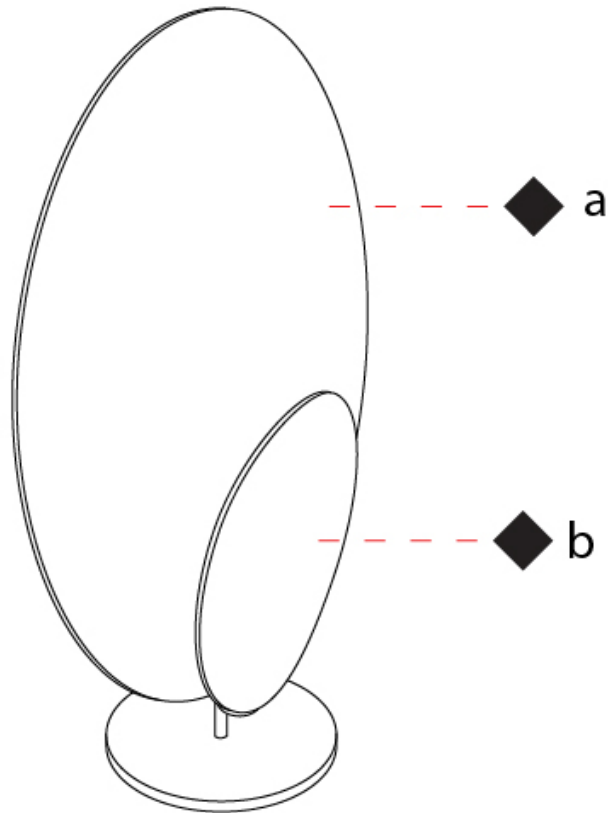

MASAI PORTABLE

D44023-

PROJECT

TYPE

SPECIFIER

QUANTITY

DATE

D