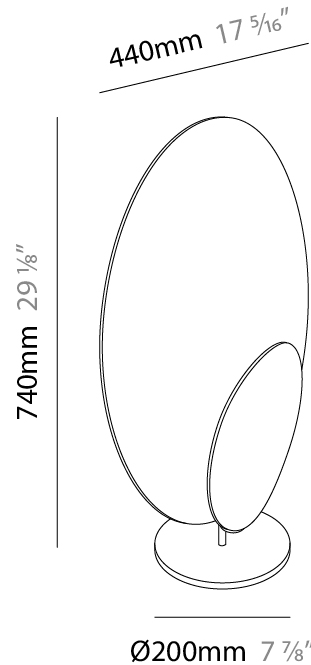

MASAI PORTABLE

D44023-

base number   LED   Color   Finish
Dimming   Temperature   Options

1. To build a product code in our configurator select the specify button on the base model # product page
2. To build a manual product code on this datasheet choose from the options listed below in blue font and add the suffix to the base model #

GENERAL

Series: Masai
Partner: Icone
Division: Design
Installation: Portable
Product Type: Table
Mounting Location: Table
Light Distribution: Indirect

PHYSICAL

Shape: Oval
Length (mm): 440
Length (in): 17 ⁵/₁₆
Width (mm): 200
Width (in): 7 ⁷/₈
Height (mm): 740
Height (in): 29 ¹/₈
Fixture Finish: WHI / GPB / GPW / GPK / WBB / WBK / SPI / WBI
Fixture Material: Extruded Aluminum

ELECTRICAL

Lamp Type: LED
Input Wattage (W): 20
Dimming: Non-Dimming / Phase Dimming (120vac Only)
Input Voltage (V): 120Vac Direct Line

LED

Color Temperature (°K): 2700 / 3000
Nominal Lumen (lm): 1920 / 1960
CRI: >90 CRI
Lamp Life (hrs): 50000

OPTICAL

RATINGS AND CERTIFICATIONS

Certified By: Certified for North American Standards
IP rating: IP20

PROJECT
TYPE
SPECIFIER
QUANTITY
DATE