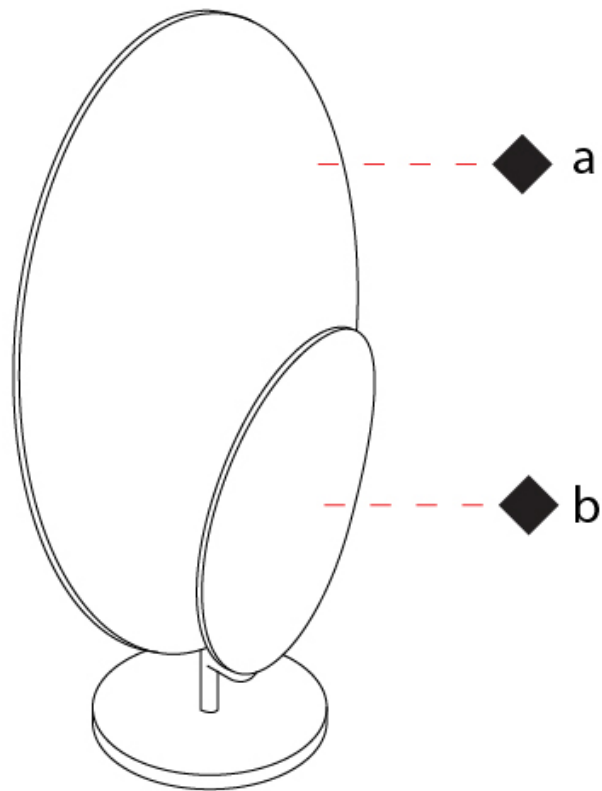

D44022-

PROJECT

TYPE

SPECIFIER

QUANTITY

DATE

D