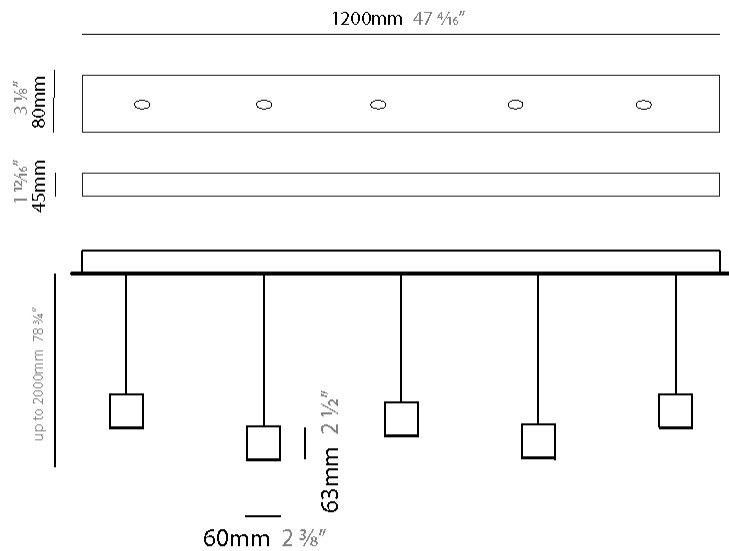

1. To build a product code in our configurator select the specify button on the base model # product page
2. To build a manual product code on this datasheet choose from the options listed below in blue font and add the suffix to the base model #

GENERAL

Series: Match
Subseries: Match 5 Light
Partner: Quasar
Division: Design
Installation: Suspension
Product Type: Pendant
Mounting Location: Ceiling
Light Distribution: Downlight

PHYSICAL

Shape: Rectangle
Length (mm): 1200
Length (in): 47 3/8"
Width (mm): 80
Width (in): 3 1/8"
Height (mm): 63
Height (in): 2 1/2"
Max. Overall Height (mm): 2063
Max. Overall Height (in): 81 1/4"
Weight (kg): 4
Weight (lbs): 8.82
Diffuser: Acrylic - See Finish Options
Fixture Finish: RED / ORG / YEL / GRN / LBL / TRA
Fixture Material: Aluminum
Cable Details: 2000mm Cable

ELECTRICAL

Lamp Type: LED
Input Wattage (W): 20
Total Output Wattage (W): 15.5
Dimming: Phase Dimming (120Vac Only)
Driver Included: Yes
Driver Location: Integrated
Driver Type: Constant Current - Universal
Driver Class: Class 2
Input Voltage (V): 120 - 277
Constant Current (MA): 350
Upon Request: (Not included - see components) Integral: Phase dimming @120Vac only

LED

Number of LEDs: 5
Color Temperature (°K): 2700
Max. Delivered Lumen (lm): 1375
CRI: >90 CRI
Lamp Life (hrs): 50000

OPTICAL

RATINGS AND CERTIFICATIONS

Certified By: Certified for North American Standards
IP rating: IP20