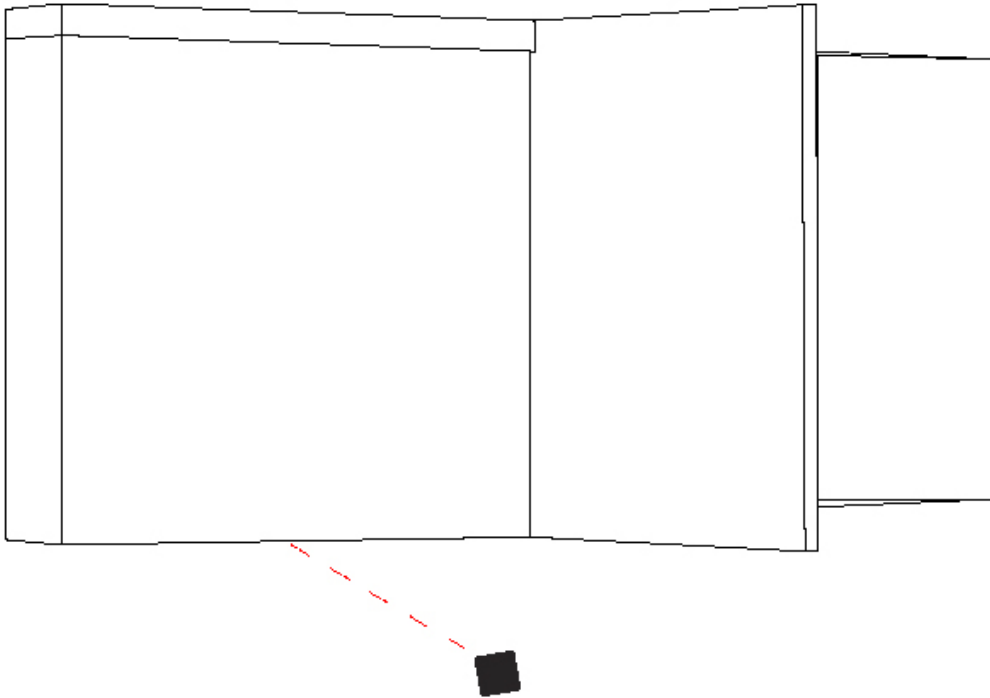

MATCH SINGLE STANDARD SURFACE

D103105-

PROJECT

TYPE

SPECIFIER

QUANTITY

DATE

D