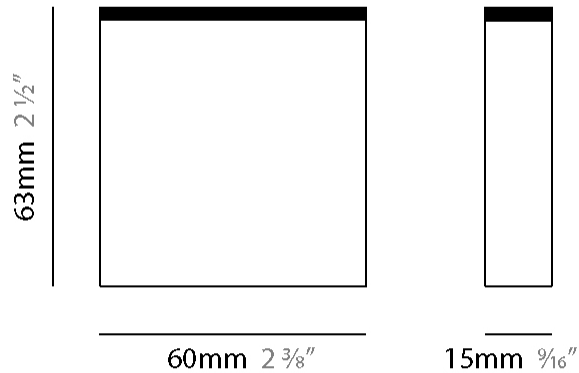

PROJECT
TYPE
SPECIFIER
QUANTITY
DATE

MATCH SINGLE STANDARD SURFACE

D103090-

base number   Finish
Options

1. To build a product code in our configurator select the specify button on the base model # product page
2. To build a manual product code on this datasheet choose from the options listed below in blue font and add the suffix to the base model #

GENERAL

Series: Match
Subseries: Match Single Standard
Partner: Quasar
Division: Design
Installation: Surface
Product Type: Wall Surface
Mounting Location: Wall
Light Distribution: Uplight

PHYSICAL

Shape: Abstract
Length (mm): 60
Length (in): 2 3/8
Width (mm): 15
Width (in): 9/16
Height (mm): 63
Height (in): 2 1/2
Weight (kg): 1
Weight (lbs): 2.2
Diffuser: Acrylic – See Finish Options
Fixture Finish: RED / ORG / YEL / GRN / LBL / TRA
Fixture Material: Aluminum

ELECTRICAL

Lamp Type: LED
Input Wattage (W): 4
Total Output Wattage (W): 3.1
Dimming: Non-Dimming / Phase Dimming (120vac Only)
Driver Included: No
Driver Location: Remote
Driver Type: Constant Current - 120 / 277Vac
Driver Class: Class 2
Input Voltage (V): 120 - 277
Constant Current (MA): 350

LED

Color Temperature (°K): 2700
Max. Delivered Lumen (lm): 275
CRI: >90 CRI
Lamp Life (hrs): 50000

OPTICAL

RATINGS AND CERTIFICATIONS

Certified By: Certified for North American Standards
IP rating: IP20