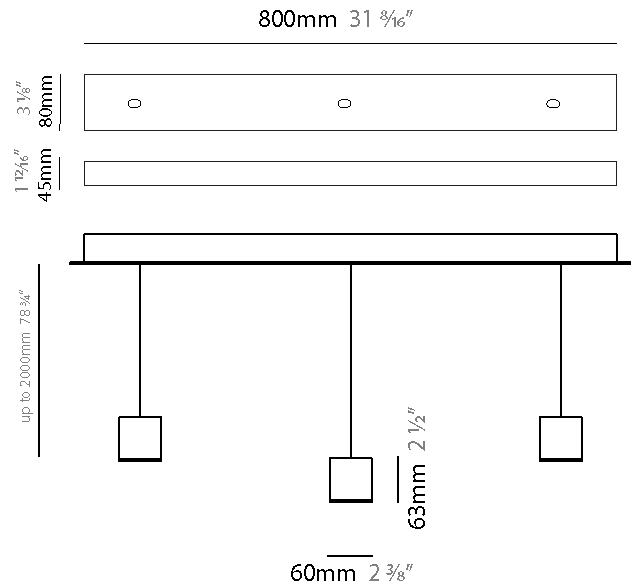

base number _____
Finish Options _____

1. To build a product code in our configurator select the specify button on the base model # product page
2. To build a manual product code on this datasheet choose from the options listed below in blue font and add the suffix to the base model #

GENERAL

Series: Match
Subseries: Match 3 Light
Partner: Quasar
Division: Design
Installation: Suspension
Product Type: Pendant
Mounting Location: Ceiling
Light Distribution: Downlight

PHYSICAL

Shape: Rectangle
Length (mm): 800
Length (in): 31 1/2
Width (mm): 80
Width (in): 3 1/8
Height (mm): 63
Height (in): 2 1/2
Max. Overall Height (mm): 2063
Max. Overall Height (in): 81 1/4
Weight (kg): 3
Weight (lbs): 6.61
Diffuser: Acrylic - See Finish Options
Fixture Finish: RED / ORG / YEL / GRN / LBL / TRA
Fixture Material: Aluminum
Cable Details: 2000mm Cable

ELECTRICAL

Lamp Type: LED
Input Wattage (W): 12
Total Output Wattage (W): 9.3
Dimming: Phase Dimming (120Vac Only)
Driver Included: Yes
Driver Location: Integrated
Driver Type: Constant Current - Universal
Driver Class: Class 2
Input Voltage (V): 120 - 277
Constant Current (MA): 350
Upon Request: (Not included - see components) Integral: Phase dimming @120Vac only

LED

Number of LEDs: 3
Color Temperature (°K): 2700
Max. Delivered Lumen (lm): 825
CRI: >90 CRI
Lamp Life (hrs): 50000

OPTICAL

RATINGS AND CERTIFICATIONS

Certified By: Certified for North American Standards
IP rating: IP20