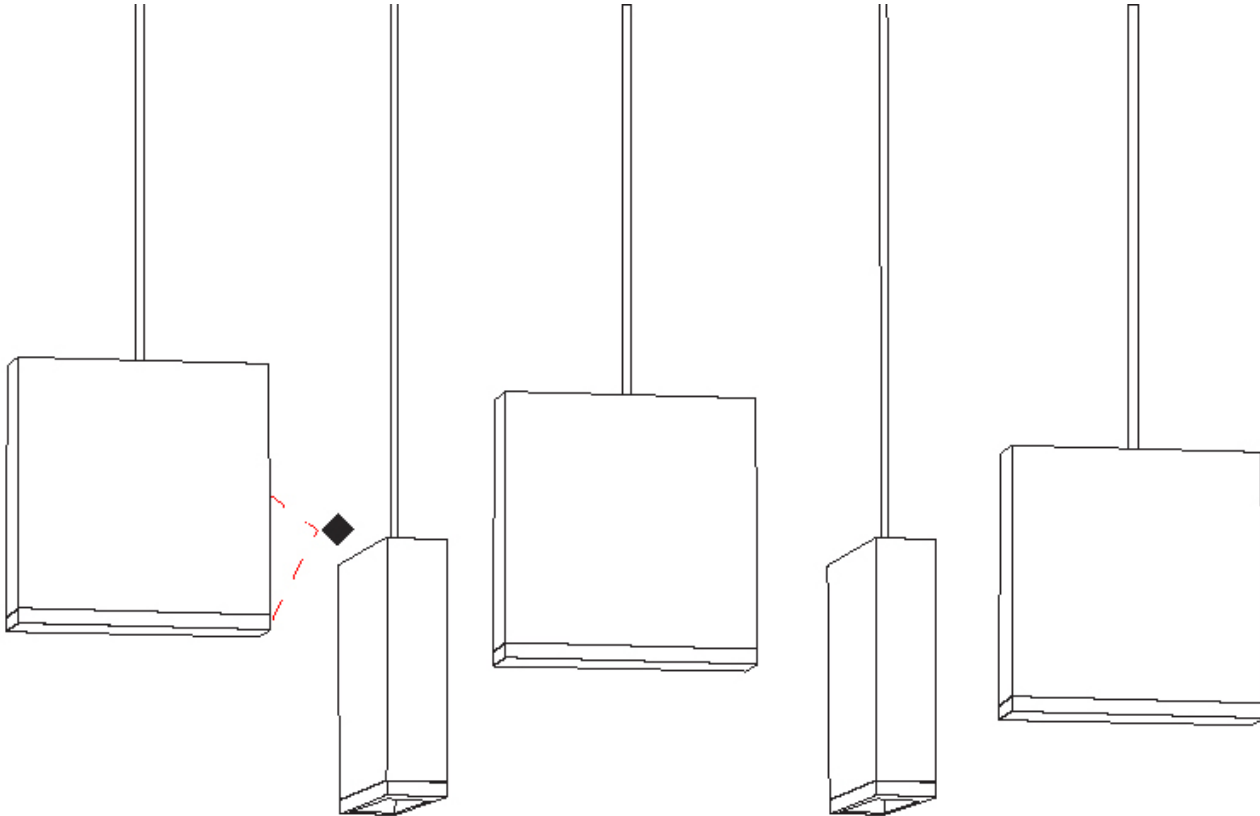

MATCH 5 LIGHT SUSPENSION

D101471-

PROJECT	_____
TYPE	_____
SPECIFIER	_____
QUANTITY	_____
DATE	_____