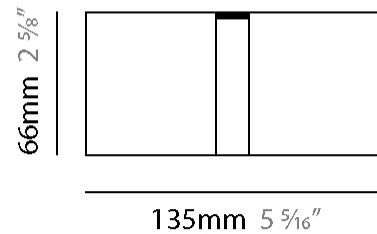

PROJECT
TYPE
SPECIFIER
QUANTITY
DATE

MATCH SINGLE STANDARD SURFACE

D103105-

base number Finish
Options

1. To build a product code in our configurator select the specify button on the base model # product page
2. To build a manual product code on this datasheet choose from the options listed below in blue font and add the suffix to the base model #

GENERAL

Series: Match
Subseries: Match Single Standard
Partner: Quasar
Division: Design
Installation: Surface
Product Type: Wall Surface
Mounting Location: Wall
Light Distribution: Uplight

PHYSICAL

Shape: Abstract
Length (mm): 135
Length (in): 5 ⁵/₁₆"
Height (mm): 63
Height (in): 2 ¹/₂"
Extension (mm): 90
Extension (in): 3 ⁹/₁₆"
Weight (kg): 1.5
Weight (lbs): 3.31
Diffuser: Acrylic – See Finish Options
Fixture Finish: [RED](#) / [ORG](#) / [YEL](#) / [GRN](#) / [LBL](#) / [TRA](#)
Fixture Material: Aluminum

ELECTRICAL

Lamp Type: LED
Input Wattage (W): 4
Total Output Wattage (W): 3.1
Dimming: Phase Dimming (120Vac Only)
Driver Included: Yes
Driver Location: Integrated
Driver Type: Constant Current - 120Vac
Driver Class: Class 2
Input Voltage (V): 120 - 277
Constant Current (MA): 350
Upon Request: (Not included - see components) Integral: Non-dimming 277Vac / Remote: Phase dimming @120Vac only

LED

Color Temperature (°K): 2700
Max. Delivered Lumen (lm): 275
CRI: >90 CRI
Lamp Life (hrs): 50000

OPTICAL

RATINGS AND CERTIFICATIONS

Certified By: Certified for North American Standards
IP rating: IP20