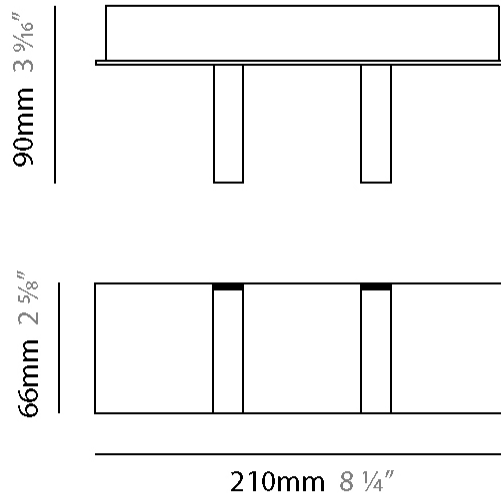

MATCH 2 LIGHT SURFACE

D103106-

base number Finish
Options

1. To build a product code in our configurator select the specify button on the base model # product page
2. To build a manual product code on this datasheet choose from the options listed below in blue font and add the suffix to the base model #

GENERAL

Series: Match
Subseries: Match 2 Light
Partner: Quasar
Division: Design
Installation: Surface
Product Type: Wall Surface
Mounting Location: Wall
Light Distribution: Uplight

PHYSICAL

Shape: Rectangle
Length (mm): 210
Length (in): 8 1/4
Height (mm): 66
Height (in): 2 5/8
Extension (mm): 90
Extension (in): 3 9/16
Weight (kg): 2
Weight (lbs): 4.41
Diffuser: Acrylic – See Finish Options
Fixture Finish: [RED](#) / [ORG](#) / [YEL](#) / [GRN](#) / [LBL](#) / [TRA](#)
Fixture Material: Aluminum

ELECTRICAL

Lamp Type: LED
Input Wattage (W): 8
Total Output Wattage (W): 6.2
Dimming: Phase Dimming (120Vac Only)
Driver Included: Yes
Driver Location: Integrated
Driver Type: Constant Current - 120Vac
Driver Class: Class 2
Input Voltage (V): 120 - 277
Constant Current (MA): 350
Upon Request: (Not included - see components) Integral: Non-dimming
277Vac / Remote: Phase dimming @120Vac only

LED

Number of LEDs: 2
Color Temperature (°K): 2700
Max. Delivered Lumen (lm): 550
CRI: >90 CRI
Lamp Life (hrs): 50000

OPTICAL

RATINGS AND CERTIFICATIONS

Certified By: Certified for North American Standards
IP rating: IP20