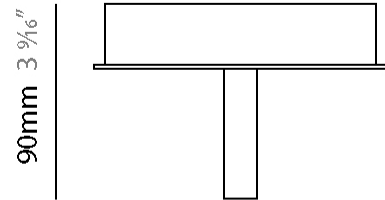

PROJECT
TYPE
SPECIFIER
QUANTITY
DATE

MATCH SINGLE STANDARD SURFACE

D103105-

base number Finish
Options

1. To build a product code in our configurator select the specify button on the base model # product page
2. To build a manual product code on this datasheet choose from the options listed below in blue font and add the suffix to the base model #

GENERAL

Series: Match
Subseries: Match Single Standard
Partner: Quasar
Division: Design
Installation: Surface
Product Type: Wall Surface
Mounting Location: Wall
Light Distribution: Uplight

PHYSICAL

Shape: Abstract
Length (mm): 135
Length (in): 5 ⁵/₁₆"
Height (mm): 63
Height (in): 2 ¹/₂"
Extension (mm): 90
Extension (in): 3 ⁹/₁₆"
Weight (kg): 1.5
Weight (lbs): 3.31
Diffuser: Acrylic – See Finish Options
Fixture Finish: [RED](#) / [ORG](#) / [YEL](#) / [GRN](#) / [LBL](#) / [TRA](#)
Fixture Material: Aluminum

ELECTRICAL

Lamp Type: LED
Input Wattage (W): 4
Total Output Wattage (W): 3.1
Dimming: Phase Dimming (120Vac Only)
Driver Included: Yes
Driver Location: Integrated
Driver Type: Constant Current - 120Vac
Driver Class: Class 2
Input Voltage (V): 120 - 277
Constant Current (MA): 350
Upon Request: (Not included - see components) Integral: Non-dimming 277Vac / Remote: Phase dimming @120Vac only

LED

Color Temperature (°K): 2700
Max. Delivered Lumen (lm): 275
CRI: >90 CRI
Lamp Life (hrs): 50000

OPTICAL

RATINGS AND CERTIFICATIONS

Certified By: Certified for North American Standards
IP rating: IP20