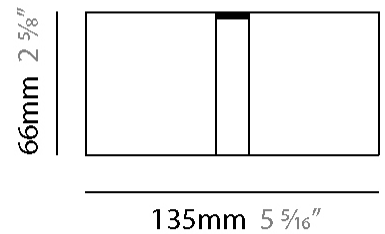

PROJECT
TYPE
SPECIFIER
QUANTITY
DATE

MATCH SINGLE STANDARD SURFACE

D103105-

base number Finish
Options

1. To build a product code in our configurator select the specify button on the base model # product page
2. To build a manual product code on this datasheet choose from the options listed below in blue font and add the suffix to the base model #

GENERAL

Series: Match
Subseries: Match Single Standard
Partner: Quasar
Division: Design
Installation: Surface
Product Type: Wall Surface
Mounting Location: Wall
Light Distribution: Uplight

PHYSICAL

Shape: Abstract
Length (mm): 135
Length (in): 5 ⁵/₁₆
Height (mm): 63
Height (in): 2 ¹/₂
Extension (mm): 90
Extension (in): 3 ⁹/₁₆
Weight (kg): 1.5
Weight (lbs): 3.31
Diffuser: Acrylic – See Finish Options
Fixture Finish: [RED](#) / [ORG](#) / [YEL](#) / [GRN](#) / [LBL](#) / [TRA](#)
Fixture Material: Aluminum

ELECTRICAL

Lamp Type: LED
Input Wattage (W): 4
Total Output Wattage (W): 3.1
Dimming: Phase Dimming (120Vac Only)
Driver Included: Yes
Driver Location: Integrated
Driver Type: Constant Current - 120Vac
Driver Class: Class 2
Input Voltage (V): 120 - 277
Constant Current (MA): 350
Upon Request: (Not included - see components) Integral: Non-dimming 277Vac / Remote: Phase dimming @120Vac only

LED

Color Temperature (°K): 2700
Max. Delivered Lumen (lm): 275
CRI: >90 CRI
Lamp Life (hrs): 50000

OPTICAL

RATINGS AND CERTIFICATIONS

Certified By: Certified for North American Standards
IP rating: IP20