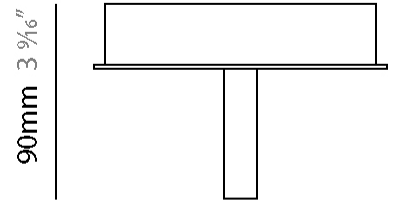

PROJECT
TYPE
SPECIFIER
QUANTITY
DATE

MATCH SINGLE STANDARD SURFACE

D103105-

base number Finish
Options

1. To build a product code in our configurator select the specify button on the base model # product page
2. To build a manual product code on this datasheet choose from the options listed below in blue font and add the suffix to the base model #

GENERAL

Series: Match
Subseries: Match Single Standard
Partner: Quasar
Division: Design
Installation: Surface
Product Type: Wall Surface
Mounting Location: Wall
Light Distribution: Uplight

PHYSICAL

Shape: Abstract
Length (mm): 135
Length (in): 5 ⁵/₁₆
Height (mm): 63
Height (in): 2 ¹/₂
Extension (mm): 90
Extension (in): 3 ⁹/₁₆
Weight (kg): 1.5
Weight (lbs): 3.31
Diffuser: Acrylic – See Finish Options
Fixture Finish: [RED](#) / [ORG](#) / [YEL](#) / [GRN](#) / [LBL](#) / [TRA](#)
Fixture Material: Aluminum

ELECTRICAL

Lamp Type: LED
Input Wattage (W): 4
Total Output Wattage (W): 3.1
Dimming: Phase Dimming (120Vac Only)
Driver Included: Yes
Driver Location: Integrated
Driver Type: Constant Current - 120Vac
Driver Class: Class 2
Input Voltage (V): 120 - 277
Constant Current (MA): 350
Upon Request: (Not included - see components) Integral: Non-dimming 277Vac / Remote: Phase dimming @120Vac only

LED

Color Temperature (°K): 2700
Max. Delivered Lumen (lm): 275
CRI: >90 CRI
Lamp Life (hrs): 50000

OPTICAL

RATINGS AND CERTIFICATIONS

Certified By: Certified for North American Standards
IP rating: IP20