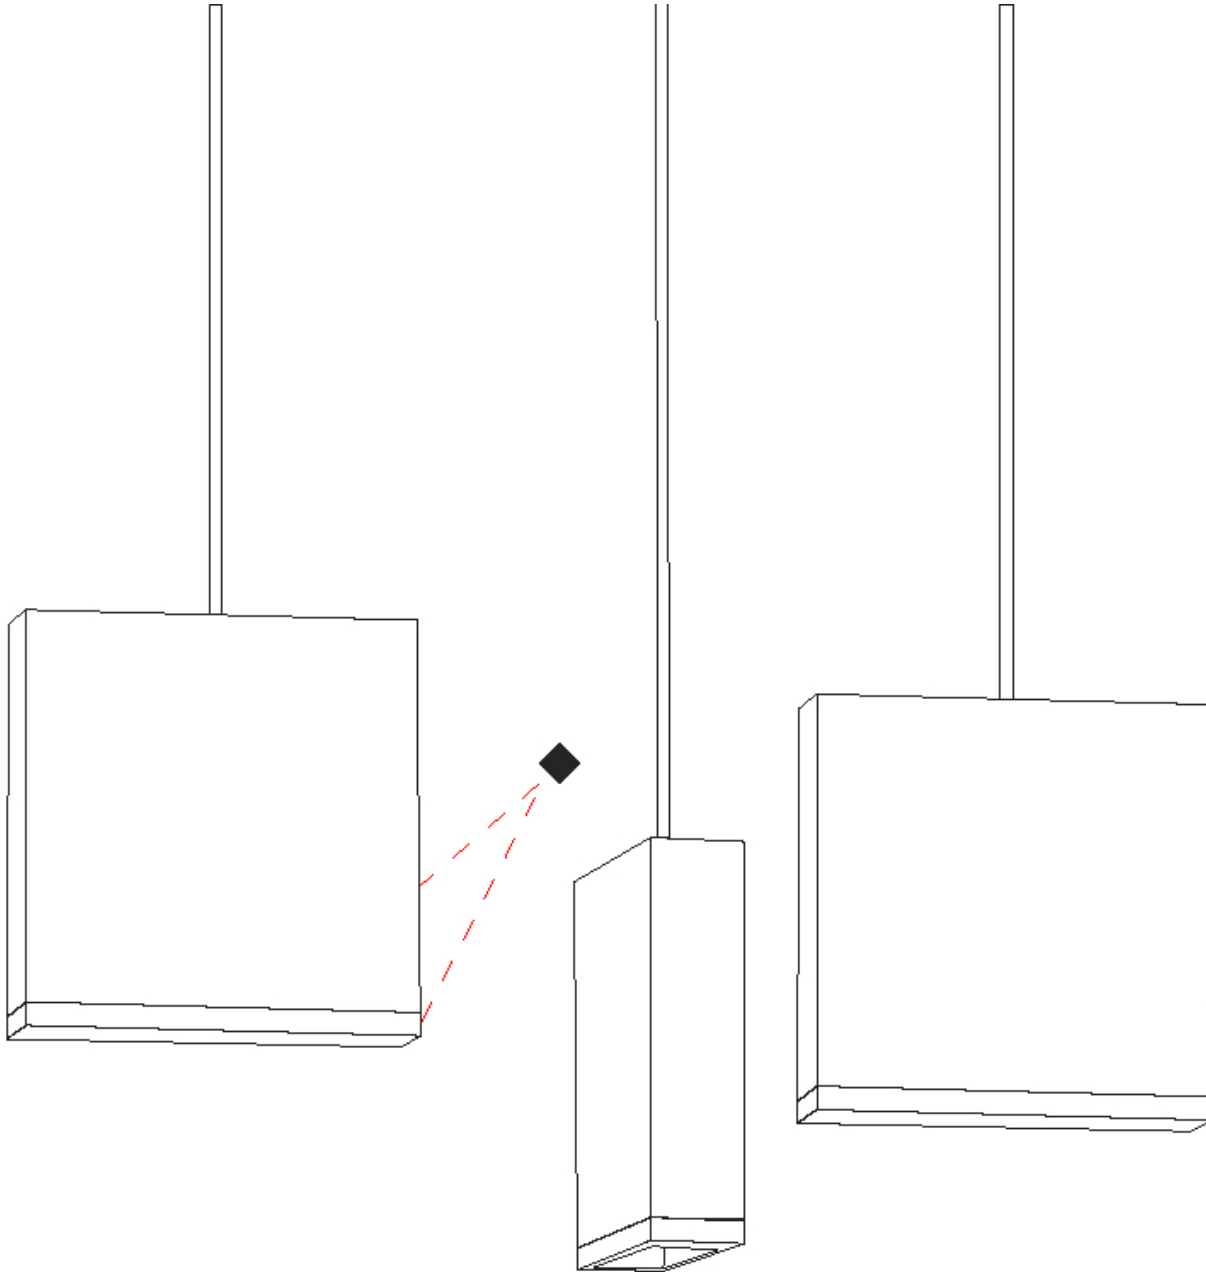

MATCH 3 LIGHT SUSPENSION

D101469-

PROJECT	
TYPE	
SPECIFIER	
QUANTITY	
DATE	

D