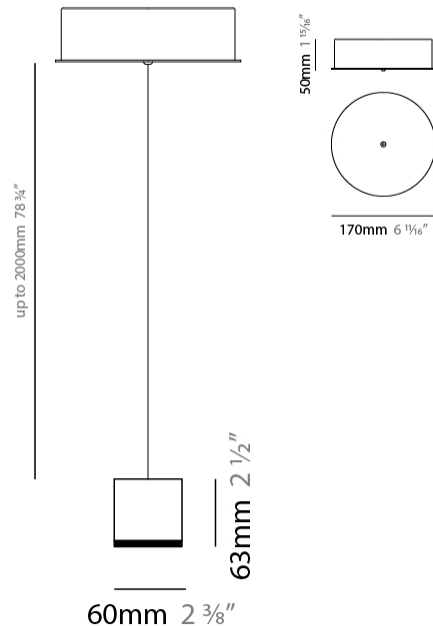

D101618-

base number   Finish
Options

1. To build a product code in our configurator select the specify button on the base model # product page
2. To build a manual product code on this datasheet choose from the options listed below in blue font and add the suffix to the base model #

GENERAL

Series: Match
Subseries: Match Single Standard
Partner: Quasar
Division: Design
Installation: Suspension
Product Type: Pendant
Mounting Location: Ceiling
Light Distribution: Downlight

PHYSICAL

Shape: Rectangle
Length (mm): 60
Length (in): 2 ³/₈
Height (mm): 63
Height (in): 2 ¹/₂
Max. Overall Height (mm): 2063
Max. Overall Height (in): 81 ¹/₄
Weight (kg): 1
Weight (lbs): 2.2
Diffuser: Acrylic – See Finish Options
Fixture Finish: RED / ORG / YEL / GRN / LBL / TRA
Fixture Material: Aluminum
Cable Details: 2000mm Cable

ELECTRICAL

Lamp Type: LED
Input Wattage (W): 4
Total Output Wattage (W): 3.1
Dimming: Phase Dimming (120Vac Only)
Driver Included: Yes
Driver Location: Integrated
Driver Type: Constant Current - 120Vac
Driver Class: Class 2
Input Voltage (V): 120 - 277
Constant Current (MA): 350
Upon Request: (Not included - see components) Integral: Phase dimming @120Vac only / Non-dimming @277Vac

LED

Color Temperature (°K): 2700
Max. Delivered Lumen (lm): 275
CRI: >90 CRI
Lamp Life (hrs): 50000

OPTICAL

RATINGS AND CERTIFICATIONS

Certified By: Certified for North American Standards
IP rating: IP20