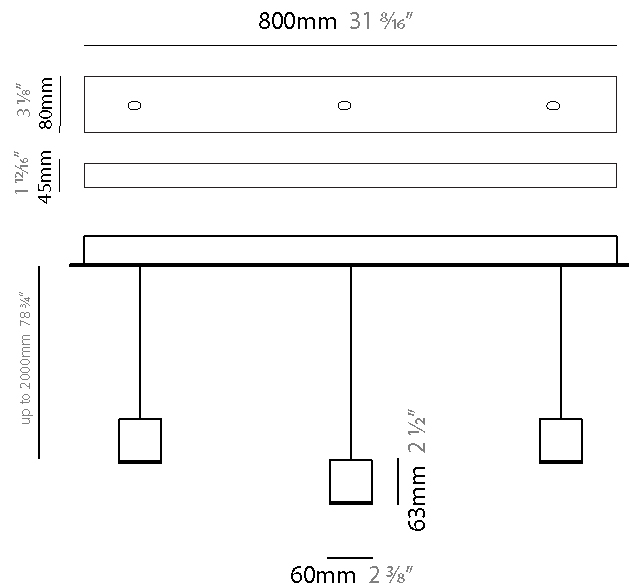

1. To build a product code in our configurator select the specify button on the base model # product page
2. To build a manual product code on this datasheet choose from the options listed below in blue font and add the suffix to the base model #

GENERAL

Series: Match
Subseries: Match 3 Light
Partner: Quasar
Division: Design
Installation: Suspension
Product Type: Pendant
Mounting Location: Ceiling
Light Distribution: Downlight

PHYSICAL

Shape: Rectangle
Length (mm): 800
Length (in): 31 1/2"
Width (mm): 80
Width (in): 3 1/8"
Height (mm): 63
Height (in): 2 1/2"
Max. Overall Height (mm): 2063
Max. Overall Height (in): 81 1/4"
Weight (kg): 3
Weight (lbs): 6.61
Diffuser: Acrylic - See Finish Options
Fixture Finish: RED / ORG / YEL / GRN / LBL / TRA
Fixture Material: Aluminum
Cable Details: 2000mm Cable

ELECTRICAL

Lamp Type: LED
Input Wattage (W): 12
Total Output Wattage (W): 9.3
Dimming: Phase Dimming (120Vac Only)
Driver Included: Yes
Driver Location: Integrated
Driver Type: Constant Current - Universal
Driver Class: Class 2
Input Voltage (V): 120 - 277
Constant Current (MA): 350
Upon Request: (Not included - see components) Integral: Phase dimming @120Vac only

LED

Number of LEDs: 3
Color Temperature (°K): 2700
Max. Delivered Lumen (lm): 825
CRI: >90 CRI
Lamp Life (hrs): 50000

OPTICAL

RATINGS AND CERTIFICATIONS

Certified By: Certified for North American Standards
IP rating: IP20