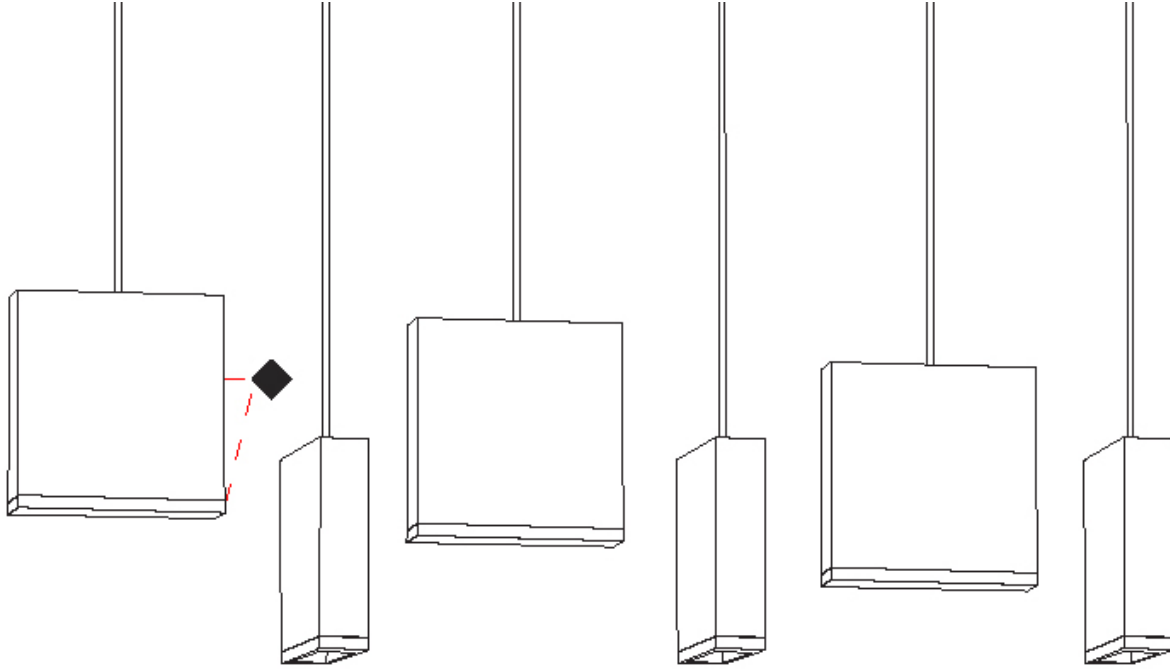

MATCH 6 LIGHT SUSPENSION

D101472-

PROJECT

TYPE

SPECIFIER

QUANTITY

DATE

D