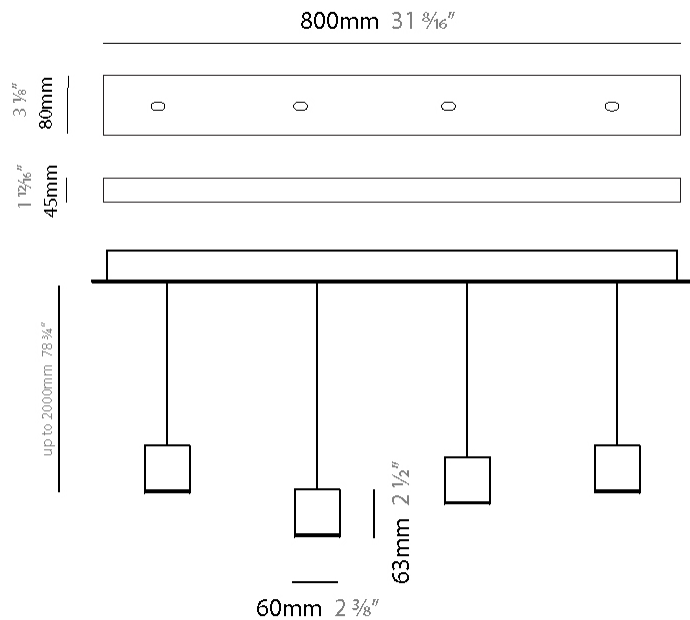

1. To build a product code in our configurator select the specify button on the base model # product page
2. To build a manual product code on this datasheet choose from the options listed below in blue font and add the suffix to the base model #

GENERAL

Series: Match
Subseries: Match 4 Light
Partner: Quasar
Division: Design
Installation: Suspension
Product Type: Pendant
Mounting Location: Ceiling
Light Distribution: Downlight

PHYSICAL

Shape: Rectangle
Length (mm): 800
Length (in): 31 1/2"
Width (mm): 80
Width (in): 3 1/8"
Height (mm): 63
Height (in): 2 1/2"
Max. Overall Height (mm): 2063
Max. Overall Height (in): 81 1/4"
Weight (kg): 3
Weight (lbs): 6.61
Diffuser: Acrylic - See Finish Options
Fixture Finish: RED / ORG / YEL / GRN / LBL / TRA
Fixture Material: Aluminum
Cable Details: 2000mm Cable

ELECTRICAL

Lamp Type: LED
Input Wattage (W): 16
Total Output Wattage (W): 12.4
Dimming: Phase Dimming (120Vac Only)
Driver Included: Yes
Driver Location: Integrated
Driver Type: Constant Current - Universal
Driver Class: Class 2
Input Voltage (V): 120 - 277
Constant Current (MA): 350
Upon Request: (Not included - see components) Integral: Phase dimming @120Vac only

LED

Number of LEDs: 4
Color Temperature (°K): 2700
Max. Delivered Lumen (lm): 1100
CRI: >90 CRI
Lamp Life (hrs): 50000

OPTICAL

RATINGS AND CERTIFICATIONS

Certified By: Certified for North American Standards
IP rating: IP20