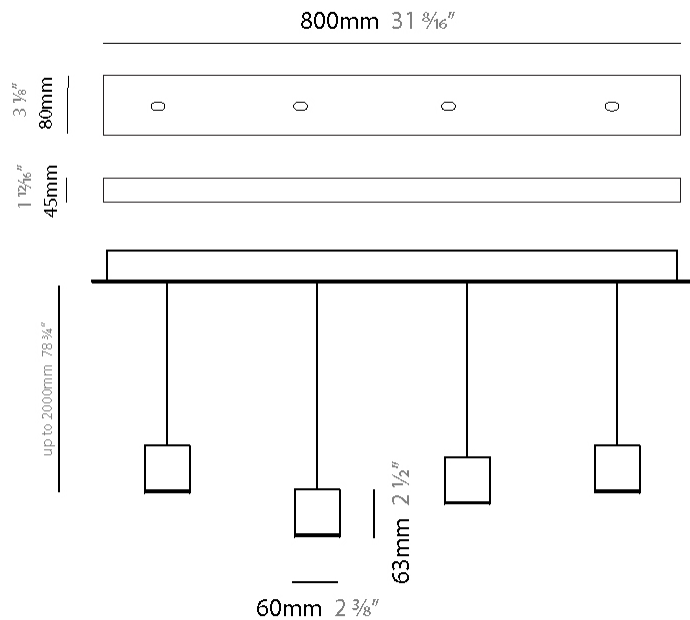

base number Finish
Options

1. To build a product code in our configurator select the specify button on the base model # product page
2. To build a manual product code on this datasheet choose from the options listed below in blue font and add the suffix to the base model #

GENERAL

Series: Match
Subseries: Match 4 Light
Partner: Quasar
Division: Design
Installation: Suspension
Product Type: Pendant
Mounting Location: Ceiling
Light Distribution: Downlight

PHYSICAL

Shape: Rectangle
Length (mm): 800
Length (in): 31 1/2"
Width (mm): 80
Width (in): 3 1/8"
Height (mm): 63
Height (in): 2 1/2"
Max. Overall Height (mm): 2063
Max. Overall Height (in): 81 1/4"
Weight (kg): 3
Weight (lbs): 6.61
Diffuser: Acrylic - See Finish Options
Fixture Finish: RED / ORG / YEL / GRN / LBL / TRA
Fixture Material: Aluminum
Cable Details: 2000mm Cable

ELECTRICAL

Lamp Type: LED
Input Wattage (W): 16
Total Output Wattage (W): 12.4
Dimming: Phase Dimming (120Vac Only)
Driver Included: Yes
Driver Location: Integrated
Driver Type: Constant Current - Universal
Driver Class: Class 2
Input Voltage (V): 120 - 277
Constant Current (MA): 350
Upon Request: (Not included - see components) Integral: Phase dimming @120Vac only

LED

Number of LEDs: 4
Color Temperature (°K): 2700
Max. Delivered Lumen (lm): 1100
CRI: >90 CRI
Lamp Life (hrs): 50000

OPTICAL

RATINGS AND CERTIFICATIONS

Certified By: Certified for North American Standards
IP rating: IP20