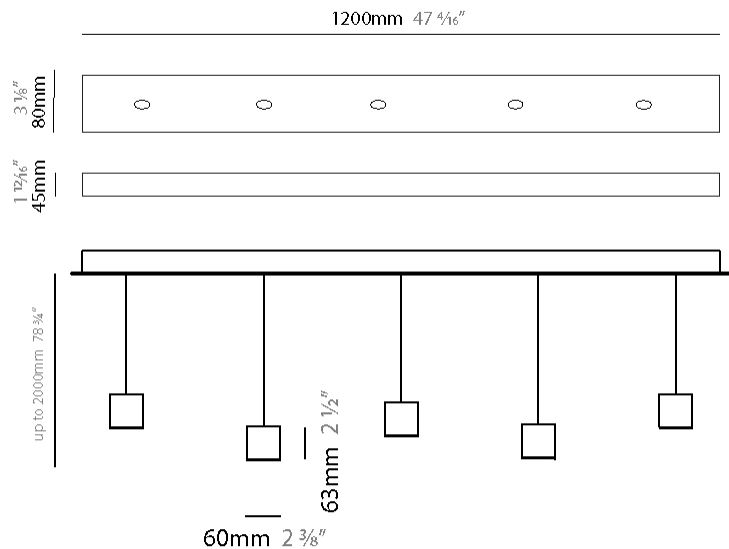

1. To build a product code in our configurator select the specify button on the base model # product page
2. To build a manual product code on this datasheet choose from the options listed below in blue font and add the suffix to the base model #

GENERAL

Series: Match
Subseries: Match 5 Light
Partner: Quasar
Division: Design
Installation: Suspension
Product Type: Pendant
Mounting Location: Ceiling
Light Distribution: Downlight

PHYSICAL

Shape: Rectangle
Length (mm): 1200
Length (in): 47 3/8"
Width (mm): 80
Width (in): 3 1/8"
Height (mm): 63
Height (in): 2 1/2"
Max. Overall Height (mm): 2063
Max. Overall Height (in): 81 1/4"
Weight (kg): 4
Weight (lbs): 8.82
Diffuser: Acrylic - See Finish Options
Fixture Finish: RED / ORG / YEL / GRN / LBL / TRA
Fixture Material: Aluminum
Cable Details: 2000mm Cable

ELECTRICAL

Lamp Type: LED
Input Wattage (W): 20
Total Output Wattage (W): 15.5
Dimming: Phase Dimming (120Vac Only)
Driver Included: Yes
Driver Location: Integrated
Driver Type: Constant Current - Universal
Driver Class: Class 2
Input Voltage (V): 120 - 277
Constant Current (MA): 350
Upon Request: (Not included - see components) Integral: Phase dimming @120Vac only

LED

Number of LEDs: 5
Color Temperature (°K): 2700
Max. Delivered Lumen (lm): 1375
CRI: >90 CRI
Lamp Life (hrs): 50000

OPTICAL

RATINGS AND CERTIFICATIONS

Certified By: Certified for North American Standards
IP rating: IP20