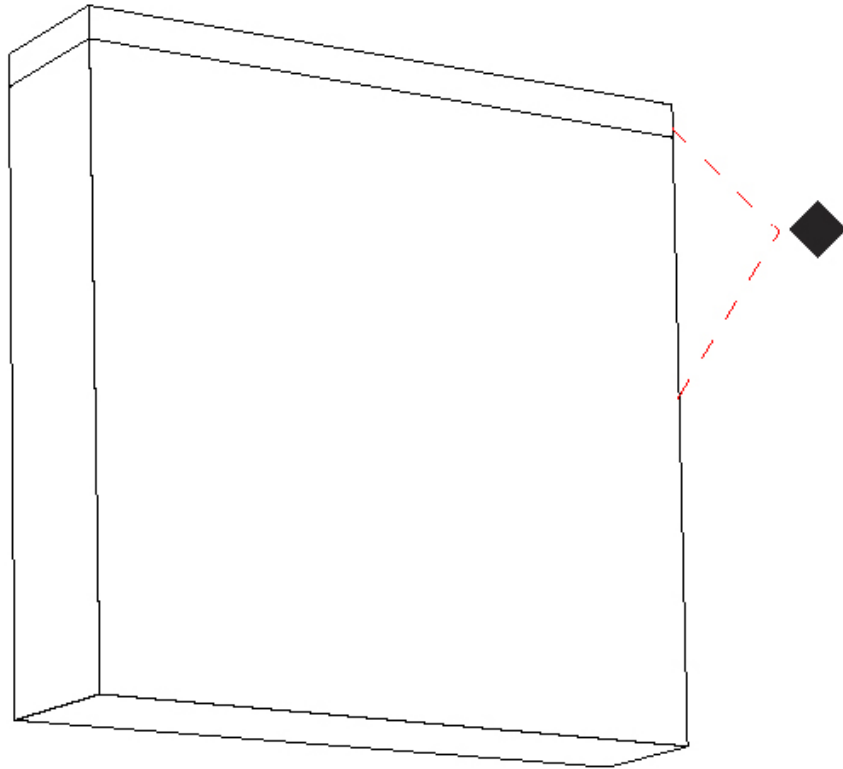

MATCH SINGLE STANDARD SURFACE

D103090-

PROJECT

TYPE

SPECIFIER

QUANTITY

DATE

D