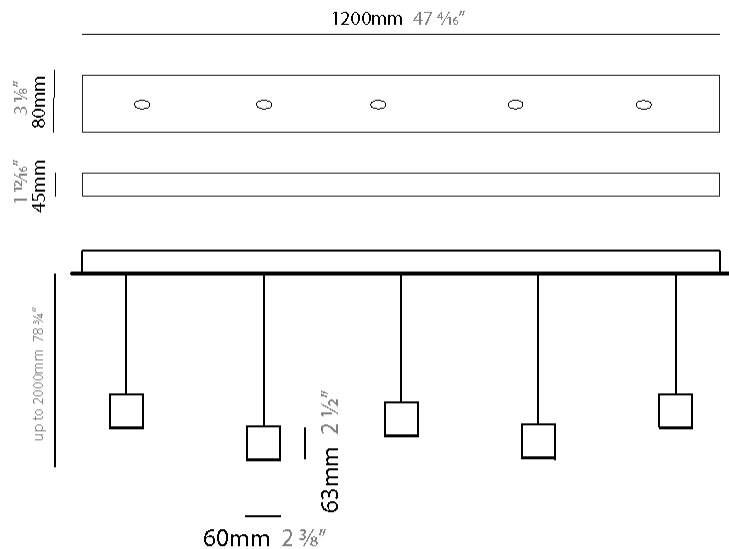

D101471-

base number _____
Finish Options _____

1. To build a product code in our configurator select the specify button on the base model # product page
2. To build a manual product code on this datasheet choose from the options listed below in blue font and add the suffix to the base model #

GENERAL

Series: Match
Subseries: Match 5 Light
Partner: Quasar
Division: Design
Installation: Suspension
Product Type: Pendant
Mounting Location: Ceiling
Light Distribution: Downlight

PHYSICAL

Shape: Rectangle
Length (mm): 1200
Length (in): 47 ¼
Width (mm): 80
Width (in): 3 ⅞
Height (mm): 63
Height (in): 2 ½
Max. Overall Height (mm): 2063
Max. Overall Height (in): 81 ¼
Weight (kg): 4
Weight (lbs): 8.82
Diffuser: Acrylic – See Finish Options
Fixture Finish: RED / ORG / YEL / GRN / LBL / TRA
Fixture Material: Aluminum
Cable Details: 2000mm Cable

ELECTRICAL

Lamp Type: LED
Input Wattage (W): 20
Total Output Wattage (W): 15.5
Dimming: Phase Dimming (120Vac Only)
Driver Included: Yes
Driver Location: Integrated
Driver Type: Constant Current - Universal
Driver Class: Class 2
Input Voltage (V): 120 - 277
Constant Current (MA): 350
Upon Request: (Not included - see components) Integral: Phase dimming @120Vac only

LED

Number of LEDs: 5
Color Temperature (°K): 2700
Max. Delivered Lumen (lm): 1375
CRI: >90 CRI
Lamp Life (hrs): 50000

OPTICAL

RATINGS AND CERTIFICATIONS

Certified By: Certified for North American Standards
IP rating: IP20