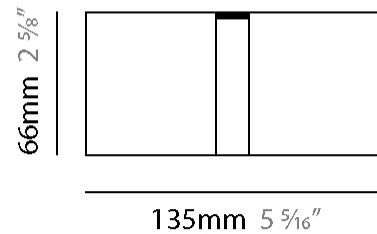

GENERAL

Series: Match _____
Subseries: Match Single Standard _____
Partner: Quasar _____
Division: Design _____
Installation: Surface _____
Product Type: Wall Surface _____
Mounting Location: Wall _____
Light Distribution: Uplight _____

PHYSICAL

Shape: Abstract _____
Length (mm): 135 _____
Length (in): 5 ⁵/₁₆ _____
Height (mm): 63 _____
Height (in): 2 ¹/₂ _____
Extension (mm): 90 _____
Extension (in): 3 ⁹/₁₆ _____
Weight (kg): 1.5 _____
Weight (lbs): 3.31 _____
Diffuser: Acrylic – See Finish Options _____
Fixture Finish: [RED](#) / [ORG](#) / [YEL](#) / [GRN](#) / [LBL](#) / [TRA](#) _____
Fixture Material: Aluminum _____

ELECTRICAL

Lamp Type: LED _____
Input Wattage (W): 4 _____
Total Output Wattage (W): 3.1 _____
Dimming: Phase Dimming (120Vac Only) _____
Driver Included: Yes _____
Driver Location: Integrated _____
Driver Type: Constant Current - 120Vac _____
Driver Class: Class 2 _____
Input Voltage (V): 120 - 277 _____
Constant Current (MA): 350 _____
Upon Request: (Not included - see components) Integral: Non-dimming 277Vac / Remote: Phase dimming @120Vac only _____

LED

Color Temperature (°K): 2700 _____
Max. Delivered Lumen (lm): 275 _____
CRI: >90 CRI _____
Lamp Life (hrs): 50000 _____

OPTICAL

RATINGS AND CERTIFICATIONS

Certified By: Certified for North American Standards _____
IP rating: IP20 _____