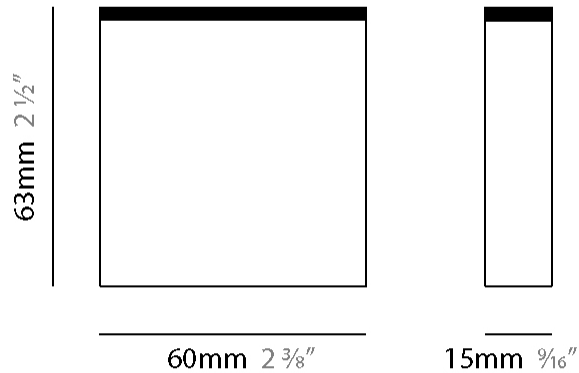

PROJECT
TYPE
SPECIFIER
QUANTITY
DATE

MATCH SINGLE STANDARD SURFACE

D103090-

base number   Finish
Options

1. To build a product code in our configurator select the specify button on the base model # product page
2. To build a manual product code on this datasheet choose from the options listed below in blue font and add the suffix to the base model #

GENERAL

Series: Match
Subseries: Match Single Standard
Partner: Quasar
Division: Design
Installation: Surface
Product Type: Wall Surface
Mounting Location: Wall
Light Distribution: Uplight

PHYSICAL

Shape: Abstract
Length (mm): 60
Length (in): 2 3/8
Width (mm): 15
Width (in): 9/16
Height (mm): 63
Height (in): 2 1/2
Weight (kg): 1
Weight (lbs): 2.2
Diffuser: Acrylic – See Finish Options
[Fixture Finish: RED / ORG / YEL / GRN / LBL / TRA](#)
Fixture Material: Aluminum

ELECTRICAL

Lamp Type: LED
Input Wattage (W): 4
Total Output Wattage (W): 3.1
Dimming: Non-Dimming / Phase Dimming (120vac Only)
Driver Included: No
Driver Location: Remote
Driver Type: Constant Current - 120 / 277Vac
Driver Class: Class 2
Input Voltage (V): 120 - 277
Constant Current (MA): 350

LED

Color Temperature (°K): 2700
Max. Delivered Lumen (lm): 275
CRI: >90 CRI
Lamp Life (hrs): 50000

OPTICAL

RATINGS AND CERTIFICATIONS

Certified By: Certified for North American Standards
IP rating: IP20