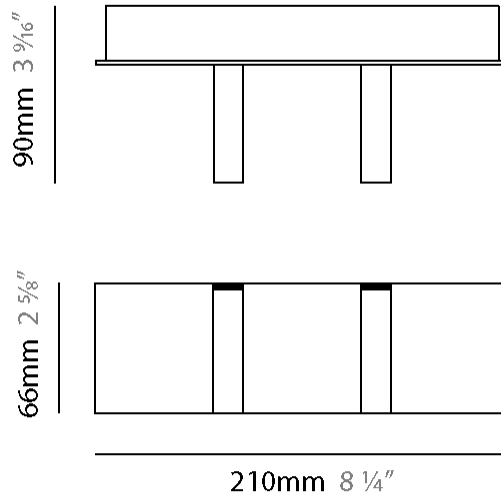

MATCH 2 LIGHT SURFACE

D103106-

base number Finish
Options

1. To build a product code in our configurator select the specify button on the base model # product page
2. To build a manual product code on this datasheet choose from the options listed below in blue font and add the suffix to the base model #

GENERAL

Series: Match
Subseries: Match 2 Light
Partner: Quasar
Division: Design
Installation: Surface
Product Type: Wall Surface
Mounting Location: Wall
Light Distribution: Uplight

PHYSICAL

Shape: Rectangle
Length (mm): 210
Length (in): 8 1/4
Height (mm): 66
Height (in): 2 5/8
Extension (mm): 90
Extension (in): 3 9/16
Weight (kg): 2
Weight (lbs): 4.41
Diffuser: Acrylic – See Finish Options
Fixture Finish: [RED](#) / [ORG](#) / [YEL](#) / [GRN](#) / [LBL](#) / [TRA](#)
Fixture Material: Aluminum

ELECTRICAL

Lamp Type: LED
Input Wattage (W): 8
Total Output Wattage (W): 6.2
Dimming: Phase Dimming (120Vac Only)
Driver Included: Yes
Driver Location: Integrated
Driver Type: Constant Current - 120Vac
Driver Class: Class 2
Input Voltage (V): 120 - 277
Constant Current (MA): 350
Upon Request: (Not included - see components) Integral: Non-dimming 277Vac / Remote: Phase dimming @120Vac only

LED

Number of LEDs: 2
Color Temperature (°K): 2700
Max. Delivered Lumen (lm): 550
CRI: >90 CRI
Lamp Life (hrs): 50000

OPTICAL

RATINGS AND CERTIFICATIONS

Certified By: Certified for North American Standards
IP rating: IP20