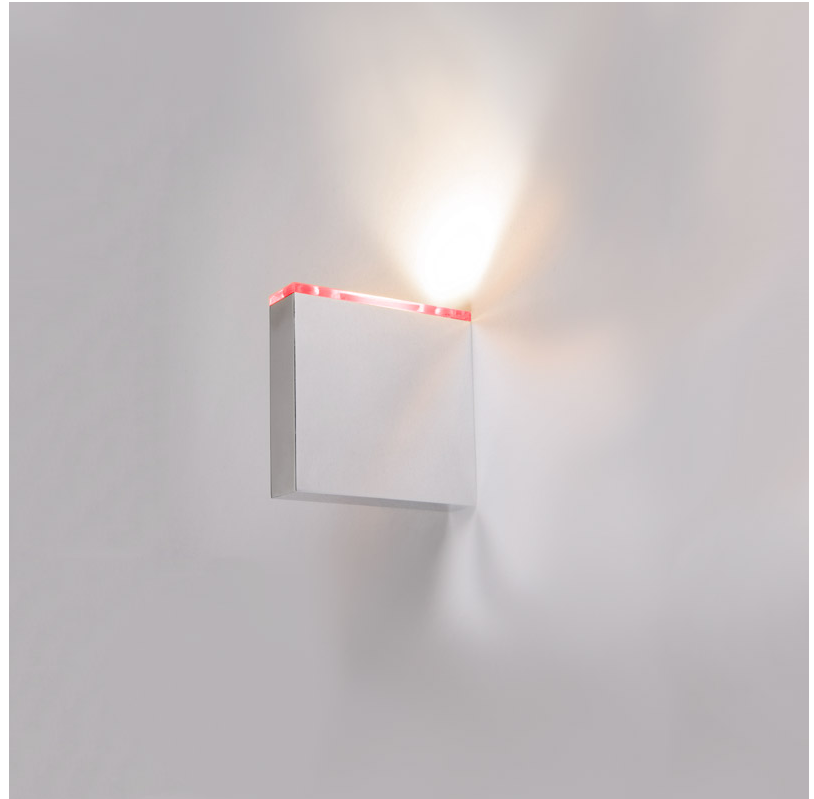

PROJECT
TYPE
SPECIFIER
QUANTITY
DATE

MATCH SINGLE STANDARD SURFACE

D103090-

base number   Finish
Options

1. To build a product code in our configurator select the specify button on the base model # product page
2. To build a manual product code on this datasheet choose from the options listed below in blue font and add the suffix to the base model #

GENERAL

Series: Match
Subseries: Match Single Standard
Partner: Quasar
Division: Design
Installation: Surface
Product Type: Wall Surface
Mounting Location: Wall
Light Distribution: Uplight

PHYSICAL

Shape: Abstract
Length (mm): 60
Length (in): 2 3/8
Width (mm): 15
Width (in): 9/16
Height (mm): 63
Height (in): 2 1/2
Weight (kg): 1
Weight (lbs): 2.2
Diffuser: Acrylic – See Finish Options
[Fixture Finish: RED / ORG / YEL / GRN / LBL / TRA](#)
Fixture Material: Aluminum

ELECTRICAL

Lamp Type: LED
Input Wattage (W): 4
Total Output Wattage (W): 3.1
Dimming: Non-Dimming / Phase Dimming (120vac Only)
Driver Included: No
Driver Location: Remote
Driver Type: Constant Current - 120 / 277Vac
Driver Class: Class 2
Input Voltage (V): 120 - 277
Constant Current (MA): 350

LED

Color Temperature (°K): 2700
Max. Delivered Lumen (lm): 275
CRI: >90 CRI
Lamp Life (hrs): 50000

OPTICAL

RATINGS AND CERTIFICATIONS

Certified By: Certified for North American Standards
IP rating: IP20