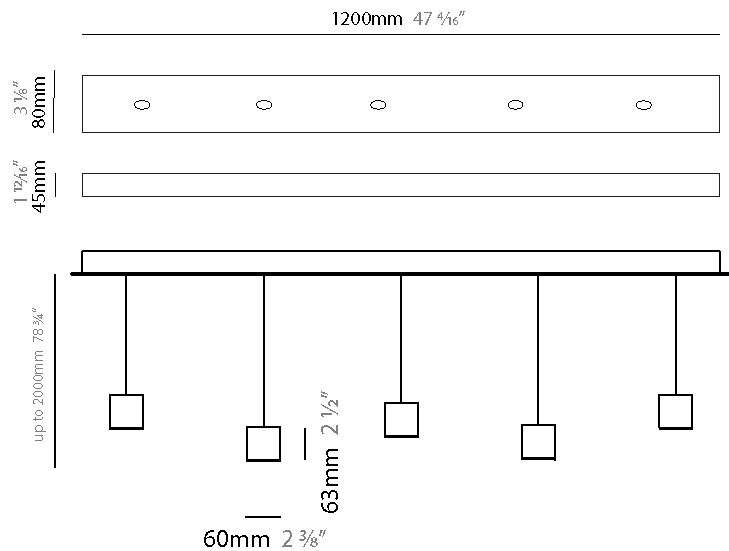

D101471-

base number _____
Finish Options _____

1. To build a product code in our configurator select the specify button on the base model # product page
2. To build a manual product code on this datasheet choose from the options listed below in blue font and add the suffix to the base model #

GENERAL

Series: Match
Subseries: Match 5 Light
Partner: Quasar
Division: Design
Installation: Suspension
Product Type: Pendant
Mounting Location: Ceiling
Light Distribution: Downlight

PHYSICAL

Shape: Rectangle
Length (mm): 1200
Length (in): 47 ¼
Width (mm): 80
Width (in): 3 ⅞
Height (mm): 63
Height (in): 2 ½
Max. Overall Height (mm): 2063
Max. Overall Height (in): 81 ¼
Weight (kg): 4
Weight (lbs): 8.82
Diffuser: Acrylic – See Finish Options
Fixture Finish: RED / ORG / YEL / GRN / LBL / TRA
Fixture Material: Aluminum
Cable Details: 2000mm Cable

ELECTRICAL

Lamp Type: LED
Input Wattage (W): 20
Total Output Wattage (W): 15.5
Dimming: Phase Dimming (120Vac Only)
Driver Included: Yes
Driver Location: Integrated
Driver Type: Constant Current - Universal
Driver Class: Class 2
Input Voltage (V): 120 - 277
Constant Current (MA): 350
Upon Request: (Not included - see components) Integral: Phase dimming @120Vac only

LED

Number of LEDs: 5
Color Temperature (°K): 2700
Max. Delivered Lumen (lm): 1375
CRI: >90 CRI
Lamp Life (hrs): 50000

OPTICAL

RATINGS AND CERTIFICATIONS

Certified By: Certified for North American Standards
IP rating: IP20