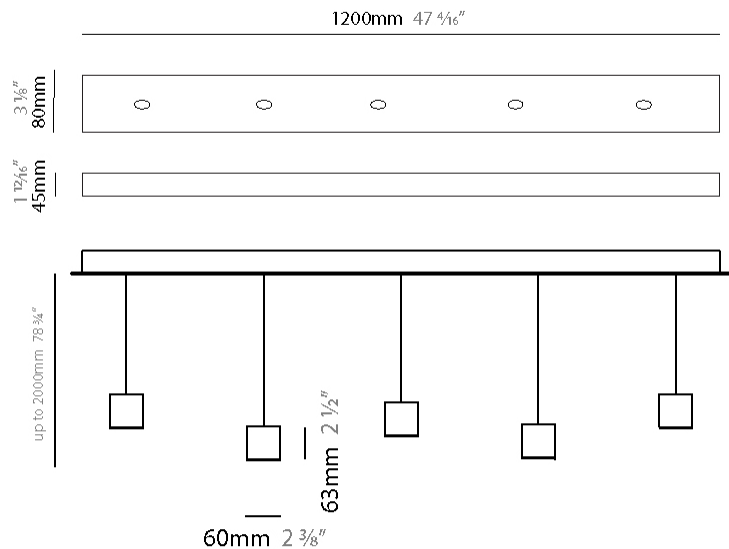

1. To build a product code in our configurator select the specify button on the base model # product page
2. To build a manual product code on this datasheet choose from the options listed below in blue font and add the suffix to the base model #

GENERAL

Series: Match
Subseries: Match 5 Light
Brand: Quasar
Division: Design
Mounting Type: Suspension
Mounting Location: Ceiling
Subcategory: Pendant

PHYSICAL

Shape: Rectangle
Length (mm): 1200
Length (in): 47 3/8"
Width (mm): 80
Width (in): 3 1/8"
Height (mm): 63
Height (in): 2 1/2"
Max. Overall Height (mm): 2063
Max. Overall Height (in): 81 1/4"
Light Distribution: Downlight
Weight (kg): 4
Weight (lbs): 8.82
Diffuser: Acrylic - See Finish Options
Fixture Finish: RED / ORG / YEL / GRN / LBL / TRA
Fixture Material: Aluminum
Cable Details: 2000mm Cable

ELECTRICAL

Lamp Type: LED
Input Wattage (W): 20
Total Output Wattage (W): 15.5
Dimming: Phase Dimming (120Vac Only)
Driver Included: Yes
Driver Location: Integrated
Driver Type: Constant Current - Universal
Driver Class: Class 2
Input Voltage (V): 120 - 277
Constant Current (MA): 350
Upon Request: (Not included - see components) Integral: Phase dimming @120Vac only

LED

Number of LEDs: 5
Color Temperature (°K): 2700
Max. Delivered Lumen (lm): 1375
CRI: >90 CRI
Lamp Life (hrs): 50000

OPTICAL

RATINGS AND CERTIFICATIONS

Certified By: Certified for North American Standards
IP rating: IP20