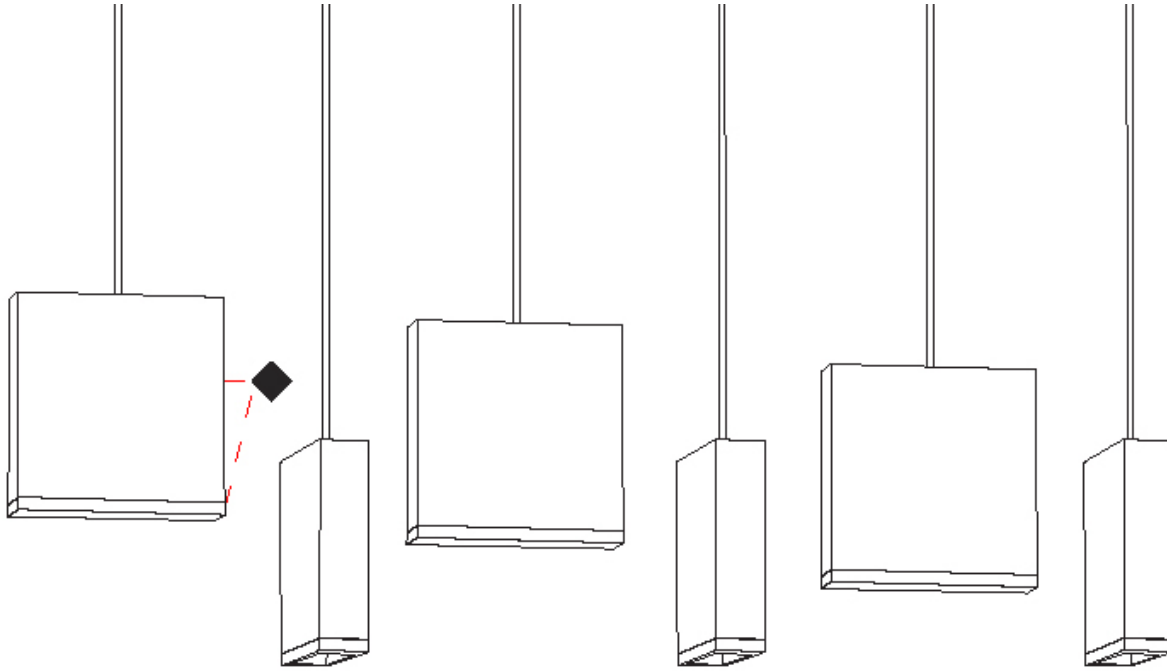

MATCH 6 LIGHT SUSPENSION

D101472-

PROJECT

TYPE

SPECIFIER

QUANTITY

DATE

D