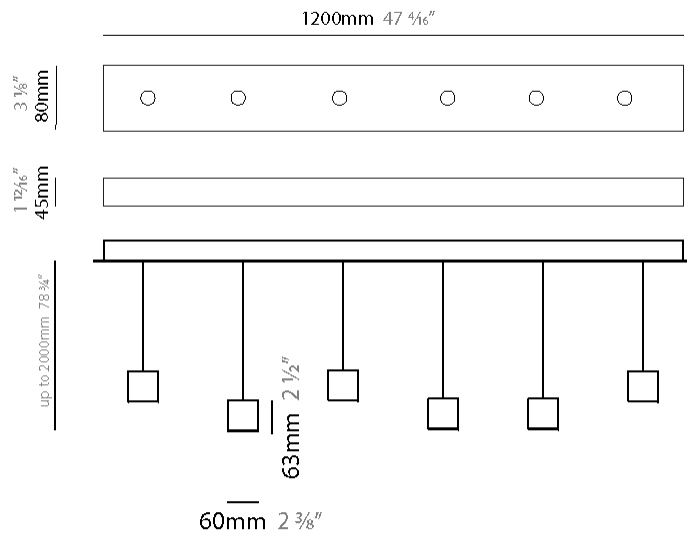

base number _____
Finish Options _____

1. To build a product code in our configurator select the specify button on the base model # product page
2. To build a manual product code on this datasheet choose from the options listed below in blue font and add the suffix to the base model #

GENERAL

Series: Match
Subseries: Match 6 Light
Brand: Quasar
Division: Design
Mounting Type: Suspension
Mounting Location: Ceiling
Subcategory: Pendant

PHYSICAL

Shape: Rectangle
Length (mm): 1200
Length (in): 47 1/4
Width (mm): 80
Width (in): 3 1/8
Height (mm): 63
Height (in): 2 1/2
Max. Overall Height (mm): 2063
Max. Overall Height (in): 81 1/4
Light Distribution: Downlight
Weight (kg): 4
Weight (lbs): 8.82
Diffuser: Acrylic - See Finish Options
Fixture Finish: RED / ORG / YEL / GRN / LBL / TRA
Fixture Material: Aluminum
Cable Details: 2000mm Cable

ELECTRICAL

Lamp Type: LED
Input Wattage (W): 24
Total Output Wattage (W): 18.6
Dimming: Phase Dimming (120Vac Only)
Driver Included: Yes
Driver Location: Integrated
Driver Type: Constant Current - Universal
Driver Class: Class 2
Input Voltage (V): 120 - 277
Constant Current (MA): 350
Upon Request: (Not included - see components) Integral: Phase dimming @120Vac only

LED

Number of LEDs: 6
Color Temperature (°K): 2700
Max. Delivered Lumen (lm): 1650
CRI: >90 CRI
Lamp Life (hrs): 50000

OPTICAL

RATINGS AND CERTIFICATIONS

Certified By: Certified for North American Standards
IP rating: IP20