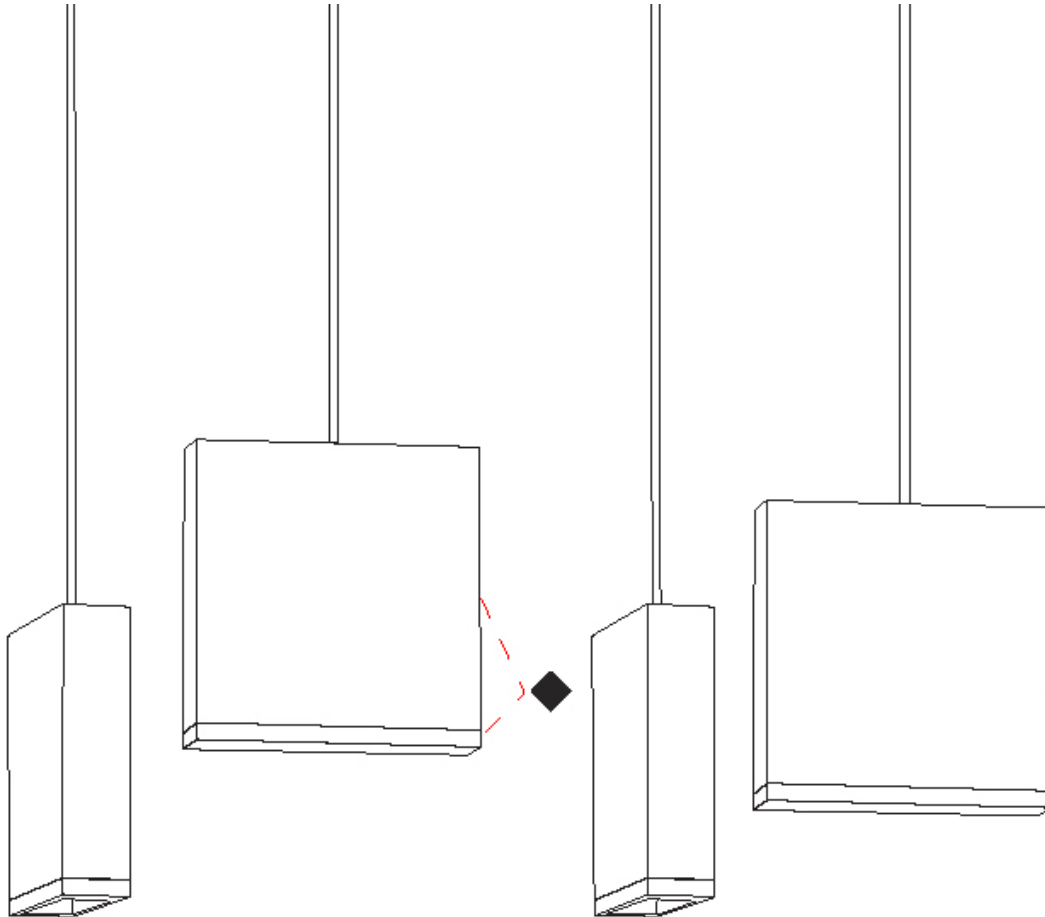

MATCH 4 LIGHT SUSPENSION

D101470-

PROJECT	_____
TYPE	_____
SPECIFIER	_____
QUANTITY	_____
DATE	_____

D