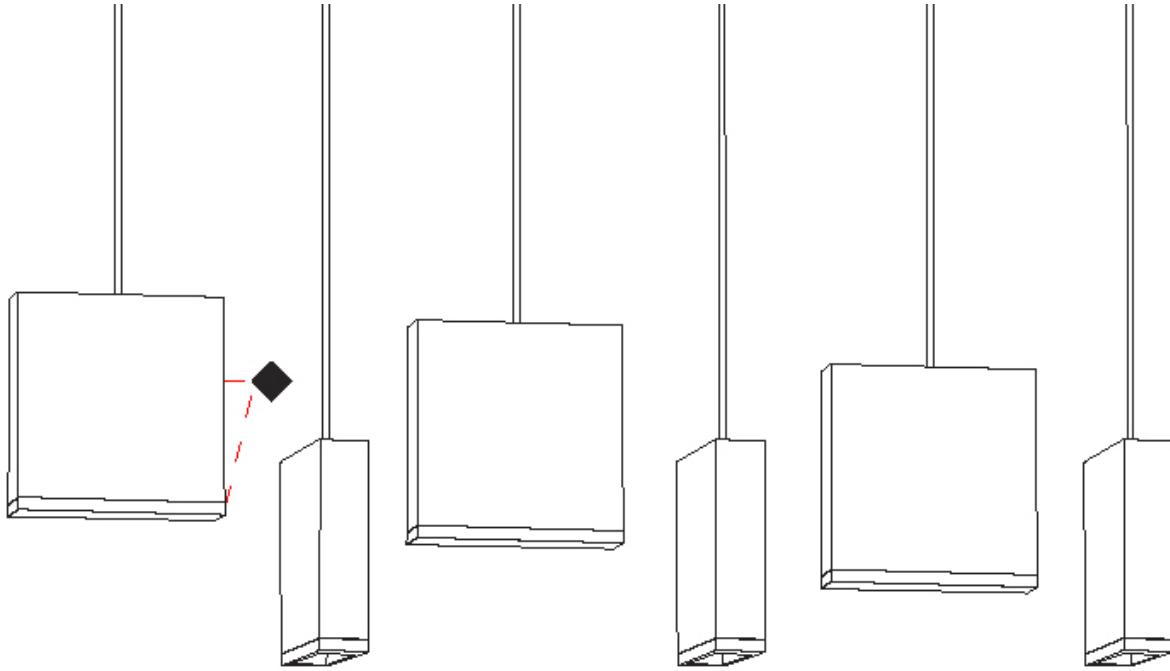

MATCH 6 LIGHT SUSPENSION

D101472-

PROJECT _____

TYPE _____

SPECIFIER _____

QUANTITY _____

DATE _____

D