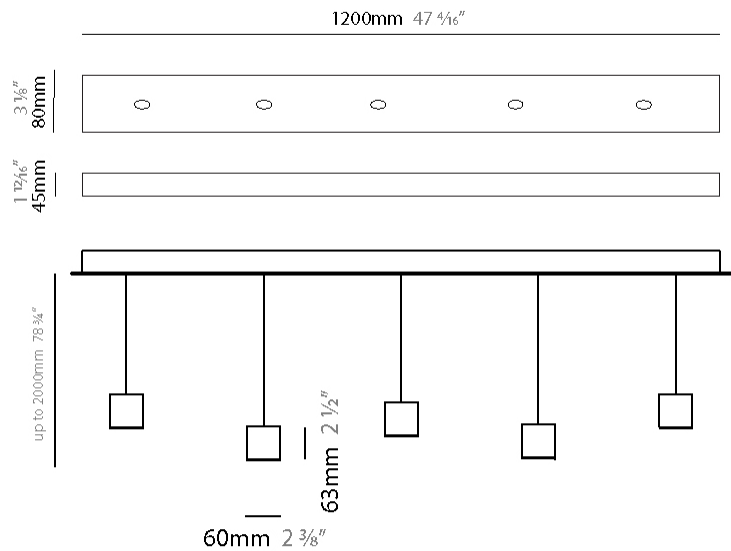

base number _____
Finish Options _____

1. To build a product code in our configurator select the specify button on the base model # product page
2. To build a manual product code on this datasheet choose from the options listed below in blue font and add the suffix to the base model #

GENERAL

Series: Match
Subseries: Match 5 Light
Brand: Quasar
Division: Design
Mounting Type: Suspension
Mounting Location: Ceiling
Subcategory: Pendant

PHYSICAL

Shape: Rectangle
Length (mm): 1200
Length (in): 47 3/4
Width (mm): 80
Width (in): 3 1/8
Height (mm): 63
Height (in): 2 1/2
Max. Overall Height (mm): 2063
Max. Overall Height (in): 81 1/4
Light Distribution: Downlight
Weight (kg): 4
Weight (lbs): 8.82
Diffuser: Acrylic - See Finish Options
Fixture Finish: RED / ORG / YEL / GRN / LBL / TRA
Fixture Material: Aluminum
Cable Details: 2000mm Cable

ELECTRICAL

Lamp Type: LED
Input Wattage (W): 20
Total Output Wattage (W): 15.5
Dimming: Phase Dimming (120Vac Only)
Driver Included: Yes
Driver Location: Integrated
Driver Type: Constant Current - Universal
Driver Class: Class 2
Input Voltage (V): 120 - 277
Constant Current (MA): 350
Upon Request: (Not included - see components) Integral: Phase dimming @120Vac only

LED

Number of LEDs: 5
Color Temperature (°K): 2700
Max. Delivered Lumen (lm): 1375
CRI: >90 CRI
Lamp Life (hrs): 50000

OPTICAL

RATINGS AND CERTIFICATIONS

Certified By: Certified for North American Standards
IP rating: IP20