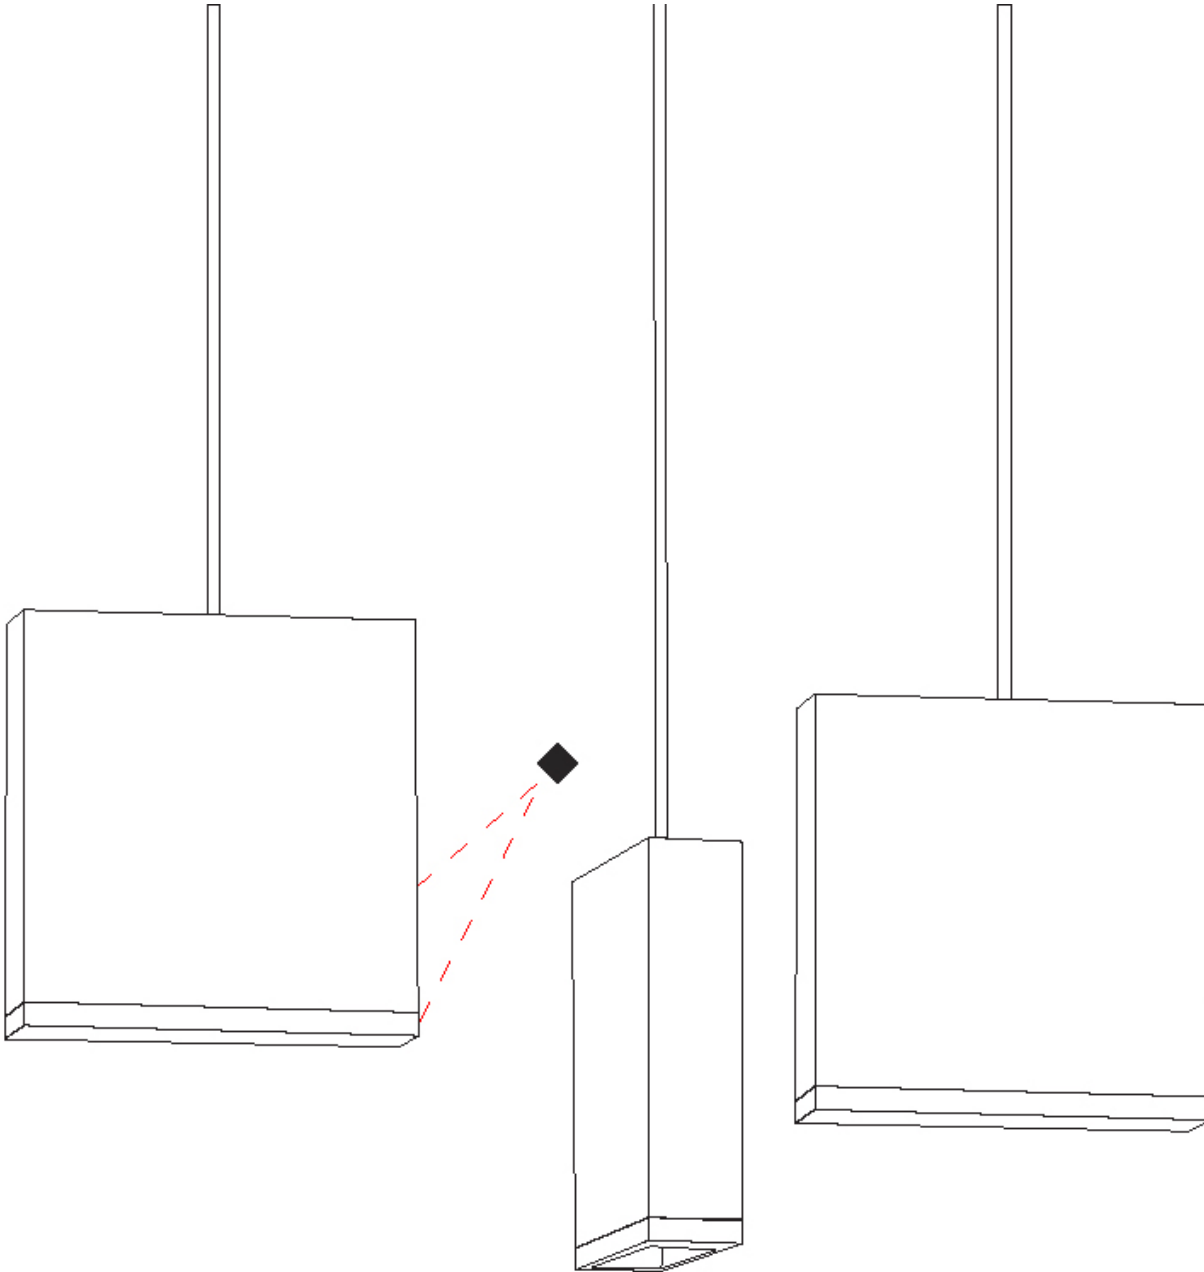

MATCH 3 LIGHT SUSPENSION

D101469-

PROJECT	_____
TYPE	_____
SPECIFIER	_____
QUANTITY	_____
DATE	_____

D