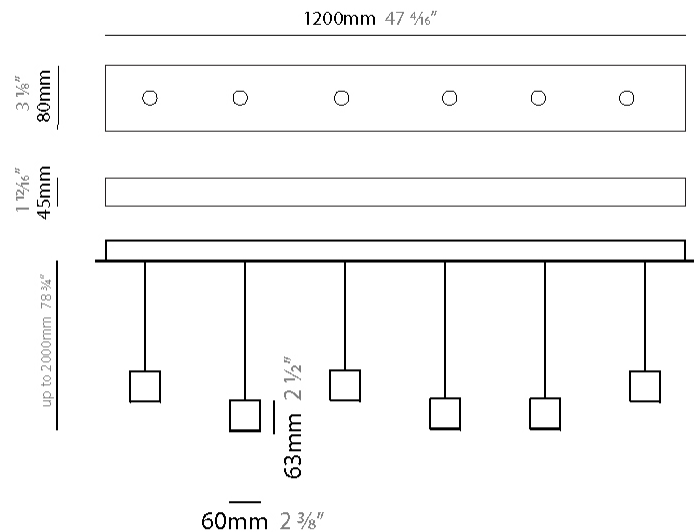

D101472-

base number Finish
Options

1. To build a product code in our configurator select the specify button on the base model # product page
2. To build a manual product code on this datasheet choose from the options listed below in blue font and add the suffix to the base model #

GENERAL

Series: Match
Subseries: Match 6 Light
Brand: Quasar
Division: Design
Mounting Type: Suspension
Mounting Location: Ceiling
Subcategory: Pendant

PHYSICAL

Shape: Rectangle
Length (mm): 1200
Length (in): 47 1/4
Width (mm): 80
Width (in): 3 1/8
Height (mm): 63
Height (in): 2 1/2
Max. Overall Height (mm): 2063
Max. Overall Height (in): 81 1/4
Light Distribution: Downlight
Weight (kg): 4
Weight (lbs): 8.82
Diffuser: Acrylic - See Finish Options
Fixture Finish: RED / ORG / YEL / GRN / LBL / TRA
Fixture Material: Aluminum
Cable Details: 2000mm Cable

ELECTRICAL

Lamp Type: LED
Input Wattage (W): 24
Total Output Wattage (W): 18.6
Dimming: Phase Dimming (120Vac Only)
Driver Included: Yes
Driver Location: Integrated
Driver Type: Constant Current - Universal
Driver Class: Class 2
Input Voltage (V): 120 - 277
Constant Current (MA): 350
Upon Request: (Not included - see components) Integral: Phase dimming @120Vac only

LED

Number of LEDs: 6
Color Temperature (°K): 2700
Max. Delivered Lumen (lm): 1650
CRI: >90 CRI
Lamp Life (hrs): 50000

OPTICAL

RATINGS AND CERTIFICATIONS

Certified By: Certified for North American Standards
IP rating: IP20