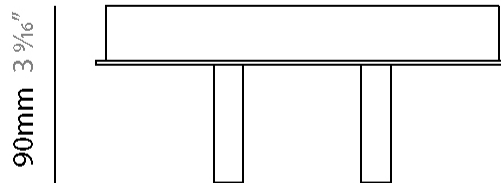

MATCH 2 LIGHT SURFACE

D103106-

base number Finish
Options

1. To build a product code in our configurator select the specify button on the base model # product page
2. To build a manual product code on this datasheet choose from the options listed below in blue font and add the suffix to the base model #

GENERAL

Series: Match
Subseries: Match 2 Light
Partner: Quasar
Division: Design
Installation: Surface
Product Type: Wall Surface
Mounting Location: Wall
Light Distribution: Uplight

PHYSICAL

Shape: Rectangle
Length (mm): 210
Length (in): 8 1/4"
Height (mm): 66
Height (in): 2 5/8"
Extension (mm): 90
Extension (in): 3 9/16"
Weight (kg): 2
Weight (lbs): 4.41
Diffuser: Acrylic – See Finish Options
Fixture Finish: [RED](#) / [ORG](#) / [YEL](#) / [GRN](#) / [LBL](#) / [TRA](#)
Fixture Material: Aluminum

ELECTRICAL

Lamp Type: LED
Input Wattage (W): 8
Total Output Wattage (W): 6.2
Dimming: Phase Dimming (120Vac Only)
Driver Included: Yes
Driver Location: Integrated
Driver Type: Constant Current - 120Vac
Driver Class: Class 2
Input Voltage (V): 120 - 277
Constant Current (MA): 350
Upon Request: (Not included - see components) Integral: Non-dimming 277Vac / Remote: Phase dimming @120Vac only

LED

Number of LEDs: 2
Color Temperature (°K): 2700
Max. Delivered Lumen (lm): 550
CRI: >90 CRI
Lamp Life (hrs): 50000

OPTICAL

RATINGS AND CERTIFICATIONS

Certified By: Certified for North American Standards
IP rating: IP20

210mm 8 1/4"