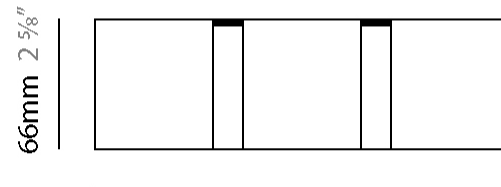

MATCH 2 LIGHT SURFACE

D103106-

base number Finish
Options

1. To build a product code in our configurator select the specify button on the base model # product page
2. To build a manual product code on this datasheet choose from the options listed below in blue font and add the suffix to the base model #

GENERAL

Series: Match
Subseries: Match 2 Light
Partner: Quasar
Division: Design
Installation: Surface
Product Type: Wall Surface
Mounting Location: Wall
Light Distribution: Uplight

PHYSICAL

Shape: Rectangle
Length (mm): 210
Length (in): 8 1/4"
Height (mm): 66
Height (in): 2 5/8"
Extension (mm): 90
Extension (in): 3 9/16"
Weight (kg): 2
Weight (lbs): 4.41
Diffuser: Acrylic – See Finish Options
Fixture Finish: [RED](#) / [ORG](#) / [YEL](#) / [GRN](#) / [LBL](#) / [TRA](#)
Fixture Material: Aluminum

ELECTRICAL

Lamp Type: LED
Input Wattage (W): 8
Total Output Wattage (W): 6.2
Dimming: Phase Dimming (120Vac Only)
Driver Included: Yes
Driver Location: Integrated
Driver Type: Constant Current - 120Vac
Driver Class: Class 2
Input Voltage (V): 120 - 277
Constant Current (MA): 350
Upon Request: (Not included - see components) Integral: Non-dimming 277Vac / Remote: Phase dimming @120Vac only

LED

Number of LEDs: 2
Color Temperature (°K): 2700
Max. Delivered Lumen (lm): 550
CRI: >90 CRI
Lamp Life (hrs): 50000

OPTICAL

RATINGS AND CERTIFICATIONS

Certified By: Certified for North American Standards
IP rating: IP20

210mm 8 1/4"