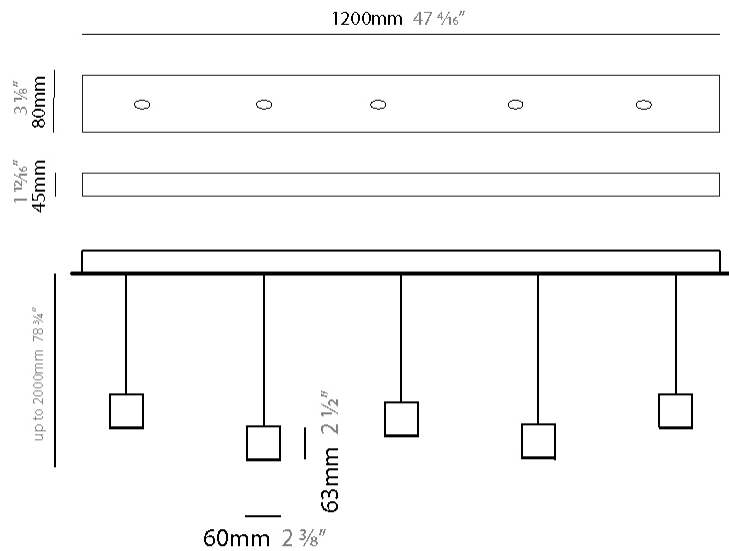

D101471-

base number _____
Finish Options _____

1. To build a product code in our configurator select the specify button on the base model # product page
2. To build a manual product code on this datasheet choose from the options listed below in blue font and add the suffix to the base model #

GENERAL

Series: Match
Subseries: Match 5 Light
Partner: Quasar
Division: Design
Installation: Suspension
Product Type: Pendant
Mounting Location: Ceiling
Light Distribution: Downlight

PHYSICAL

Shape: Rectangle
Length (mm): 1200
Length (in): 47 ¼
Width (mm): 80
Width (in): 3 ⅞
Height (mm): 63
Height (in): 2 ½
Max. Overall Height (mm): 2063
Max. Overall Height (in): 81 ¼
Weight (kg): 4
Weight (lbs): 8.82
Diffuser: Acrylic – See Finish Options
Fixture Finish: RED / ORG / YEL / GRN / LBL / TRA
Fixture Material: Aluminum
Cable Details: 2000mm Cable

ELECTRICAL

Lamp Type: LED
Input Wattage (W): 20
Total Output Wattage (W): 15.5
Dimming: Phase Dimming (120Vac Only)
Driver Included: Yes
Driver Location: Integrated
Driver Type: Constant Current - Universal
Driver Class: Class 2
Input Voltage (V): 120 - 277
Constant Current (MA): 350
Upon Request: (Not included - see components) Integral: Phase dimming @120Vac only

LED

Number of LEDs: 5
Color Temperature (°K): 2700
Max. Delivered Lumen (lm): 1375
CRI: >90 CRI
Lamp Life (hrs): 50000

OPTICAL

RATINGS AND CERTIFICATIONS

Certified By: Certified for North American Standards
IP rating: IP20