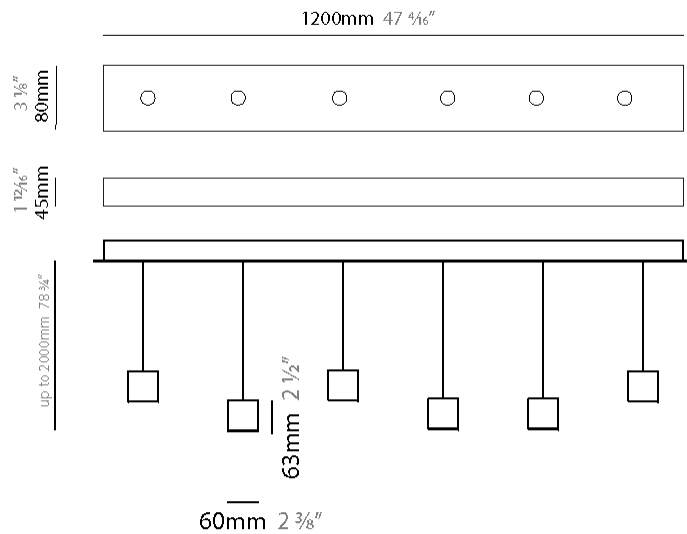

1. To build a product code in our configurator select the specify button on the base model # product page
2. To build a manual product code on this datasheet choose from the options listed below in blue font and add the suffix to the base model #

GENERAL

Series: Match
Subseries: Match 6 Light
Partner: Quasar
Division: Design
Installation: Suspension
Product Type: Pendant
Mounting Location: Ceiling
Light Distribution: Downlight

PHYSICAL

Shape: Rectangle
Length (mm): 1200
Length (in): 47 1/4"
Width (mm): 80
Width (in): 3 1/8"
Height (mm): 63
Height (in): 2 1/2"
Max. Overall Height (mm): 2063
Max. Overall Height (in): 81 1/4"
Weight (kg): 4
Weight (lbs): 8.82
Diffuser: Acrylic - See Finish Options
Fixture Finish: RED / ORG / YEL / GRN / LBL / TRA
Fixture Material: Aluminum
Cable Details: 2000mm Cable

ELECTRICAL

Lamp Type: LED
Input Wattage (W): 24
Total Output Wattage (W): 18.6
Dimming: Phase Dimming (120Vac Only)
Driver Included: Yes
Driver Location: Integrated
Driver Type: Constant Current - Universal
Driver Class: Class 2
Input Voltage (V): 120 - 277
Constant Current (MA): 350
Upon Request: (Not included - see components) Integral: Phase dimming @120Vac only

LED

Number of LEDs: 6
Color Temperature (°K): 2700
Max. Delivered Lumen (lm): 1650
CRI: >90 CRI
Lamp Life (hrs): 50000

OPTICAL

RATINGS AND CERTIFICATIONS

Certified By: Certified for North American Standards
IP rating: IP20