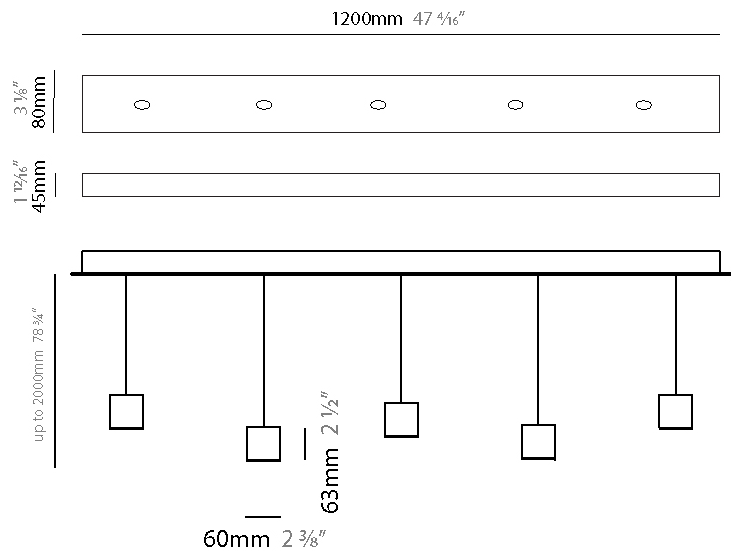

D101471-

base number   Finish
Options

1. To build a product code in our configurator select the specify button on the base model # product page
2. To build a manual product code on this datasheet choose from the options listed below in blue font and add the suffix to the base model #

GENERAL

Series: Match
Subseries: Match 5 Light
Brand: Quasar
Division: Design
Mounting Type: Suspension
Mounting Location: Ceiling
Subcategory: Pendant

PHYSICAL

Shape: Rectangle
Length (mm): 1200
Length (in): 47 3/4
Width (mm): 80
Width (in): 3 1/8
Height (mm): 63
Height (in): 2 1/2
Max. Overall Height (mm): 2063
Max. Overall Height (in): 81 1/4
Light Distribution: Downlight
Weight (kg): 4
Weight (lbs): 8.82
Diffuser: Acrylic - See Finish Options
Fixture Finish: RED / ORG / YEL / GRN / LBL / TRA
Fixture Material: Aluminum
Cable Details: 2000mm Cable

ELECTRICAL

Lamp Type: LED
Input Wattage (W): 20
Total Output Wattage (W): 15.5
Dimming: Phase Dimming (120Vac Only)
Driver Included: Yes
Driver Location: Integrated
Driver Type: Constant Current - Universal
Driver Class: Class 2
Input Voltage (V): 120 - 277
Constant Current (MA): 350
Upon Request: (Not included - see components) Integral: Phase dimming @120Vac only

LED

Number of LEDs: 5
Color Temperature (°K): 2700
Max. Delivered Lumen (lm): 1375
CRI: >90 CRI
Lamp Life (hrs): 50000

OPTICAL

RATINGS AND CERTIFICATIONS

Certified By: Certified for North American Standards
IP rating: IP20