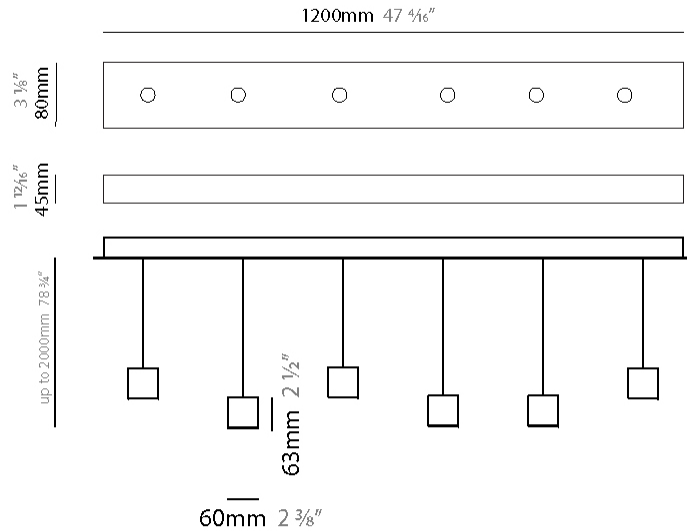

1. To build a product code in our configurator select the specify button on the base model # product page
2. To build a manual product code on this datasheet choose from the options listed below in blue font and add the suffix to the base model #

GENERAL

Series: Match
Subseries: Match 6 Light
Partner: Quasar
Division: Design
Installation: Suspension
Product Type: Pendant
Mounting Location: Ceiling
Light Distribution: Downlight

PHYSICAL

Shape: Rectangle
Length (mm): 1200
Length (in): 47 1/4
Width (mm): 80
Width (in): 3 1/8
Height (mm): 63
Height (in): 2 1/2
Max. Overall Height (mm): 2063
Max. Overall Height (in): 81 1/4
Weight (kg): 4
Weight (lbs): 8.82
Diffuser: Acrylic - See Finish Options
Fixture Finish: RED / ORG / YEL / GRN / LBL / TRA
Fixture Material: Aluminum
Cable Details: 2000mm Cable

ELECTRICAL

Lamp Type: LED
Input Wattage (W): 24
Total Output Wattage (W): 18.6
Dimming: Phase Dimming (120Vac Only)
Driver Included: Yes
Driver Location: Integrated
Driver Type: Constant Current - Universal
Driver Class: Class 2
Input Voltage (V): 120 - 277
Constant Current (MA): 350
Upon Request: (Not included - see components) Integral: Phase dimming @120Vac only

LED

Number of LEDs: 6
Color Temperature (°K): 2700
Max. Delivered Lumen (lm): 1650
CRI: >90 CRI
Lamp Life (hrs): 50000

OPTICAL

RATINGS AND CERTIFICATIONS

Certified By: Certified for North American Standards
IP rating: IP20