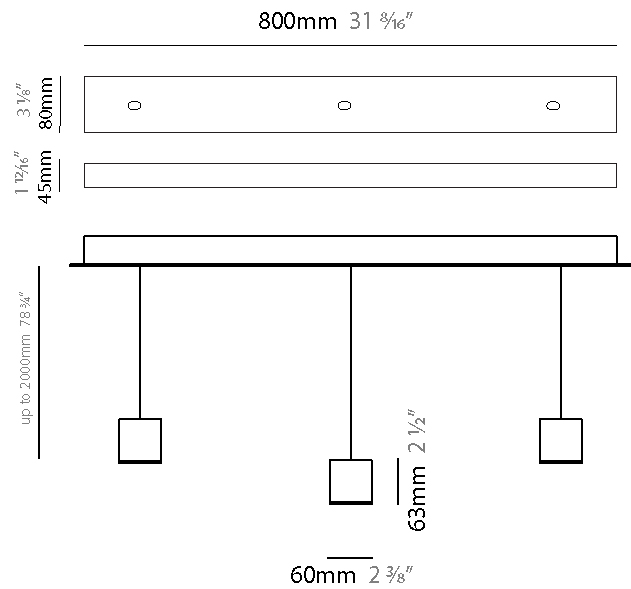

base number _____
Finish Options _____

1. To build a product code in our configurator select the specify button on the base model # product page
2. To build a manual product code on this datasheet choose from the options listed below in blue font and add the suffix to the base model #

GENERAL

Series: Match
Subseries: Match 3 Light
Partner: Quasar
Division: Design
Installation: Suspension
Product Type: Pendant
Mounting Location: Ceiling
Light Distribution: Downlight

PHYSICAL

Shape: Rectangle
Length (mm): 800
Length (in): 31 1/2
Width (mm): 80
Width (in): 3 1/8
Height (mm): 63
Height (in): 2 1/2
Max. Overall Height (mm): 2063
Max. Overall Height (in): 81 1/4
Weight (kg): 3
Weight (lbs): 6.61
Diffuser: Acrylic - See Finish Options
Fixture Finish: RED / ORG / YEL / GRN / LBL / TRA
Fixture Material: Aluminum
Cable Details: 2000mm Cable

ELECTRICAL

Lamp Type: LED
Input Wattage (W): 12
Total Output Wattage (W): 9.3
Dimming: Phase Dimming (120Vac Only)
Driver Included: Yes
Driver Location: Integrated
Driver Type: Constant Current - Universal
Driver Class: Class 2
Input Voltage (V): 120 - 277
Constant Current (MA): 350
Upon Request: (Not included - see components) Integral: Phase dimming @120Vac only

LED

Number of LEDs: 3
Color Temperature (°K): 2700
Max. Delivered Lumen (lm): 825
CRI: >90 CRI
Lamp Life (hrs): 50000

OPTICAL

RATINGS AND CERTIFICATIONS

Certified By: Certified for North American Standards
IP rating: IP20