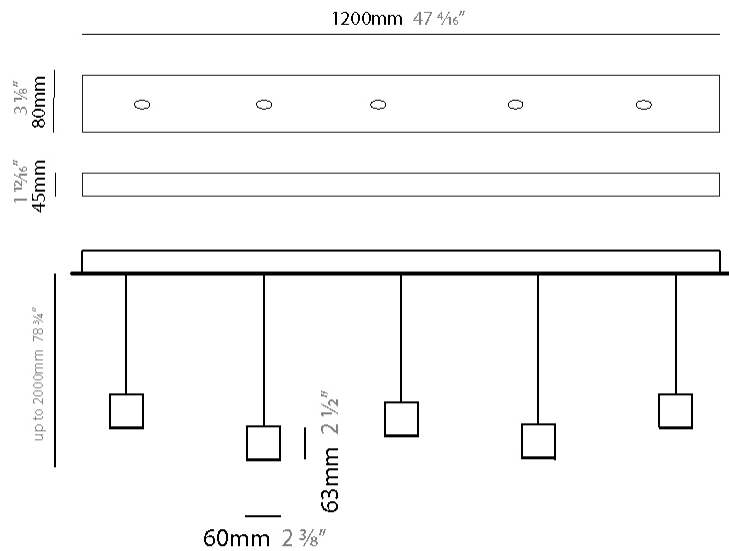

D101471-

base number _____
Finish Options _____

1. To build a product code in our configurator select the specify button on the base model # product page
2. To build a manual product code on this datasheet choose from the options listed below in blue font and add the suffix to the base model #

GENERAL

Series: Match
Subseries: Match 5 Light
Partner: Quasar
Division: Design
Installation: Suspension
Product Type: Pendant
Mounting Location: Ceiling
Light Distribution: Downlight

PHYSICAL

Shape: Rectangle
Length (mm): 1200
Length (in): 47 ¼
Width (mm): 80
Width (in): 3 ⅛
Height (mm): 63
Height (in): 2 ½
Max. Overall Height (mm): 2063
Max. Overall Height (in): 81 ¼
Weight (kg): 4
Weight (lbs): 8.82
Diffuser: Acrylic – See Finish Options
Fixture Finish: RED / ORG / YEL / GRN / LBL / TRA
Fixture Material: Aluminum
Cable Details: 2000mm Cable

ELECTRICAL

Lamp Type: LED
Input Wattage (W): 20
Total Output Wattage (W): 15.5
Dimming: Phase Dimming (120Vac Only)
Driver Included: Yes
Driver Location: Integrated
Driver Type: Constant Current - Universal
Driver Class: Class 2
Input Voltage (V): 120 - 277
Constant Current (MA): 350
Upon Request: (Not included - see components) Integral: Phase dimming @120Vac only

LED

Number of LEDs: 5
Color Temperature (°K): 2700
Max. Delivered Lumen (lm): 1375
CRI: >90 CRI
Lamp Life (hrs): 50000

OPTICAL

RATINGS AND CERTIFICATIONS

Certified By: Certified for North American Standards
IP rating: IP20