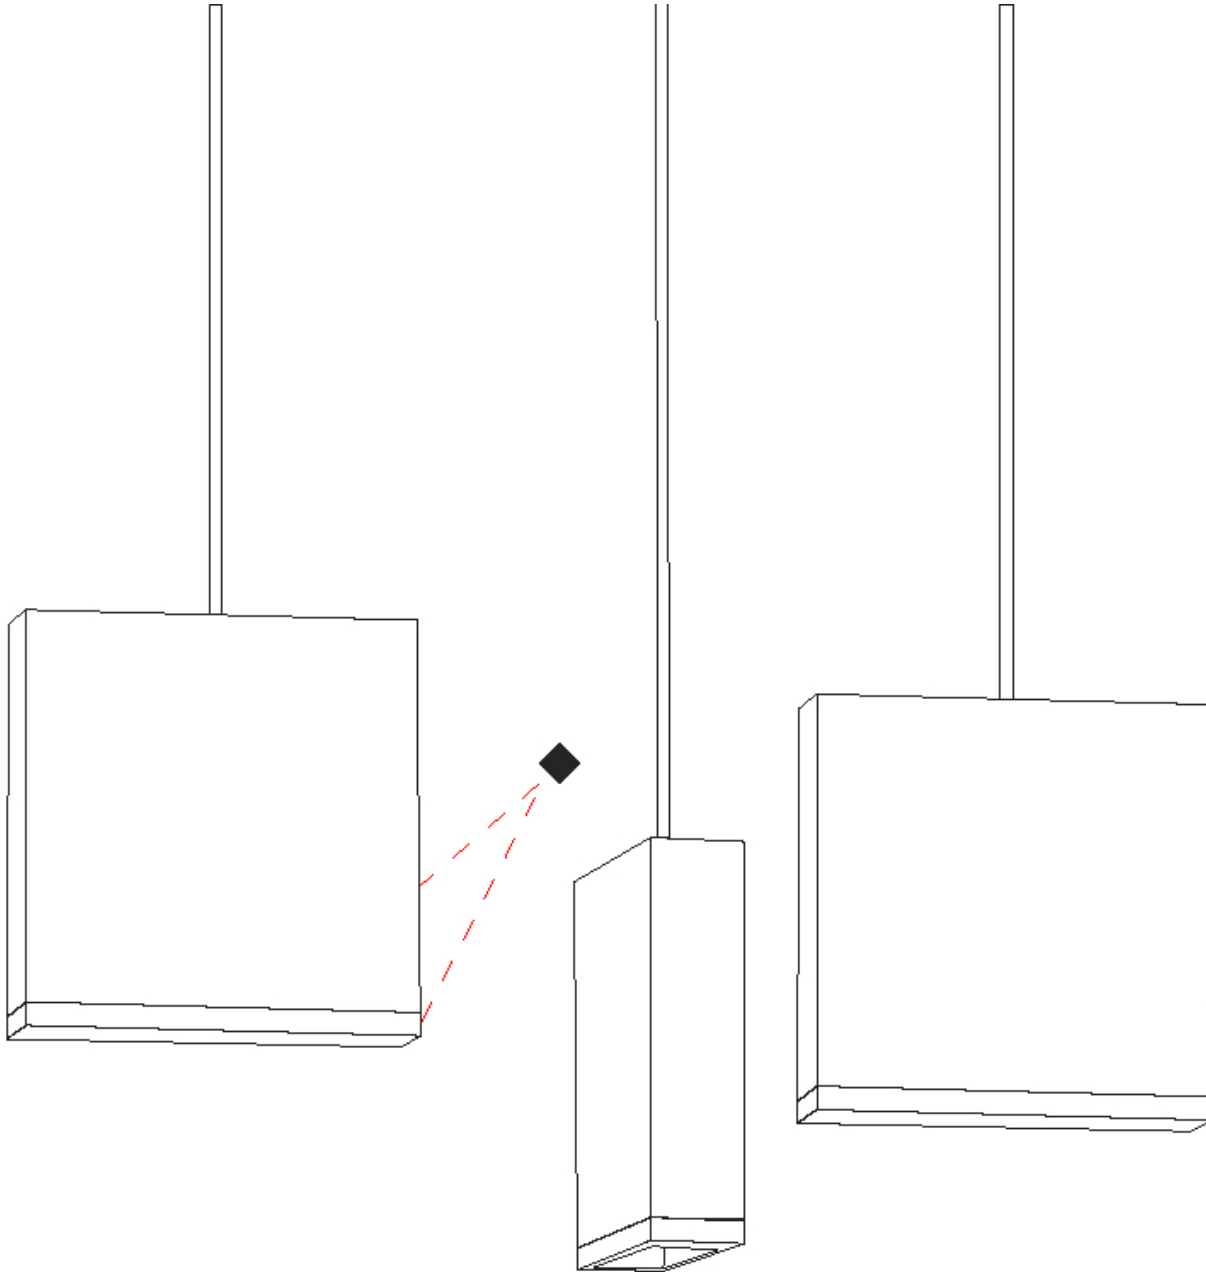

MATCH 3 LIGHT SUSPENSION

D101469-

PROJECT	_____
TYPE	_____
SPECIFIER	_____
QUANTITY	_____
DATE	_____

D