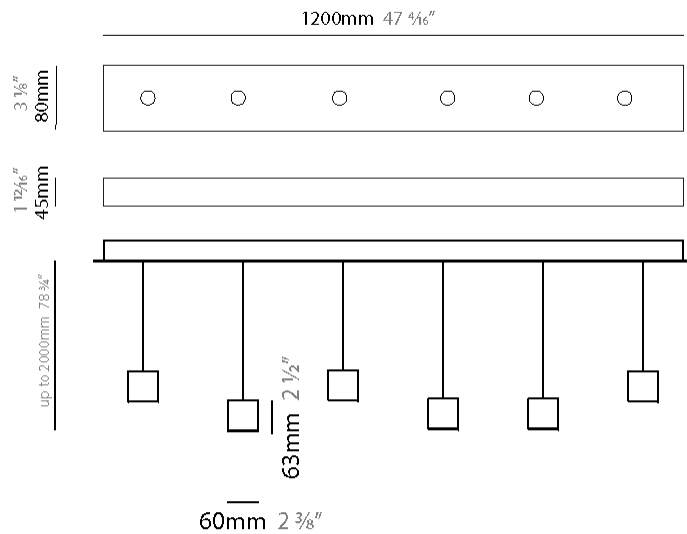

1. To build a product code in our configurator select the specify button on the base model # product page
2. To build a manual product code on this datasheet choose from the options listed below in blue font and add the suffix to the base model #

GENERAL

Series: Match
Subseries: Match 6 Light
Partner: Quasar
Division: Design
Installation: Suspension
Product Type: Pendant
Mounting Location: Ceiling
Light Distribution: Downlight

PHYSICAL

Shape: Rectangle
Length (mm): 1200
Length (in): 47 1/4
Width (mm): 80
Width (in): 3 1/8
Height (mm): 63
Height (in): 2 1/2
Max. Overall Height (mm): 2063
Max. Overall Height (in): 81 1/4
Weight (kg): 4
Weight (lbs): 8.82
Diffuser: Acrylic - See Finish Options
Fixture Finish: RED / ORG / YEL / GRN / LBL / TRA
Fixture Material: Aluminum
Cable Details: 2000mm Cable

ELECTRICAL

Lamp Type: LED
Input Wattage (W): 24
Total Output Wattage (W): 18.6
Dimming: Phase Dimming (120Vac Only)
Driver Included: Yes
Driver Location: Integrated
Driver Type: Constant Current - Universal
Driver Class: Class 2
Input Voltage (V): 120 - 277
Constant Current (MA): 350
Upon Request: (Not included - see components) Integral: Phase dimming @120Vac only

LED

Number of LEDs: 6
Color Temperature (°K): 2700
Max. Delivered Lumen (lm): 1650
CRI: >90 CRI
Lamp Life (hrs): 50000

OPTICAL

RATINGS AND CERTIFICATIONS

Certified By: Certified for North American Standards
IP rating: IP20