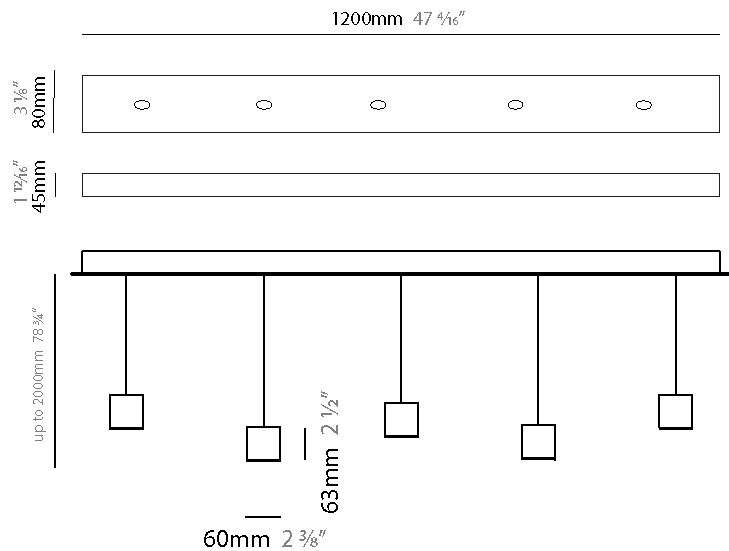

D101471-

base number _____
Finish Options _____

1. To build a product code in our configurator select the specify button on the base model # product page
2. To build a manual product code on this datasheet choose from the options listed below in blue font and add the suffix to the base model #

GENERAL

Series: Match
Subseries: Match 5 Light
Partner: Quasar
Division: Design
Installation: Suspension
Product Type: Pendant
Mounting Location: Ceiling
Light Distribution: Downlight

PHYSICAL

Shape: Rectangle
Length (mm): 1200
Length (in): 47 ¼
Width (mm): 80
Width (in): 3 ⅛
Height (mm): 63
Height (in): 2 ½
Max. Overall Height (mm): 2063
Max. Overall Height (in): 81 ¼
Weight (kg): 4
Weight (lbs): 8.82
Diffuser: Acrylic – See Finish Options
Fixture Finish: RED / ORG / YEL / GRN / LBL / TRA
Fixture Material: Aluminum
Cable Details: 2000mm Cable

ELECTRICAL

Lamp Type: LED
Input Wattage (W): 20
Total Output Wattage (W): 15.5
Dimming: Phase Dimming (120Vac Only)
Driver Included: Yes
Driver Location: Integrated
Driver Type: Constant Current - Universal
Driver Class: Class 2
Input Voltage (V): 120 - 277
Constant Current (MA): 350
Upon Request: (Not included - see components) Integral: Phase dimming @120Vac only

LED

Number of LEDs: 5
Color Temperature (°K): 2700
Max. Delivered Lumen (lm): 1375
CRI: >90 CRI
Lamp Life (hrs): 50000

OPTICAL

RATINGS AND CERTIFICATIONS

Certified By: Certified for North American Standards
IP rating: IP20