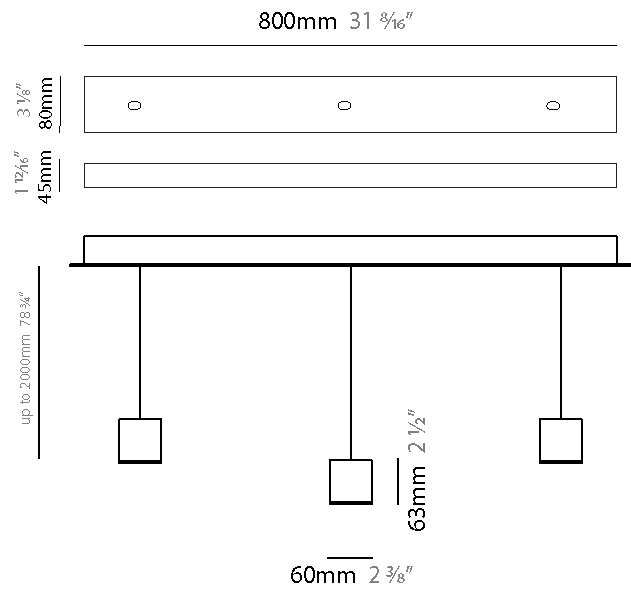

D101469-

base number   Finish
Options

1. To build a product code in our configurator select the specify button on the base model # product page
2. To build a manual product code on this datasheet choose from the options listed below in blue font and add the suffix to the base model #

GENERAL

Series: Match
Subseries: Match 3 Light
Brand: Quasar
Division: Design
Mounting Type: Suspension
Mounting Location: Ceiling
Subcategory: Pendant

PHYSICAL

Shape: Rectangle
Length (mm): 800
Length (in): 31 1/2
Width (mm): 80
Width (in): 3 1/8
Height (mm): 63
Height (in): 2 1/2
Max. Overall Height (mm): 2063
Max. Overall Height (in): 81 1/4
Light Distribution: Downlight
Weight (kg): 3
Weight (lbs): 6.61
Diffuser: Acrylic - See Finish Options
Fixture Finish: RED / ORG / YEL / GRN / LBL / TRA
Fixture Material: Aluminum
Cable Details: 2000mm Cable

ELECTRICAL

Lamp Type: LED
Input Wattage (W): 12
Total Output Wattage (W): 9.3
Dimming: Phase Dimming (120Vac Only)
Driver Included: Yes
Driver Location: Integrated
Driver Type: Constant Current - Universal
Driver Class: Class 2
Input Voltage (V): 120 - 277
Constant Current (MA): 350
Upon Request: (Not included - see components) Integral: Phase dimming @120Vac only

LED

Number of LEDs: 3
Color Temperature (°K): 2700
Max. Delivered Lumen (lm): 825
CRI: >90 CRI
Lamp Life (hrs): 50000

OPTICAL

RATINGS AND CERTIFICATIONS

Certified By: Certified for North American Standards
IP rating: IP20