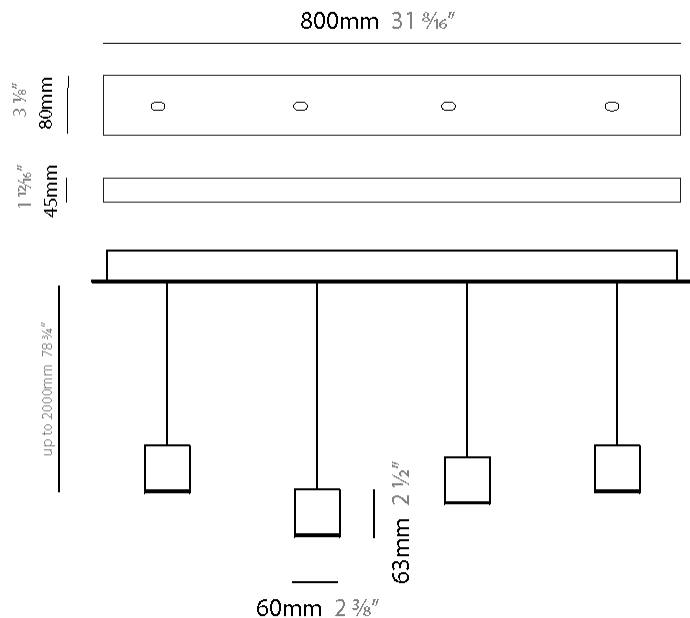

base number _____
Finish Options _____

1. To build a product code in our configurator select the specify button on the base model # product page
2. To build a manual product code on this datasheet choose from the options listed below in blue font and add the suffix to the base model #

GENERAL

Series: Match
Subseries: Match 4 Light
Brand: Quasar
Division: Design
Mounting Type: Suspension
Mounting Location: Ceiling
Subcategory: Pendant

PHYSICAL

Shape: Rectangle
Length (mm): 800
Length (in): 31 1/2
Width (mm): 80
Width (in): 3 1/8
Height (mm): 63
Height (in): 2 1/2
Max. Overall Height (mm): 2063
Max. Overall Height (in): 81 1/4
Light Distribution: Downlight
Weight (kg): 3
Weight (lbs): 6.61
Diffuser: Acrylic - See Finish Options
Fixture Finish: RED / ORG / YEL / GRN / LBL / TRA
Fixture Material: Aluminum
Cable Details: 2000mm Cable

ELECTRICAL

Lamp Type: LED
Input Wattage (W): 16
Total Output Wattage (W): 12.4
Dimming: Phase Dimming (120Vac Only)
Driver Included: Yes
Driver Location: Integrated
Driver Type: Constant Current - Universal
Driver Class: Class 2
Input Voltage (V): 120 - 277
Constant Current (MA): 350
Upon Request: (Not included - see components) Integral: Phase dimming @120Vac only

LED

Number of LEDs: 4
Color Temperature (°K): 2700
Max. Delivered Lumen (lm): 1100
CRI: >90 CRI
Lamp Life (hrs): 50000

OPTICAL

RATINGS AND CERTIFICATIONS

Certified By: Certified for North American Standards
IP rating: IP20