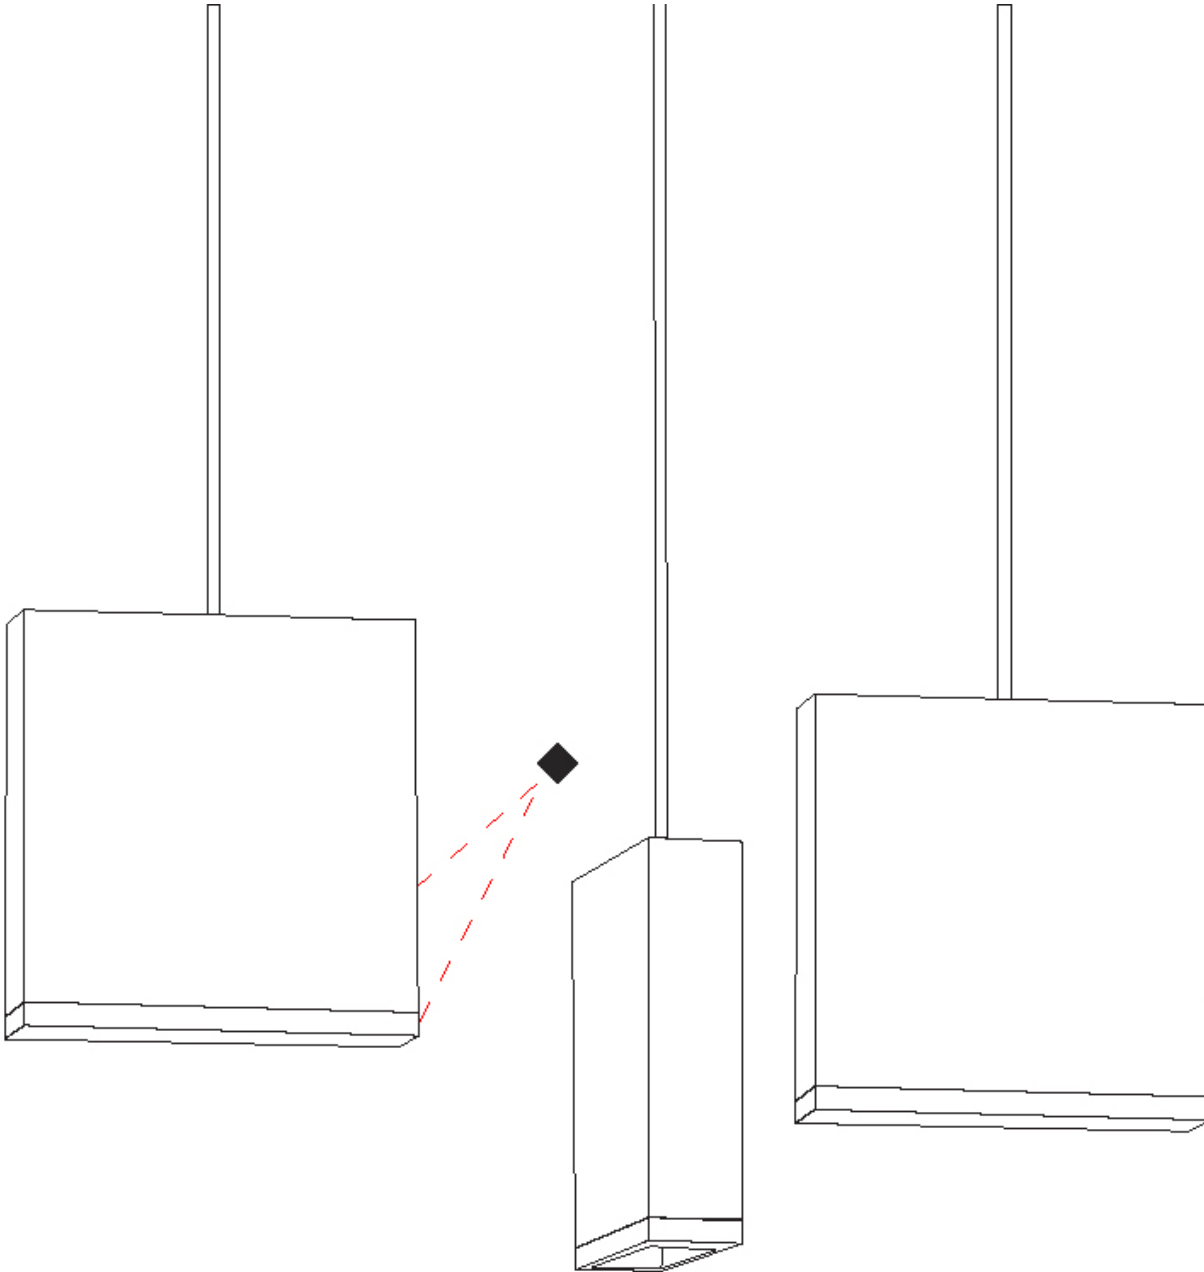

MATCH 3 LIGHT SUSPENSION

D101469-

PROJECT _____

TYPE _____

SPECIFIER _____

QUANTITY _____

DATE _____

D