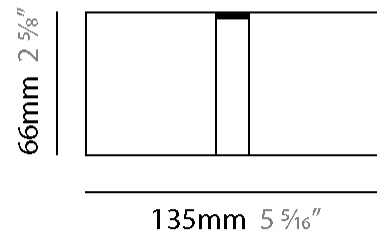

PROJECT
TYPE
SPECIFIER
QUANTITY
DATE

MATCH SINGLE STANDARD SURFACE

D103105-

base number Finish
Options

1. To build a product code in our configurator select the specify button on the base model # product page
2. To build a manual product code on this datasheet choose from the options listed below in blue font and add the suffix to the base model #

GENERAL

Series: Match
Subseries: Match Single Standard
Brand: Quasar
Division: Design
Mounting Type: Surface
Mounting Location: Wall
Subcategory: Wall Effect

PHYSICAL

Shape: Abstract
Length (mm): 135
Length (in): 5 ⁵/₁₆
Height (mm): 63
Height (in): 2 ¹/₂
Extension (mm): 90
Extension (in): 3 ³/₁₆
Light Distribution: Uplight
Weight (kg): 1.5
Weight (lbs): 3.31
Diffuser: Acrylic – See Finish Options
Fixture Finish: [RED](#) / [ORG](#) / [YEL](#) / [GRN](#) / [LBL](#) / [TRA](#)
Fixture Material: Aluminum

ELECTRICAL

Lamp Type: LED
Input Wattage (W): 4
Total Output Wattage (W): 3.1
Dimming: Phase Dimming (120Vac Only)
Driver Included: Yes
Driver Location: Integrated
Driver Type: Constant Current - 120Vac
Driver Class: Class 2
Input Voltage (V): 120 - 277
Constant Current (MA): 350
Upon Request: (Not included - see components) Integral: Non-dimming 277Vac / Remote: Phase dimming @120Vac only

LED

Color Temperature (°K): 2700
Max. Delivered Lumen (lm): 275
CRI: >90 CRI
Lamp Life (hrs): 50000

OPTICAL

RATINGS AND CERTIFICATIONS

Certified By: Certified for North American Standards
IP rating: IP20