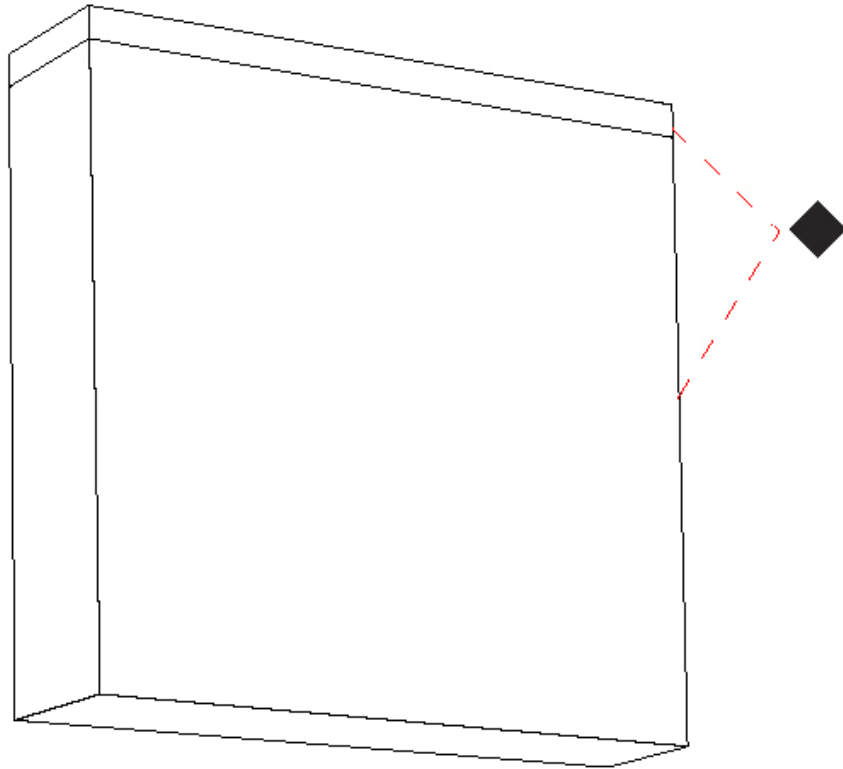

MATCH SINGLE STANDARD SURFACE

D103090-

PROJECT	_____
TYPE	_____
SPECIFIER	_____
QUANTITY	_____
DATE	_____