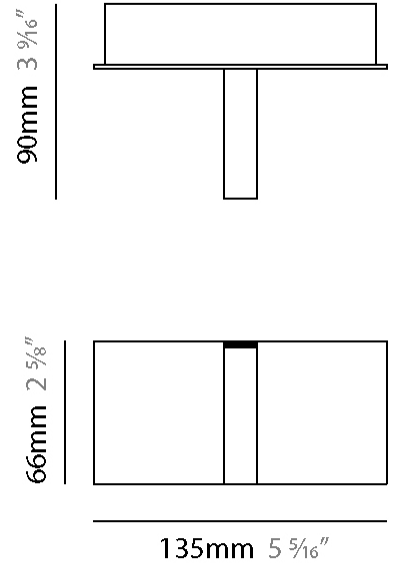

GENERAL

Series: Match
 Subseries: Match Single Standard
 Brand: Quasar
 Division: Design
 Mounting Type: Surface
 Mounting Location: Wall
 Subcategory: Wall Effect

PHYSICAL

Shape: Abstract
 Length (mm): 60
 Length (in): 2 3/8
 Width (mm): 15
 Width (in): 9/16
 Height (mm): 63
 Height (in): 2 1/2
 Light Distribution: Uplight
 Weight (kg): 1
 Weight (lbs): 2.2
 Diffuser: Acrylic – See Finish Options
 Fixture Finish: RED / ORG / YEL / GRN / LBL / TRA
 Fixture Material: Aluminum

GENERAL

Series: Match
Subseries: Match Single Standard
Brand: Quasar
Division: Design
Mounting Type: Surface
Mounting Location: Wall
Subcategory: Wall Effect

PHYSICAL

Shape: Abstract
Length (mm): 135
Length (in): 5 ⁵/₁₆
Height (mm): 63
Height (in): 2 ¹/₂
Extension (mm): 90
Extension (in): 3 ⁹/₁₆
Light Distribution: Uplight
Weight (kg): 1.5
Weight (lbs): 3.31
Diffuser: Acrylic – See Finish Options
Fixture Finish: [RED](#) / [ORG](#) / [YEL](#) / [GRN](#) / [LBL](#) / [TRA](#)
Fixture Material: Aluminum

LED

Color Temperature (°K): 2700
Max. Delivered Lumen (lm): 275
CRI: >90 CRI
Lamp Life (hrs): 50000

OPTICAL

RATINGS AND CERTIFICATIONS

Certified By: Certified for North American Standards
IP rating: IP20

PROJECT
TYPE
SPECIFIER
QUANTITY
DATE