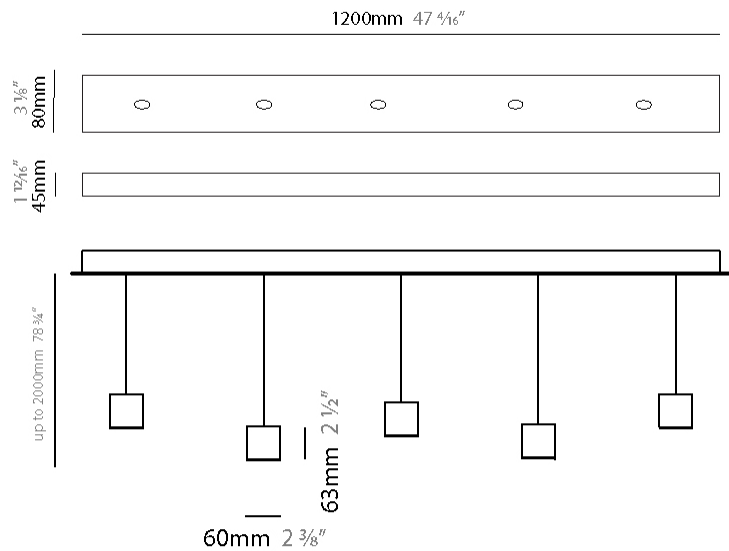

base number _____
Finish Options _____

1. To build a product code in our configurator select the specify button on the base model # product page
2. To build a manual product code on this datasheet choose from the options listed below in blue font and add the suffix to the base model #

GENERAL

Series: Match
Subseries: Match 5 Light
Brand: Quasar
Division: Design
Mounting Type: Suspension
Mounting Location: Ceiling
Subcategory: Pendant

PHYSICAL

Shape: Rectangle
Length (mm): 1200
Length (in): 47 3/4
Width (mm): 80
Width (in): 3 1/8
Height (mm): 63
Height (in): 2 1/2
Max. Overall Height (mm): 2063
Max. Overall Height (in): 81 1/4
Light Distribution: Downlight
Weight (kg): 4
Weight (lbs): 8.82
Diffuser: Acrylic - See Finish Options
Fixture Finish: RED / ORG / YEL / GRN / LBL / TRA
Fixture Material: Aluminum
Cable Details: 2000mm Cable

ELECTRICAL

Lamp Type: LED
Input Wattage (W): 20
Total Output Wattage (W): 15.5
Dimming: Phase Dimming (120Vac Only)
Driver Included: Yes
Driver Location: Integrated
Driver Type: Constant Current - Universal
Driver Class: Class 2
Input Voltage (V): 120 - 277
Constant Current (MA): 350
Upon Request: (Not included - see components) Integral: Phase dimming @120Vac only

LED

Number of LEDs: 5
Color Temperature (°K): 2700
Max. Delivered Lumen (lm): 1375
CRI: >90 CRI
Lamp Life (hrs): 50000

OPTICAL

RATINGS AND CERTIFICATIONS

Certified By: Certified for North American Standards
IP rating: IP20