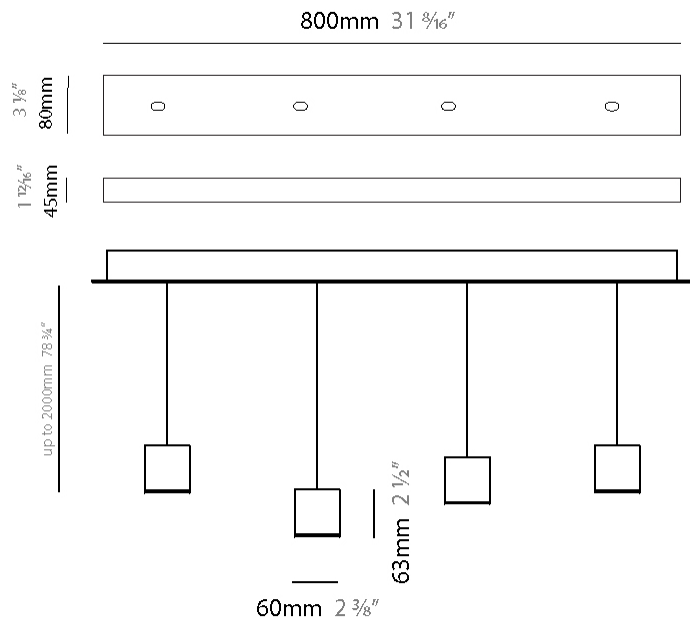

base number _____
Finish Options _____

1. To build a product code in our configurator select the specify button on the base model # product page
2. To build a manual product code on this datasheet choose from the options listed below in blue font and add the suffix to the base model #

GENERAL

Series: Match
Subseries: Match 4 Light
Brand: Quasar
Division: Design
Mounting Type: Suspension
Mounting Location: Ceiling
Subcategory: Pendant

PHYSICAL

Shape: Rectangle
Length (mm): 800
Length (in): 31 1/2
Width (mm): 80
Width (in): 3 1/8
Height (mm): 63
Height (in): 2 1/2
Max. Overall Height (mm): 2063
Max. Overall Height (in): 81 1/4
Light Distribution: Downlight
Weight (kg): 3
Weight (lbs): 6.61
Diffuser: Acrylic - See Finish Options
Fixture Finish: RED / ORG / YEL / GRN / LBL / TRA
Fixture Material: Aluminum
Cable Details: 2000mm Cable

ELECTRICAL

Lamp Type: LED
Input Wattage (W): 16
Total Output Wattage (W): 12.4
Dimming: Phase Dimming (120Vac Only)
Driver Included: Yes
Driver Location: Integrated
Driver Type: Constant Current - Universal
Driver Class: Class 2
Input Voltage (V): 120 - 277
Constant Current (MA): 350
Upon Request: (Not included - see components) Integral: Phase dimming @120Vac only

LED

Number of LEDs: 4
Color Temperature (°K): 2700
Max. Delivered Lumen (lm): 1100
CRI: >90 CRI
Lamp Life (hrs): 50000

OPTICAL

RATINGS AND CERTIFICATIONS

Certified By: Certified for North American Standards
IP rating: IP20