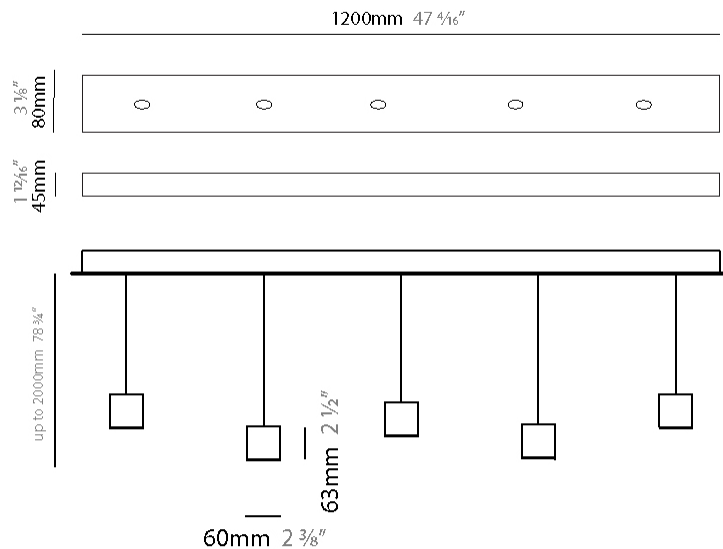

1. To build a product code in our configurator select the specify button on the base model # product page
2. To build a manual product code on this datasheet choose from the options listed below in blue font and add the suffix to the base model #

GENERAL

Series: Match
Subseries: Match 5 Light
Partner: Quasar
Division: Design
Installation: Suspension
Product Type: Pendant
Mounting Location: Ceiling
Light Distribution: Downlight

PHYSICAL

Shape: Rectangle
Length (mm): 1200
Length (in): 47 3/8"
Width (mm): 80
Width (in): 3 1/8"
Height (mm): 63
Height (in): 2 1/2"
Max. Overall Height (mm): 2063
Max. Overall Height (in): 81 1/4"
Weight (kg): 4
Weight (lbs): 8.82
Diffuser: Acrylic - See Finish Options
Fixture Finish: RED / ORG / YEL / GRN / LBL / TRA
Fixture Material: Aluminum
Cable Details: 2000mm Cable

ELECTRICAL

Lamp Type: LED
Input Wattage (W): 20
Total Output Wattage (W): 15.5
Dimming: Phase Dimming (120Vac Only)
Driver Included: Yes
Driver Location: Integrated
Driver Type: Constant Current - Universal
Driver Class: Class 2
Input Voltage (V): 120 - 277
Constant Current (MA): 350
Upon Request: (Not included - see components) Integral: Phase dimming @120Vac only

LED

Number of LEDs: 5
Color Temperature (°K): 2700
Max. Delivered Lumen (lm): 1375
CRI: >90 CRI
Lamp Life (hrs): 50000

OPTICAL

RATINGS AND CERTIFICATIONS

Certified By: Certified for North American Standards
IP rating: IP20