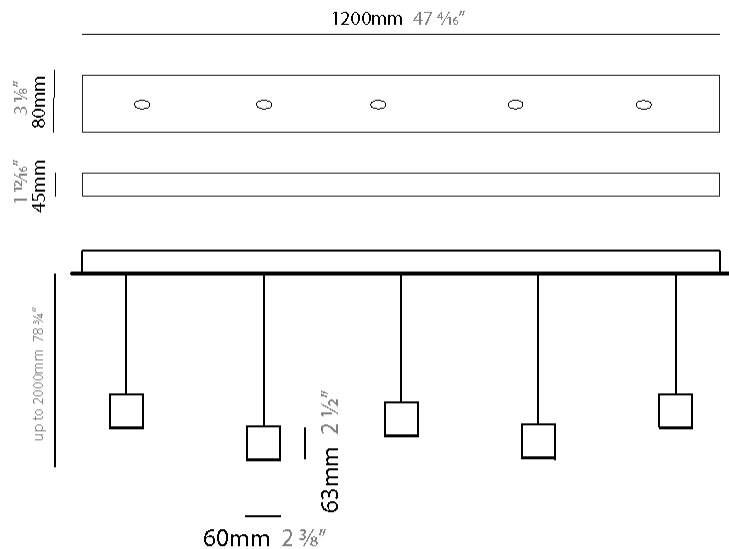

D101471-

base number   Finish
Options

1. To build a product code in our configurator select the specify button on the base model # product page
2. To build a manual product code on this datasheet choose from the options listed below in blue font and add the suffix to the base model #

GENERAL

Series: Match
Subseries: Match 5 Light
Partner: Quasar
Division: Design
Installation: Suspension
Product Type: Pendant
Mounting Location: Ceiling
Light Distribution: Downlight

PHYSICAL

Shape: Rectangle
Length (mm): 1200
Length (in): 47 ¼
Width (mm): 80
Width (in): 3 ⅞
Height (mm): 63
Height (in): 2 ½
Max. Overall Height (mm): 2063
Max. Overall Height (in): 81 ¼
Weight (kg): 4
Weight (lbs): 8.82
Diffuser: Acrylic – See Finish Options
Fixture Finish: RED / ORG / YEL / GRN / LBL / TRA
Fixture Material: Aluminum
Cable Details: 2000mm Cable

ELECTRICAL

Lamp Type: LED
Input Wattage (W): 20
Total Output Wattage (W): 15.5
Dimming: Phase Dimming (120Vac Only)
Driver Included: Yes
Driver Location: Integrated
Driver Type: Constant Current - Universal
Driver Class: Class 2
Input Voltage (V): 120 - 277
Constant Current (MA): 350
Upon Request: (Not included - see components) Integral: Phase dimming @120Vac only

LED

Number of LEDs: 5
Color Temperature (°K): 2700
Max. Delivered Lumen (lm): 1375
CRI: >90 CRI
Lamp Life (hrs): 50000

OPTICAL

RATINGS AND CERTIFICATIONS

Certified By: Certified for North American Standards
IP rating: IP20