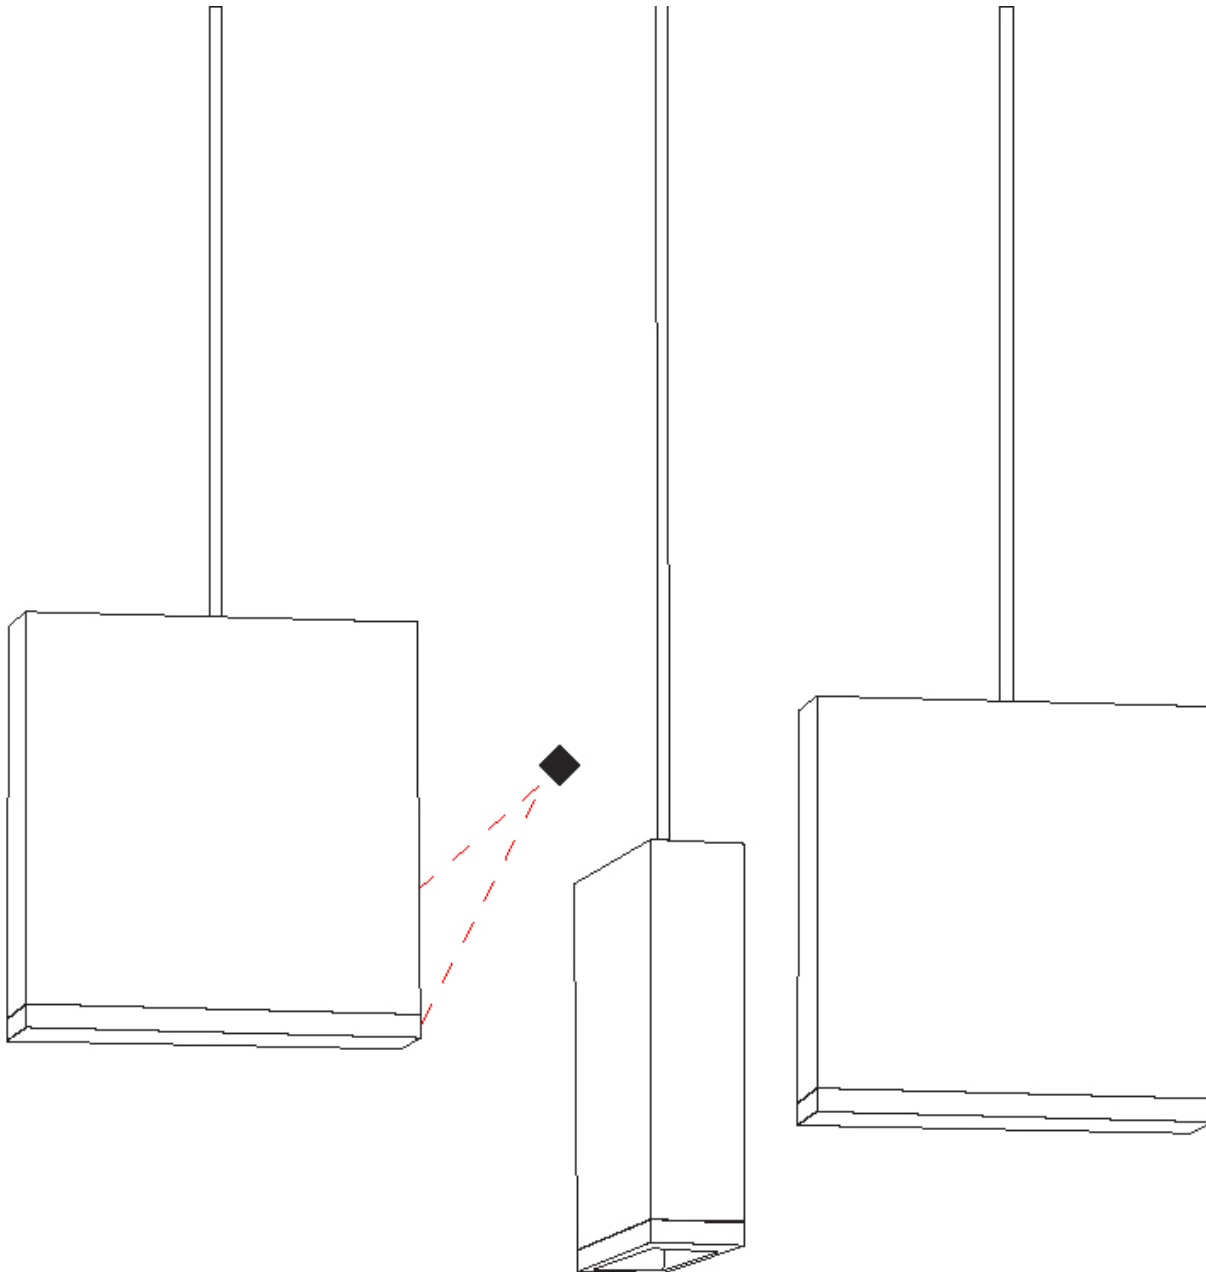

MATCH 3 LIGHT SUSPENSION

D101469-

PROJECT	_____
TYPE	_____
SPECIFIER	_____
QUANTITY	_____
DATE	_____

D