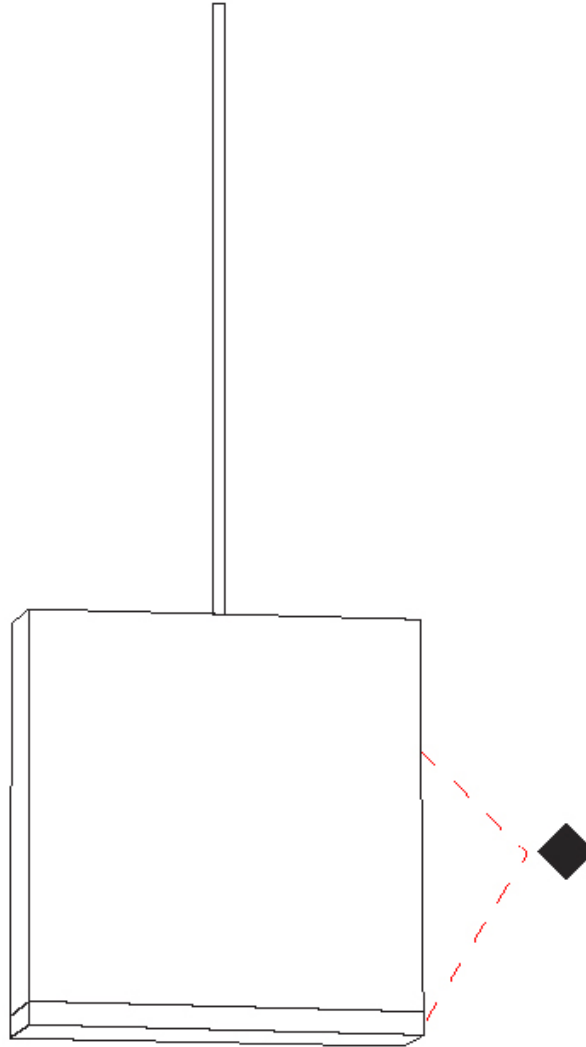

MATCH SINGLE STANDARD SUSPENSION

D101618-

PROJECT

TYPE

SPECIFIER

QUANTITY

DATE

D