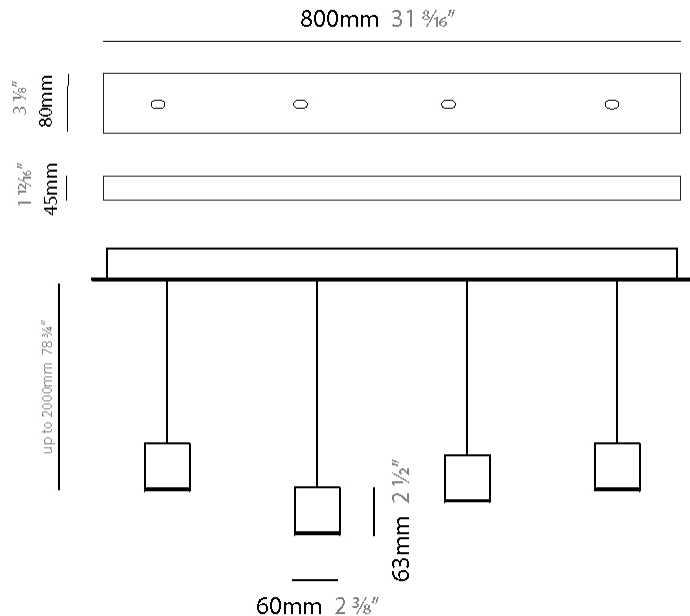

base number _____
Finish Options _____

1. To build a product code in our configurator select the specify button on the base model # product page
2. To build a manual product code on this datasheet choose from the options listed below in blue font and add the suffix to the base model #

GENERAL

Series: Match
Subseries: Match 4 Light
Brand: Quasar
Division: Design
Mounting Type: Suspension
Mounting Location: Ceiling
Subcategory: Pendant

PHYSICAL

Shape: Rectangle
Length (mm): 800
Length (in): 31 1/2
Width (mm): 80
Width (in): 3 1/8
Height (mm): 63
Height (in): 2 1/2
Max. Overall Height (mm): 2063
Max. Overall Height (in): 81 1/4
Light Distribution: Downlight
Weight (kg): 3
Weight (lbs): 6.61
Diffuser: Acrylic - See Finish Options
Fixture Finish: RED / ORG / YEL / GRN / LBL / TRA
Fixture Material: Aluminum
Cable Details: 2000mm Cable

ELECTRICAL

Lamp Type: LED
Input Wattage (W): 16
Total Output Wattage (W): 12.4
Dimming: Phase Dimming (120Vac Only)
Driver Included: Yes
Driver Location: Integrated
Driver Type: Constant Current - Universal
Driver Class: Class 2
Input Voltage (V): 120 - 277
Constant Current (MA): 350
Upon Request: (Not included - see components) Integral: Phase dimming @120Vac only

LED

Number of LEDs: 4
Color Temperature (°K): 2700
Max. Delivered Lumen (lm): 1100
CRI: >90 CRI
Lamp Life (hrs): 50000

OPTICAL

RATINGS AND CERTIFICATIONS

Certified By: Certified for North American Standards
IP rating: IP20