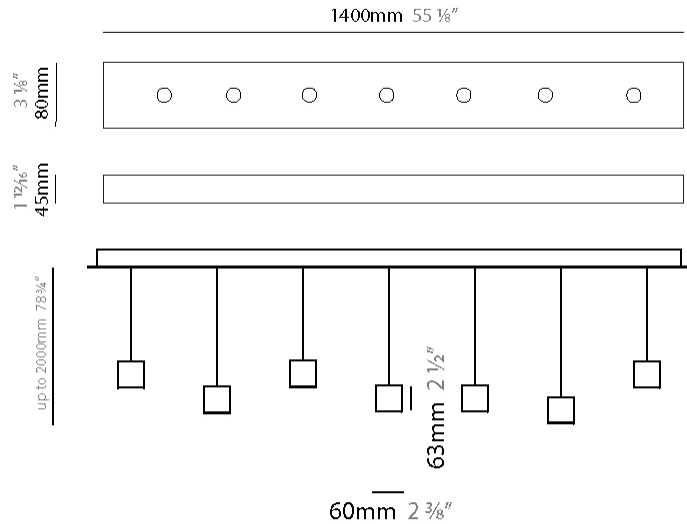

1. To build a product code in our configurator select the specify button on the base model # product page
2. To build a manual product code on this datasheet choose from the options listed below in blue font and add the suffix to the base model #

GENERAL

Series: Match
Subseries: Match 7 Light
Partner: Quasar
Division: Design
Installation: Suspension
Product Type: Pendant
Mounting Location: Ceiling
Light Distribution: Downlight

PHYSICAL

Shape: Rectangle
Length (mm): 1400
Length (in): 55 1/8"
Width (mm): 80
Width (in): 3 1/8"
Height (mm): 63
Height (in): 2 1/2"
Max. Overall Height (mm): 2063
Max. Overall Height (in): 81 1/4"
Weight (kg): 5
Weight (lbs): 11.02
Diffuser: Acrylic - See Finish Options
Fixture Finish: RED / ORG / YEL / GRN / LBL / TRA
Fixture Material: Aluminum
Cable Details: 2000mm Cable

ELECTRICAL

Lamp Type: LED
Input Wattage (W): 28
Total Output Wattage (W): 21.7
Dimming: Phase Dimming (120Vac Only)
Driver Included: Yes
Driver Location: Integrated
Driver Type: Constant Current - Universal
Driver Class: Class 2
Input Voltage (V): 120 - 277
Constant Current (MA): 350
Upon Request: (Not included - see components) Integral: Phase dimming @120Vac only [Class 1]

LED

Number of LEDs: 7
Color Temperature (°K): 2700
Max. Delivered Lumen (lm): 1925
CRI: >90 CRI
Lamp Life (hrs): 50000

OPTICAL

RATINGS AND CERTIFICATIONS

Certified By: Certified for North American Standards
IP rating: IP20