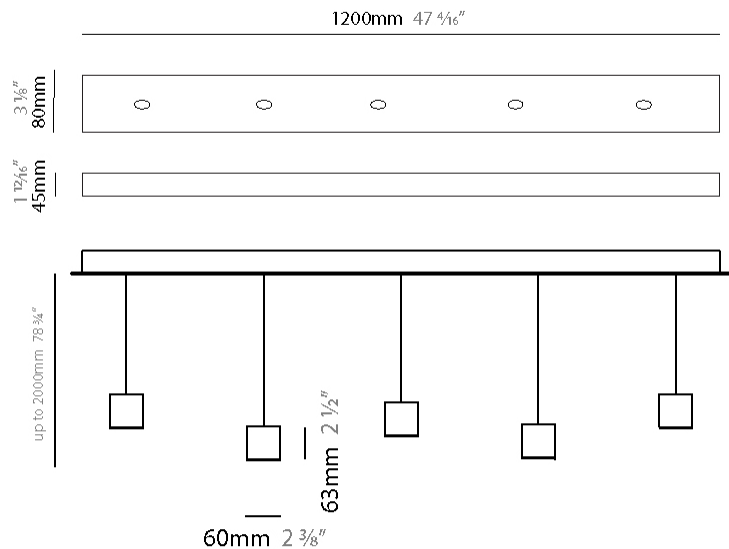

base number _____
Finish Options _____

1. To build a product code in our configurator select the specify button on the base model # product page
2. To build a manual product code on this datasheet choose from the options listed below in blue font and add the suffix to the base model #

GENERAL

Series: Match
Subseries: Match 5 Light
Brand: Quasar
Division: Design
Mounting Type: Suspension
Mounting Location: Ceiling
Subcategory: Pendant

PHYSICAL

Shape: Rectangle
Length (mm): 1200
Length (in): 47 3/4
Width (mm): 80
Width (in): 3 1/8
Height (mm): 63
Height (in): 2 1/2
Max. Overall Height (mm): 2063
Max. Overall Height (in): 81 1/4
Light Distribution: Downlight
Weight (kg): 4
Weight (lbs): 8.82
Diffuser: Acrylic - See Finish Options
Fixture Finish: RED / ORG / YEL / GRN / LBL / TRA
Fixture Material: Aluminum
Cable Details: 2000mm Cable

ELECTRICAL

Lamp Type: LED
Input Wattage (W): 20
Total Output Wattage (W): 15.5
Dimming: Phase Dimming (120Vac Only)
Driver Included: Yes
Driver Location: Integrated
Driver Type: Constant Current - Universal
Driver Class: Class 2
Input Voltage (V): 120 - 277
Constant Current (MA): 350
Upon Request: (Not included - see components) Integral: Phase dimming @120Vac only

LED

Number of LEDs: 5
Color Temperature (°K): 2700
Max. Delivered Lumen (lm): 1375
CRI: >90 CRI
Lamp Life (hrs): 50000

OPTICAL

RATINGS AND CERTIFICATIONS

Certified By: Certified for North American Standards
IP rating: IP20