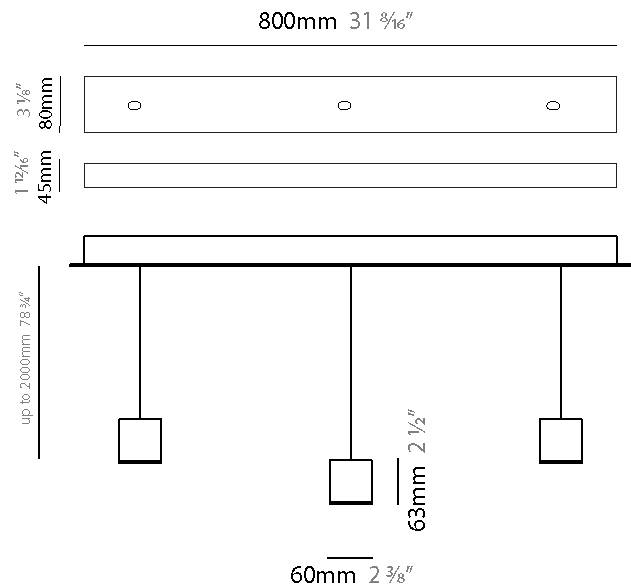

base number _____
Finish Options _____

1. To build a product code in our configurator select the specify button on the base model # product page
2. To build a manual product code on this datasheet choose from the options listed below in blue font and add the suffix to the base model #

GENERAL

Series: Match
Subseries: Match 3 Light
Partner: Quasar
Division: Design
Installation: Suspension
Product Type: Pendant
Mounting Location: Ceiling
Light Distribution: Downlight

PHYSICAL

Shape: Rectangle
Length (mm): 800
Length (in): 31 1/2
Width (mm): 80
Width (in): 3 1/8
Height (mm): 63
Height (in): 2 1/2
Max. Overall Height (mm): 2063
Max. Overall Height (in): 81 1/4
Weight (kg): 3
Weight (lbs): 6.61
Diffuser: Acrylic - See Finish Options
Fixture Finish: RED / ORG / YEL / GRN / LBL / TRA
Fixture Material: Aluminum
Cable Details: 2000mm Cable

ELECTRICAL

Lamp Type: LED
Input Wattage (W): 12
Total Output Wattage (W): 9.3
Dimming: Phase Dimming (120Vac Only)
Driver Included: Yes
Driver Location: Integrated
Driver Type: Constant Current - Universal
Driver Class: Class 2
Input Voltage (V): 120 - 277
Constant Current (MA): 350
Upon Request: (Not included - see components) Integral: Phase dimming @120Vac only

LED

Number of LEDs: 3
Color Temperature (°K): 2700
Max. Delivered Lumen (lm): 825
CRI: >90 CRI
Lamp Life (hrs): 50000

OPTICAL

RATINGS AND CERTIFICATIONS

Certified By: Certified for North American Standards
IP rating: IP20