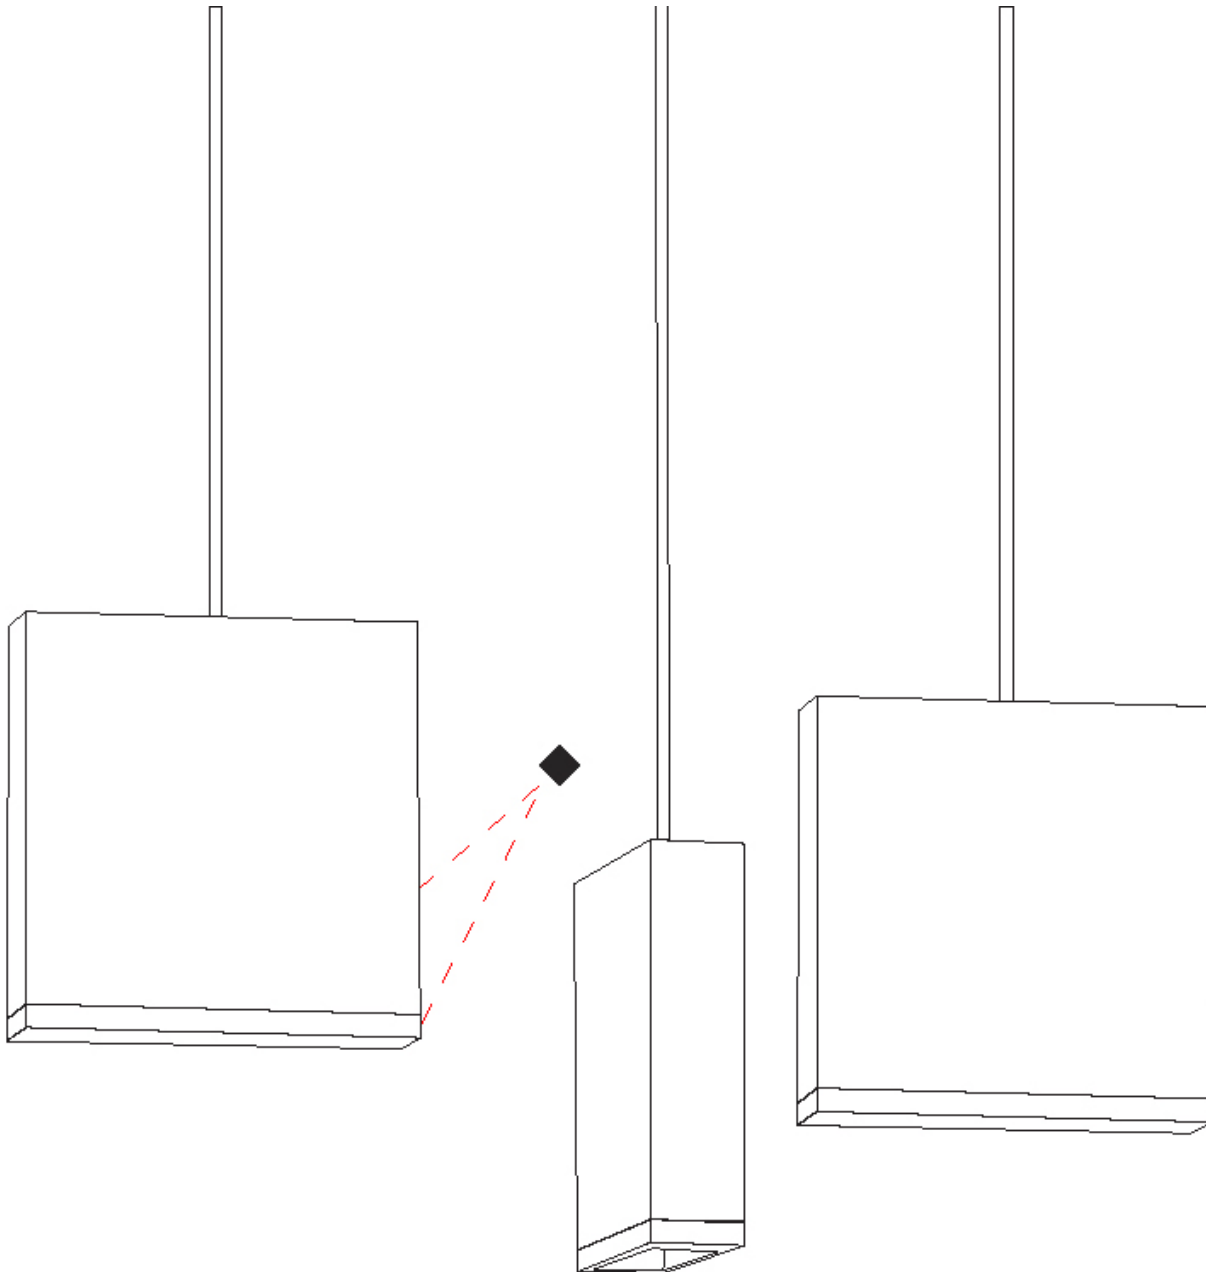

MATCH 3 LIGHT SUSPENSION

D101469-

PROJECT	_____
TYPE	_____
SPECIFIER	_____
QUANTITY	_____
DATE	_____