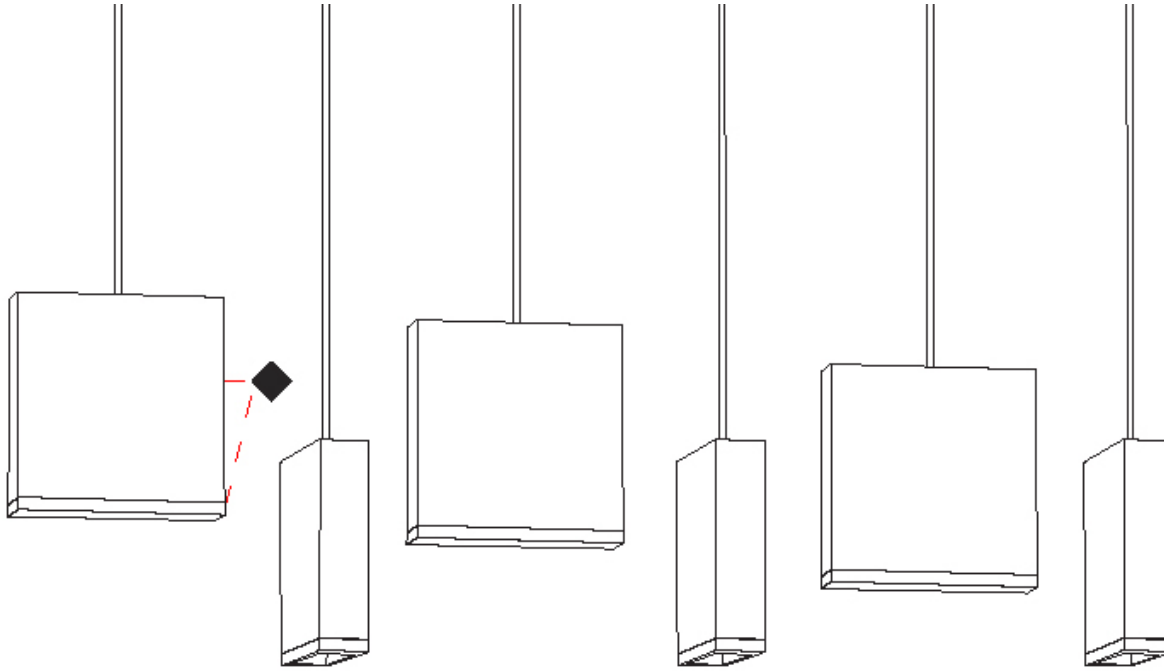

MATCH 6 LIGHT SUSPENSION

D101472-

PROJECT _____

TYPE _____

SPECIFIER _____

QUANTITY _____

DATE _____

D