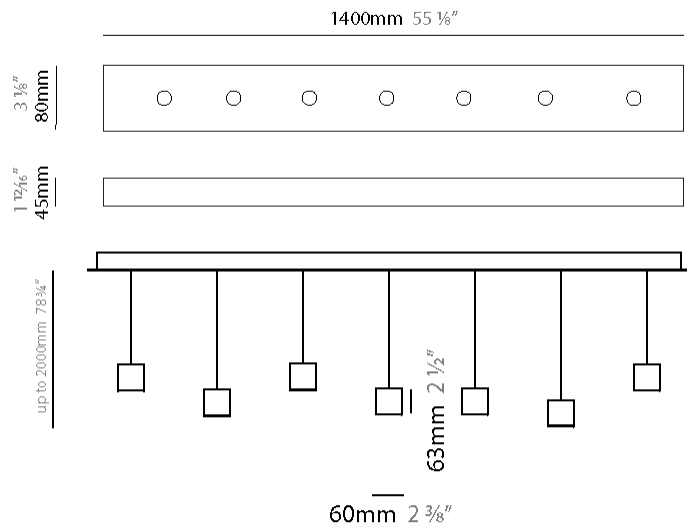

1. To build a product code in our configurator select the specify button on the base model # product page
2. To build a manual product code on this datasheet choose from the options listed below in blue font and add the suffix to the base model #

GENERAL

Series: Match
Subseries: Match 7 Light
Brand: Quasar
Division: Design
Mounting Type: Suspension
Mounting Location: Ceiling
Subcategory: Pendant

PHYSICAL

Shape: Rectangle
Length (mm): 1400
Length (in): 55 1/8"
Width (mm): 80
Width (in): 3 1/8"
Height (mm): 63
Height (in): 2 1/2"
Max. Overall Height (mm): 2063
Max. Overall Height (in): 81 1/4"
Light Distribution: Downlight
Weight (kg): 5
Weight (lbs): 11.02
Diffuser: Acrylic - See Finish Options
Fixture Finish: RED / ORG / YEL / GRN / LBL / TRA
Fixture Material: Aluminum
Cable Details: 2000mm Cable

ELECTRICAL

Lamp Type: LED
Input Wattage (W): 28
Total Output Wattage (W): 21.7
Dimming: Phase Dimming (120Vac Only)
Driver Included: Yes
Driver Location: Integrated
Driver Type: Constant Current - Universal
Driver Class: Class 2
Input Voltage (V): 120 - 277
Constant Current (MA): 350
Upon Request: (Not included - see components) Integral: Phase dimming @120Vac only [Class 1]

LED

Number of LEDs: 7
Color Temperature (°K): 2700
Max. Delivered Lumen (lm): 1925
CRI: >90 CRI
Lamp Life (hrs): 50000

OPTICAL

RATINGS AND CERTIFICATIONS

Certified By: Certified for North American Standards
IP rating: IP20