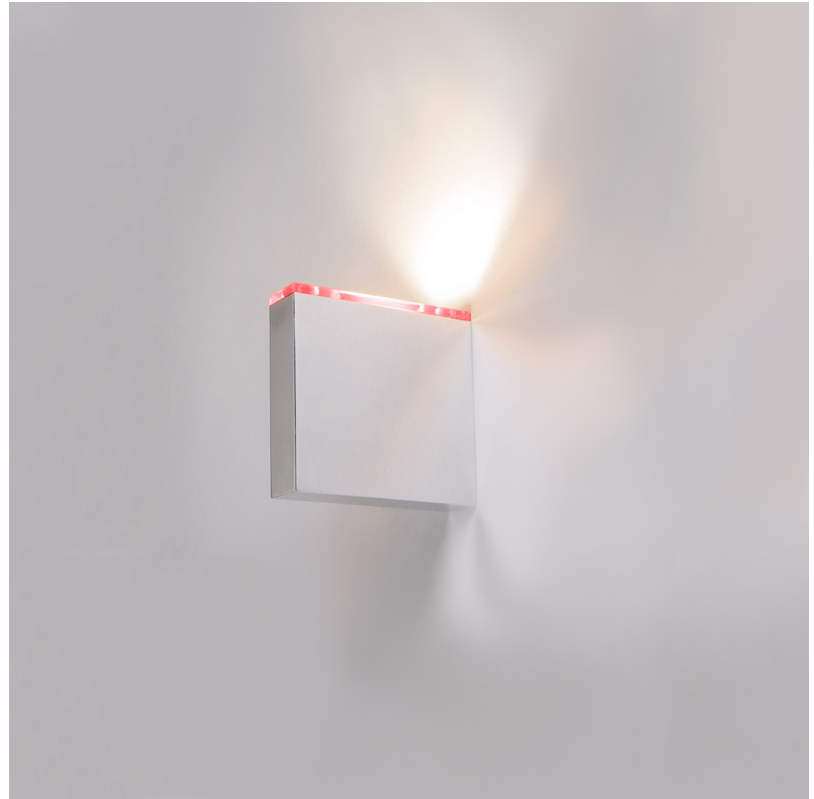

PROJECT
TYPE
SPECIFIER
QUANTITY
DATE

MATCH SINGLE STANDARD SURFACE

D103090-

base number Finish Options

1. To build a product code in our configurator select the specify button on the base model # product page
2. To build a manual product code on this datasheet choose from the options listed below in blue font and add the suffix to the base model #

GENERAL

Series: Match
Subseries: Match Single Standard
Brand: Quasar
Division: Design
Mounting Type: Surface
Mounting Location: Wall
Subcategory: Wall Effect

PHYSICAL

Shape: Abstract
Length (mm): 60
Length (in): 2 3/8
Width (mm): 15
Width (in): 9/16
Height (mm): 63
Height (in): 2 1/2
Light Distribution: Uplight
Weight (kg): 1
Weight (lbs): 2.2
Diffuser: Acrylic – See Finish Options
Fixture Finish: RED / ORG / YEL / GRN / LBL / TRA
Fixture Material: Aluminum

ELECTRICAL

Lamp Type: LED
Input Wattage (W): 4
Total Output Wattage (W): 3.1
Dimming: Non-Dimming / Phase Dimming (120vac Only)
Driver Included: No
Driver Location: Remote
Driver Type: Constant Current - 120 / 277Vac
Driver Class: Class 2
Input Voltage (V): 120 - 277
Constant Current (MA): 350

LED

Color Temperature (°K): 2700
Max. Delivered Lumen (lm): 275
CRI: >90 CRI
Lamp Life (hrs): 50000

OPTICAL

RATINGS AND CERTIFICATIONS

Certified By: Certified for North American Standards
IP rating: IP20