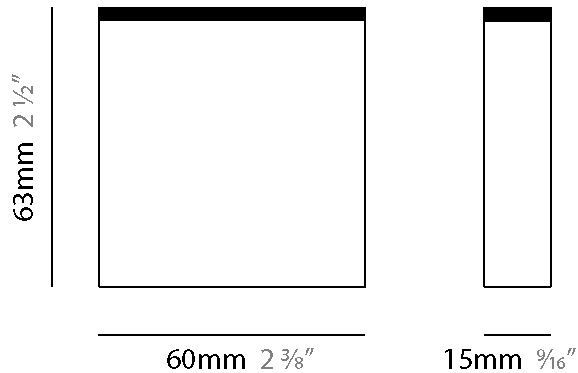

PROJECT
TYPE
SPECIFIER
QUANTITY
DATE

MATCH SINGLE STANDARD SURFACE

D103090-

base number Finish Options

1. To build a product code in our configurator select the specify button on the base model # product page
2. To build a manual product code on this datasheet choose from the options listed below in blue font and add the suffix to the base model #

GENERAL

Series: Match
Subseries: Match Single Standard
Brand: Quasar
Division: Design
Mounting Type: Surface
Mounting Location: Wall
Subcategory: Wall Effect

PHYSICAL

Shape: Abstract
Length (mm): 60
Length (in): 2 3/8
Width (mm): 15
Width (in): 9/16
Height (mm): 63
Height (in): 2 1/2
Light Distribution: Uplight
Weight (kg): 1
Weight (lbs): 2.2
Diffuser: Acrylic – See Finish Options
Fixture Finish: RED / ORG / YEL / GRN / LBL / TRA
Fixture Material: Aluminum

ELECTRICAL

Lamp Type: LED
Input Wattage (W): 4
Total Output Wattage (W): 3.1
Dimming: Non-Dimming / Phase Dimming (120vac Only)
Driver Included: No
Driver Location: Remote
Driver Type: Constant Current - 120 / 277Vac
Driver Class: Class 2
Input Voltage (V): 120 - 277
Constant Current (MA): 350

LED

Color Temperature (°K): 2700
Max. Delivered Lumen (lm): 275
CRI: >90 CRI
Lamp Life (hrs): 50000

OPTICAL

RATINGS AND CERTIFICATIONS

Certified By: Certified for North American Standards
IP rating: IP20