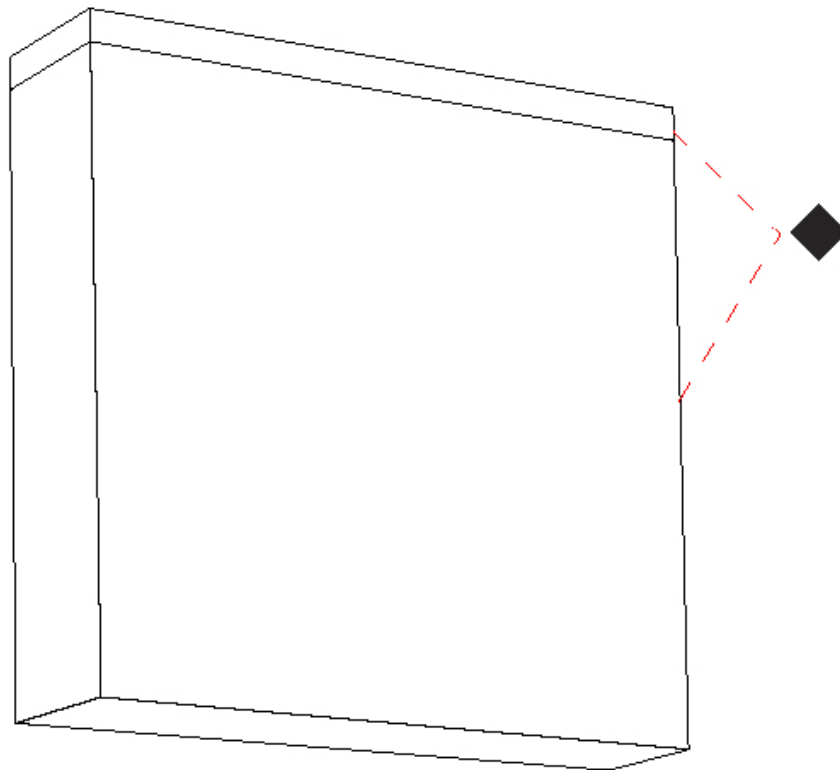

MATCH SINGLE STANDARD SURFACE

D103090-

PROJECT	_____
TYPE	_____
SPECIFIER	_____
QUANTITY	_____
DATE	_____