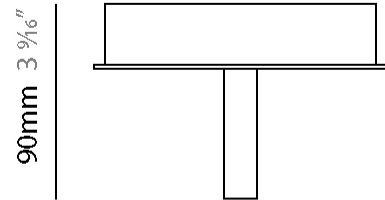

MATCH SINGLE STANDARD SURFACE

D103105-

base number Finish
Options

1. To build a product code in our configurator select the specify button on the base model # product page
2. To build a manual product code on this datasheet choose from the options listed below in blue font and add the suffix to the base model #

GENERAL

Series: Match
Subseries: Match Single Standard
Brand: Quasar
Division: Design
Mounting Type: Surface
Mounting Location: Wall
Subcategory: Wall Effect

PHYSICAL

Shape: Abstract
Length (mm): 135
Length (in): 5 ⁵/₁₆
Height (mm): 63
Height (in): 2 ¹/₂
Extension (mm): 90
Extension (in): 3 ⁹/₁₆
Light Distribution: Uplight
Weight (kg): 1.5
Weight (lbs): 3.31
Diffuser: Acrylic – See Finish Options
Fixture Finish: [RED](#) / [ORG](#) / [YEL](#) / [GRN](#) / [LBL](#) / [TRA](#)
Fixture Material: Aluminum

ELECTRICAL

Lamp Type: LED
Input Wattage (W): 4
Total Output Wattage (W): 3.1
Dimming: Phase Dimming (120Vac Only)
Driver Included: Yes
Driver Location: Integrated
Driver Type: Constant Current - 120Vac
Driver Class: Class 2
Input Voltage (V): 120 - 277
Constant Current (MA): 350
Upon Request: (Not included - see components) Integral: Non-dimming 277Vac / Remote: Phase dimming @120Vac only

LED

Color Temperature (°K): 2700
Max. Delivered Lumen (lm): 275
CRI: >90 CRI
Lamp Life (hrs): 50000

OPTICAL

RATINGS AND CERTIFICATIONS

Certified By: Certified for North American Standards
IP rating: IP20

PROJECT
TYPE
SPECIFIER
QUANTITY
DATE

135mm 5 ⁵/₁₆"