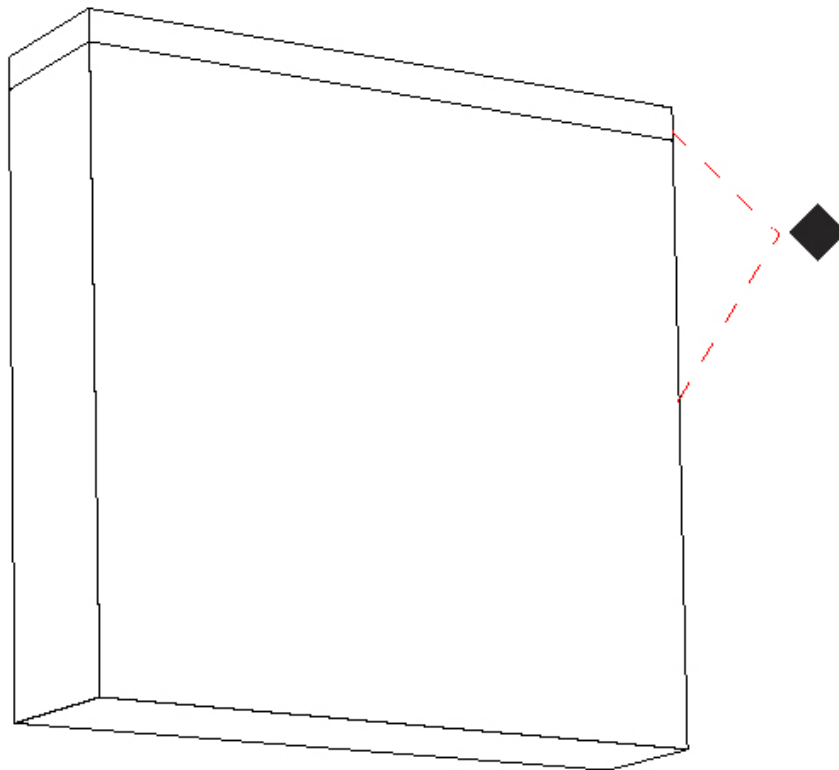

MATCH SINGLE STANDARD SURFACE

D103090-

PROJECT

TYPE

SPECIFIER

QUANTITY

DATE

D