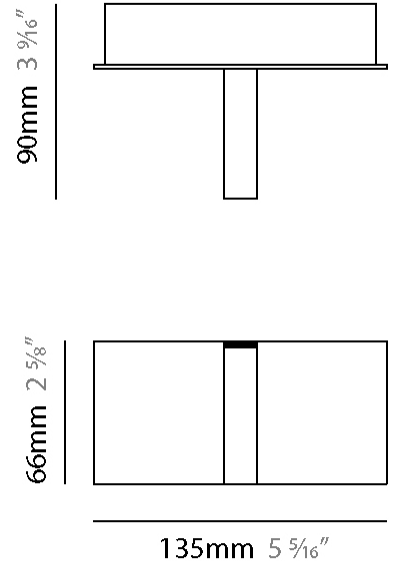

MATCH SINGLE STANDARD SURFACE

D103105-

base number Finish
Options

1. To build a product code in our configurator select the specify button on the base model # product page
2. To build a manual product code on this datasheet choose from the options listed below in blue font and add the suffix to the base model #

GENERAL

Series: Match
Subseries: Match Single Standard
Brand: Quasar
Division: Design
Mounting Type: Surface
Mounting Location: Wall
Subcategory: Wall Effect

PHYSICAL

Shape: Abstract
Length (mm): 135
Length (in): 5 ⁵/₁₆
Height (mm): 63
Height (in): 2 ¹/₂
Extension (mm): 90
Extension (in): 3 ³/₁₆
Light Distribution: Uplight
Weight (kg): 1.5
Weight (lbs): 3.31
Diffuser: Acrylic – See Finish Options
Fixture Finish: [RED](#) / [ORG](#) / [YEL](#) / [GRN](#) / [LBL](#) / [TRA](#)
Fixture Material: Aluminum

ELECTRICAL

Lamp Type: LED
Input Wattage (W): 4
Total Output Wattage (W): 3.1
Dimming: Phase Dimming (120Vac Only)
Driver Included: Yes
Driver Location: Integrated
Driver Type: Constant Current - 120Vac
Driver Class: Class 2
Input Voltage (V): 120 - 277
Constant Current (MA): 350
Upon Request: (Not included - see components) Integral: Non-dimming 277Vac / Remote: Phase dimming @120Vac only

LED

Color Temperature (°K): 2700
Max. Delivered Lumen (lm): 275
CRI: >90 CRI
Lamp Life (hrs): 50000

OPTICAL

RATINGS AND CERTIFICATIONS

Certified By: Certified for North American Standards
IP rating: IP20

PROJECT
TYPE
SPECIFIER
QUANTITY
DATE