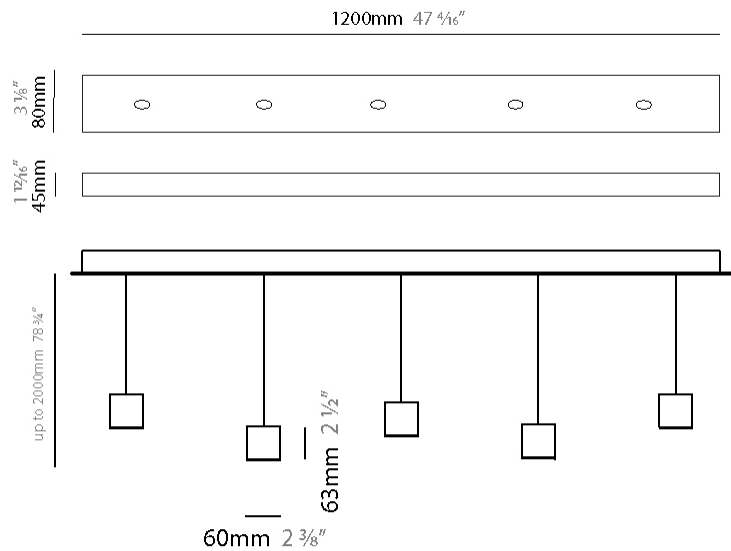

D101471-

base number _____
Finish Options _____

1. To build a product code in our configurator select the specify button on the base model # product page
2. To build a manual product code on this datasheet choose from the options listed below in blue font and add the suffix to the base model #

GENERAL

Series: Match
Subseries: Match 5 Light
Partner: Quasar
Division: Design
Installation: Suspension
Product Type: Pendant
Mounting Location: Ceiling
Light Distribution: Downlight

PHYSICAL

Shape: Rectangle
Length (mm): 1200
Length (in): 47 ¼
Width (mm): 80
Width (in): 3 ⅞
Height (mm): 63
Height (in): 2 ½
Max. Overall Height (mm): 2063
Max. Overall Height (in): 81 ¼
Weight (kg): 4
Weight (lbs): 8.82
Diffuser: Acrylic – See Finish Options
Fixture Finish: RED / ORG / YEL / GRN / LBL / TRA
Fixture Material: Aluminum
Cable Details: 2000mm Cable

ELECTRICAL

Lamp Type: LED
Input Wattage (W): 20
Total Output Wattage (W): 15.5
Dimming: Phase Dimming (120Vac Only)
Driver Included: Yes
Driver Location: Integrated
Driver Type: Constant Current - Universal
Driver Class: Class 2
Input Voltage (V): 120 - 277
Constant Current (MA): 350
Upon Request: (Not included - see components) Integral: Phase dimming @120Vac only

LED

Number of LEDs: 5
Color Temperature (°K): 2700
Max. Delivered Lumen (lm): 1375
CRI: >90 CRI
Lamp Life (hrs): 50000

OPTICAL

RATINGS AND CERTIFICATIONS

Certified By: Certified for North American Standards
IP rating: IP20