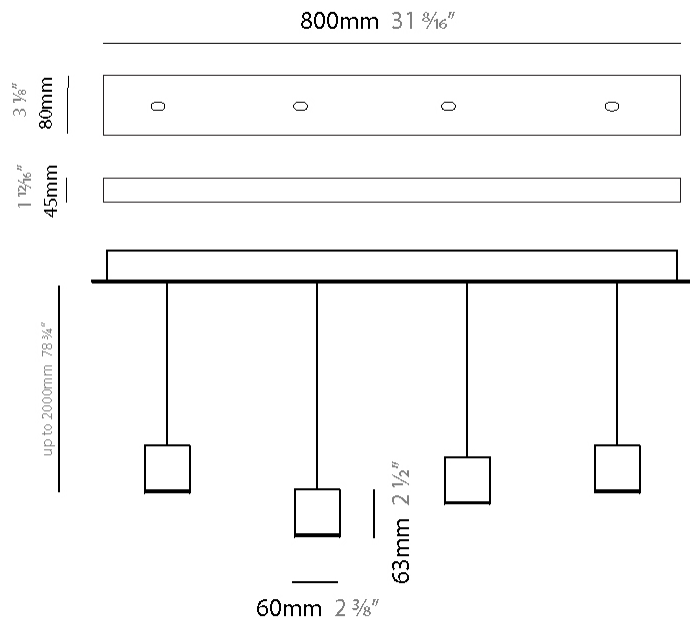

1. To build a product code in our configurator select the specify button on the base model # product page
2. To build a manual product code on this datasheet choose from the options listed below in blue font and add the suffix to the base model #

GENERAL

Series: Match
Subseries: Match 4 Light
Partner: Quasar
Division: Design
Installation: Suspension
Product Type: Pendant
Mounting Location: Ceiling
Light Distribution: Downlight

PHYSICAL

Shape: Rectangle
Length (mm): 800
Length (in): 31 1/2"
Width (mm): 80
Width (in): 3 1/8"
Height (mm): 63
Height (in): 2 1/2"
Max. Overall Height (mm): 2063
Max. Overall Height (in): 81 1/4"
Weight (kg): 3
Weight (lbs): 6.61
Diffuser: Acrylic - See Finish Options
Fixture Finish: RED / ORG / YEL / GRN / LBL / TRA
Fixture Material: Aluminum
Cable Details: 2000mm Cable

ELECTRICAL

Lamp Type: LED
Input Wattage (W): 16
Total Output Wattage (W): 12.4
Dimming: Phase Dimming (120Vac Only)
Driver Included: Yes
Driver Location: Integrated
Driver Type: Constant Current - Universal
Driver Class: Class 2
Input Voltage (V): 120 - 277
Constant Current (MA): 350
Upon Request: (Not included - see components) Integral: Phase dimming @120Vac only

LED

Number of LEDs: 4
Color Temperature (°K): 2700
Max. Delivered Lumen (lm): 1100
CRI: >90 CRI
Lamp Life (hrs): 50000

OPTICAL

RATINGS AND CERTIFICATIONS

Certified By: Certified for North American Standards
IP rating: IP20