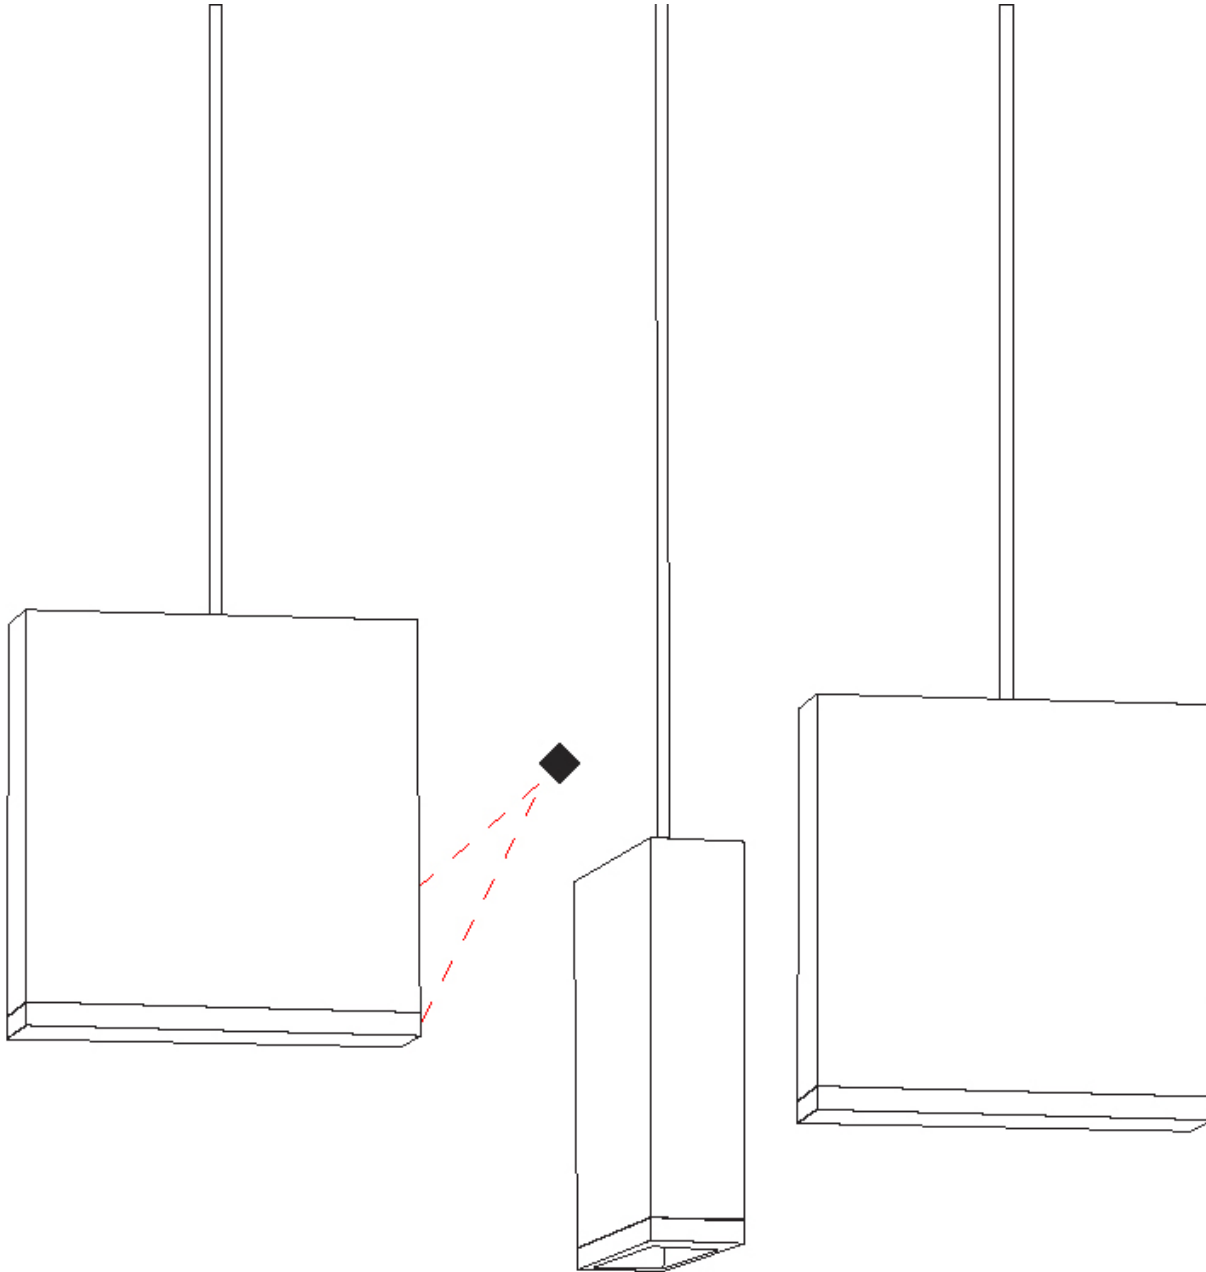

MATCH 3 LIGHT SUSPENSION

D101469-

PROJECT _____

TYPE _____

SPECIFIER _____

QUANTITY _____

DATE _____

D