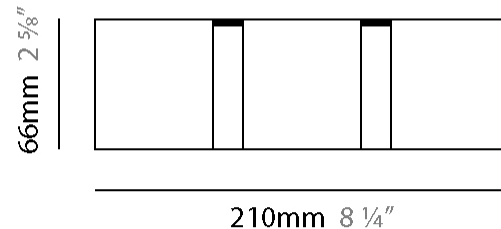

PROJECT
TYPE
SPECIFIER
QUANTITY
DATE

MATCH 2 LIGHT SURFACE

D103106-

base number Finish
Options

1. To build a product code in our configurator select the specify button on the base model # product page
2. To build a manual product code on this datasheet choose from the options listed below in blue font and add the suffix to the base model #

GENERAL

Series: Match
Subseries: Match 2 Light
Partner: Quasar
Division: Design
Installation: Surface
Product Type: Wall Surface
Mounting Location: Wall
Light Distribution: Uplight

PHYSICAL

Shape: Rectangle
Length (mm): 210
Length (in): 8 1/4
Height (mm): 66
Height (in): 2 5/8
Extension (mm): 90
Extension (in): 3 5/16
Weight (kg): 2
Weight (lbs): 4.41
Diffuser: Acrylic – See Finish Options
Fixture Finish: [RED](#) / [ORG](#) / [YEL](#) / [GRN](#) / [LBL](#) / [TRA](#)
Fixture Material: Aluminum

ELECTRICAL

Lamp Type: LED
Input Wattage (W): 8
Total Output Wattage (W): 6.2
Dimming: Phase Dimming (120Vac Only)
Driver Included: Yes
Driver Location: Integrated
Driver Type: Constant Current - 120Vac
Driver Class: Class 2
Input Voltage (V): 120 - 277
Constant Current (MA): 350
Upon Request: (Not included - see components) Integral: Non-dimming 277Vac / Remote: Phase dimming @120Vac only

LED

Number of LEDs: 2
Color Temperature (°K): 2700
Max. Delivered Lumen (lm): 550
CRI: >90 CRI
Lamp Life (hrs): 50000

OPTICAL

RATINGS AND CERTIFICATIONS

Certified By: Certified for North American Standards
IP rating: IP20