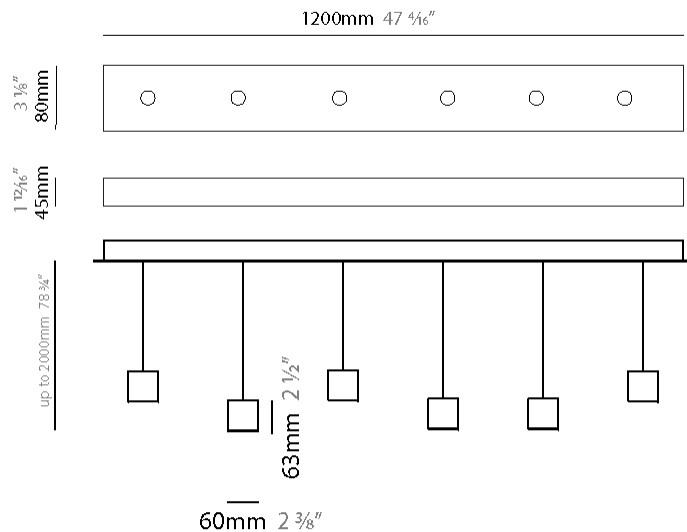

1. To build a product code in our configurator select the specify button on the base model # product page
2. To build a manual product code on this datasheet choose from the options listed below in blue font and add the suffix to the base model #

GENERAL

Series: Match
Subseries: Match 6 Light
Partner: Quasar
Division: Design
Installation: Suspension
Product Type: Pendant
Mounting Location: Ceiling
Light Distribution: Downlight

PHYSICAL

Shape: Rectangle
Length (mm): 1200
Length (in): 47 1/4
Width (mm): 80
Width (in): 3 1/8
Height (mm): 63
Height (in): 2 1/2
Max. Overall Height (mm): 2063
Max. Overall Height (in): 81 1/4
Weight (kg): 4
Weight (lbs): 8.82
Diffuser: Acrylic - See Finish Options
Fixture Finish: RED / ORG / YEL / GRN / LBL / TRA
Fixture Material: Aluminum
Cable Details: 2000mm Cable

ELECTRICAL

Lamp Type: LED
Input Wattage (W): 24
Total Output Wattage (W): 18.6
Dimming: Phase Dimming (120Vac Only)
Driver Included: Yes
Driver Location: Integrated
Driver Type: Constant Current - Universal
Driver Class: Class 2
Input Voltage (V): 120 - 277
Constant Current (MA): 350
Upon Request: (Not included - see components) Integral: Phase dimming @120Vac only

LED

Number of LEDs: 6
Color Temperature (°K): 2700
Max. Delivered Lumen (lm): 1650
CRI: >90 CRI
Lamp Life (hrs): 50000

OPTICAL

RATINGS AND CERTIFICATIONS

Certified By: Certified for North American Standards
IP rating: IP20