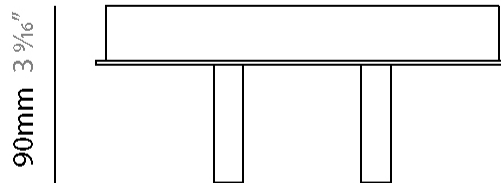

PROJECT
TYPE
SPECIFIER
QUANTITY
DATE

MATCH 2 LIGHT SURFACE

D103106-

base number Finish
Options

1. To build a product code in our configurator select the specify button on the base model # product page
2. To build a manual product code on this datasheet choose from the options listed below in blue font and add the suffix to the base model #

GENERAL

Series: Match
Subseries: Match 2 Light
Partner: Quasar
Division: Design
Installation: Surface
Product Type: Wall Surface
Mounting Location: Wall
Light Distribution: Uplight

PHYSICAL

Shape: Rectangle
Length (mm): 210
Length (in): 8 1/4
Height (mm): 66
Height (in): 2 5/8
Extension (mm): 90
Extension (in): 3 5/16
Weight (kg): 2
Weight (lbs): 4.41
Diffuser: Acrylic – See Finish Options
Fixture Finish: [RED](#) / [ORG](#) / [YEL](#) / [GRN](#) / [LBL](#) / [TRA](#)
Fixture Material: Aluminum

ELECTRICAL

Lamp Type: LED
Input Wattage (W): 8
Total Output Wattage (W): 6.2
Dimming: Phase Dimming (120Vac Only)
Driver Included: Yes
Driver Location: Integrated
Driver Type: Constant Current - 120Vac
Driver Class: Class 2
Input Voltage (V): 120 - 277
Constant Current (MA): 350
Upon Request: (Not included - see components) Integral: Non-dimming 277Vac / Remote: Phase dimming @120Vac only

LED

Number of LEDs: 2
Color Temperature (°K): 2700
Max. Delivered Lumen (lm): 550
CRI: >90 CRI
Lamp Life (hrs): 50000

OPTICAL

RATINGS AND CERTIFICATIONS

Certified By: Certified for North American Standards
IP rating: IP20