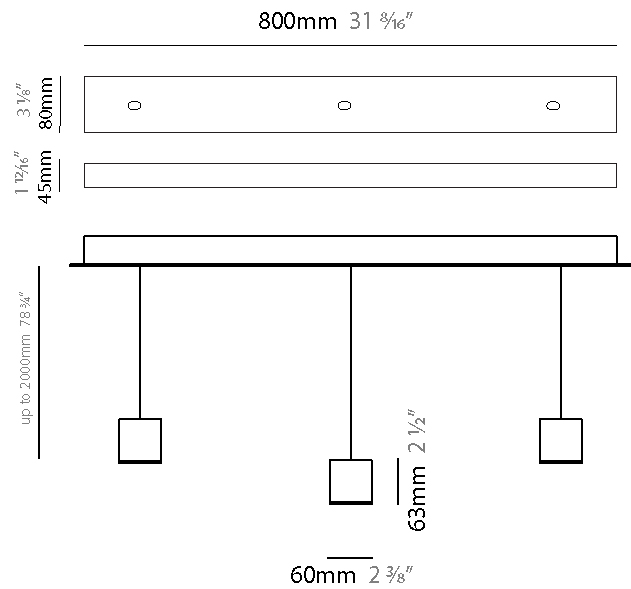

1. To build a product code in our configurator select the specify button on the base model # product page
2. To build a manual product code on this datasheet choose from the options listed below in blue font and add the suffix to the base model #

GENERAL

Series: Match
Subseries: Match 3 Light
Partner: Quasar
Division: Design
Installation: Suspension
Product Type: Pendant
Mounting Location: Ceiling
Light Distribution: Downlight

PHYSICAL

Shape: Rectangle
Length (mm): 800
Length (in): 31 1/2"
Width (mm): 80
Width (in): 3 1/8"
Height (mm): 63
Height (in): 2 1/2"
Max. Overall Height (mm): 2063
Max. Overall Height (in): 81 1/4"
Weight (kg): 3
Weight (lbs): 6.61
Diffuser: Acrylic - See Finish Options
Fixture Finish: RED / ORG / YEL / GRN / LBL / TRA
Fixture Material: Aluminum
Cable Details: 2000mm Cable

ELECTRICAL

Lamp Type: LED
Input Wattage (W): 12
Total Output Wattage (W): 9.3
Dimming: Phase Dimming (120Vac Only)
Driver Included: Yes
Driver Location: Integrated
Driver Type: Constant Current - Universal
Driver Class: Class 2
Input Voltage (V): 120 - 277
Constant Current (MA): 350
Upon Request: (Not included - see components) Integral: Phase dimming @120Vac only

LED

Number of LEDs: 3
Color Temperature (°K): 2700
Max. Delivered Lumen (lm): 825
CRI: >90 CRI
Lamp Life (hrs): 50000

OPTICAL

RATINGS AND CERTIFICATIONS

Certified By: Certified for North American Standards
IP rating: IP20