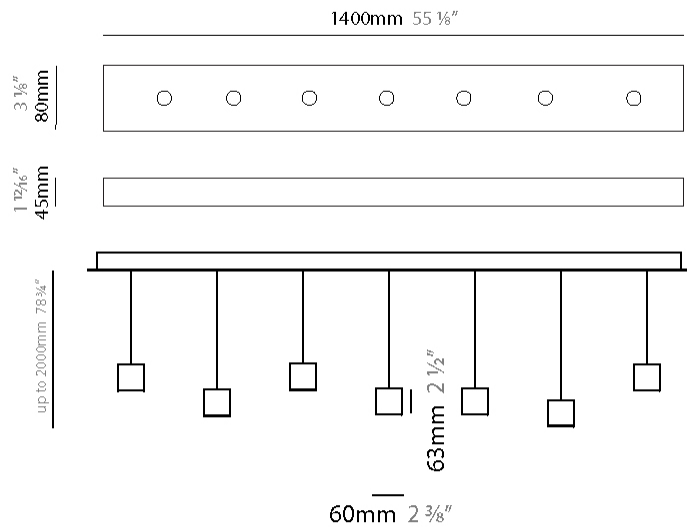

1. To build a product code in our configurator select the specify button on the base model # product page
2. To build a manual product code on this datasheet choose from the options listed below in blue font and add the suffix to the base model #

GENERAL

Series: Match
Subseries: Match 7 Light
Partner: Quasar
Division: Design
Installation: Suspension
Product Type: Pendant
Mounting Location: Ceiling
Light Distribution: Downlight

PHYSICAL

Shape: Rectangle
Length (mm): 1400
Length (in): 55 1/8"
Width (mm): 80
Width (in): 3 1/8"
Height (mm): 63
Height (in): 2 1/2"
Max. Overall Height (mm): 2063
Max. Overall Height (in): 81 1/4"
Weight (kg): 5
Weight (lbs): 11.02
Diffuser: Acrylic - See Finish Options
Fixture Finish: RED / ORG / YEL / GRN / LBL / TRA
Fixture Material: Aluminum
Cable Details: 2000mm Cable

ELECTRICAL

Lamp Type: LED
Input Wattage (W): 28
Total Output Wattage (W): 21.7
Dimming: Phase Dimming (120Vac Only)
Driver Included: Yes
Driver Location: Integrated
Driver Type: Constant Current - Universal
Driver Class: Class 2
Input Voltage (V): 120 - 277
Constant Current (MA): 350
Upon Request: (Not included - see components) Integral: Phase dimming @120Vac only [Class 1]

LED

Number of LEDs: 7
Color Temperature (°K): 2700
Max. Delivered Lumen (lm): 1925
CRI: >90 CRI
Lamp Life (hrs): 50000

OPTICAL

RATINGS AND CERTIFICATIONS

Certified By: Certified for North American Standards
IP rating: IP20