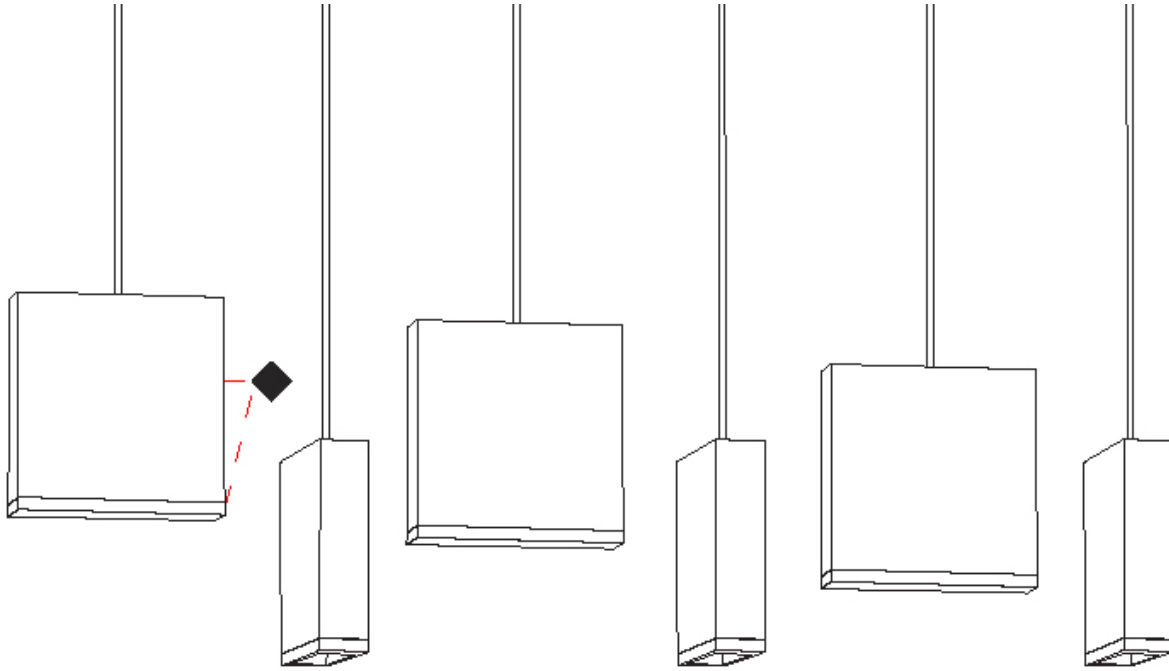

MATCH 6 LIGHT SUSPENSION

D101472-

PROJECT

TYPE

SPECIFIER

QUANTITY

DATE

D