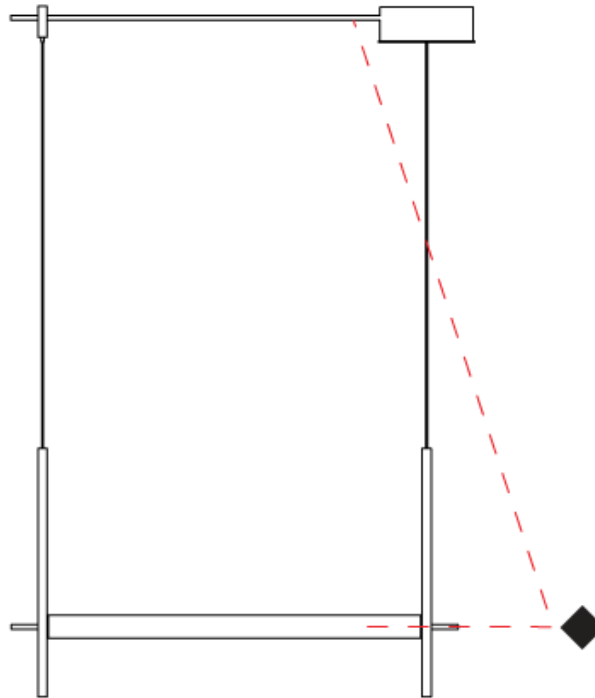

MATRIX SUSPENSION

D1010083-

PROJECT

TYPE

SPECIFIER

QUANTITY

DATE

D