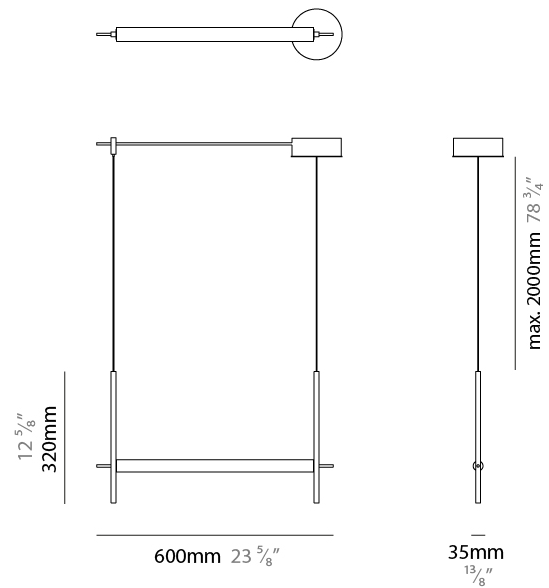

MATRIX SUSPENSION

D1010083-

base number Finish
Options

PROJECT
TYPE
SPECIFIER
QUANTITY
DATE

1. To build a product code in our configurator select the specify button on the base model # product page
2. To build a manual product code on this datasheet choose from the options listed below in blue font and add the suffix to the base model #

GENERAL

Series: Matrix
Partner: Quasar
Division: Design
Installation: Suspension
Product Type: Pendant
Mounting Location: Ceiling

PHYSICAL

Shape: Cylinder
Length (mm): 600
Length (in): 23 ⁵/₈
Width (mm): 35
Width (in): 13/8
Height (mm): 320
Height (in): 12 ⁵/₈
Max. Overall Height (mm): 2320
Max. Overall Height (in): 91 ⁷/₁₆
Fixture Finish: [NIC / BRA / BBR](#)
Fixture Material: Metal / Glass
Cable Details: 2,000mm/78 3/4" Transparent Cable

ELECTRICAL

Lamp Type: LED
Input Wattage (W): 4.2
Total Output Wattage (W): 3.5
Dimming: Phase Dimming (120Vac Only)
Driver Included: Yes
Driver Location: Integrated
Driver Type: Constant Voltage - Universal
Driver Class: Class 2
Input Voltage (V): 120 - 277
Output Voltage (V): 24

LED

Color Temperature (°K): 2700
Max. Delivered Lumen (lm): 378
CRI: >95 CRI
Lamp Life (hrs): 50000

OPTICAL

RATINGS AND CERTIFICATIONS

Certified By: Certified for North American Standards
IP rating: IP20