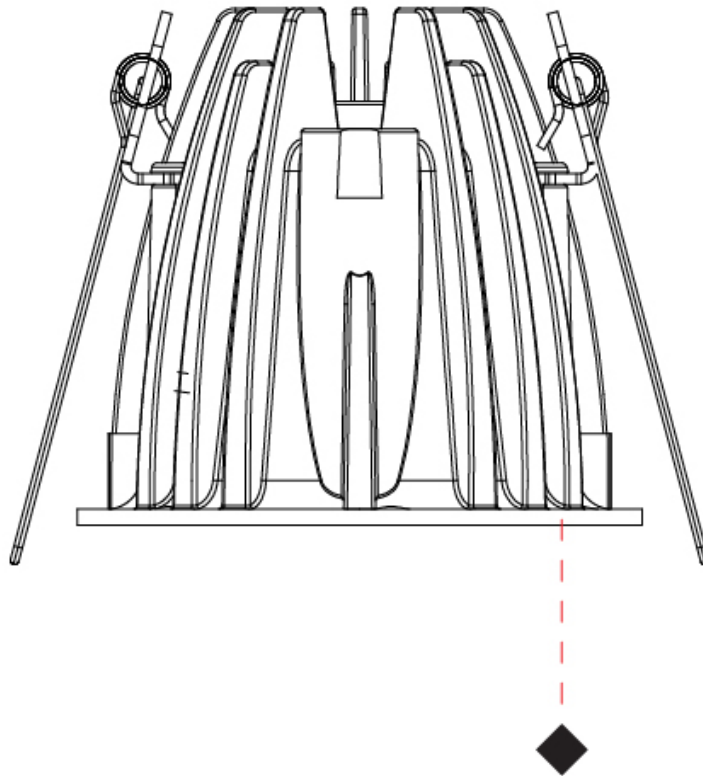

MAXIMA RECESSED

A12R0006-

PROJECT _____

TYPE _____

SPECIFIER _____

QUANTITY _____

DATE _____

A