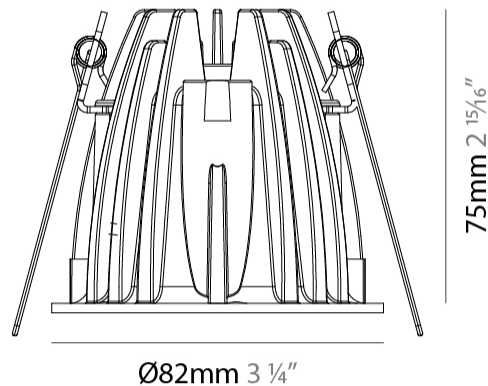

MAXIMA RECESSED

E12R0005-

base number   Color   Finish   Lens
Temperature   Options   Options

1. To build a product code in our configurator select the specify button on the base model # product page
2. To build a manual product code on this datasheet choose from the options listed below in blue font and add the suffix to the base model #

GENERAL

Series: Maxima
Brand: Unonovesette
Division: Exterior
Mounting Type: Recessed
Mounting Location: Ceiling
Subcategory: Downlight

PHYSICAL

Shape: Round
Diameter (mm): 82
Diameter (in): 3 1/4
Height (mm): 75
Height (in): 2 15/16
Light Distribution: Downlight
Weight (kg): 0.235
Weight (lbs): 0.52
Screws: AISI 316L Anti-Vandal
Fixture Finish: WHI / BLK
Fixture Material: Aluminum Die Cast
Cable Details: 30 cm PVC + PVC 2x0,5 mm2
Cut-out Measurements: 74mm / 2 15/16"

ELECTRICAL

Lamp Type: LED
Input Wattage (W): 12.9
Dimming: Non-Dimming / Phase Dimming (120Vac only) / 0-10V Dimming
Driver Included: No
Driver Location: Remote
Driver Type: Constant Current - Universal
Driver Class: Class 2
Input Voltage (V): 120 - 277
Constant Current (MA): 500
Upon Request: Dim-to-warm is 0-10Vdc dimming

LED

Color Temperature (°K): 2700 / 3000 / 4000
Max. Delivered Lumen (lm): 1154 (300K)
CRI: >90 CRI
Lamp Life (hrs): 100000

OPTICAL

Optic°: 20 / 32 / 40
Beam Angle: Narrow / Medium / Wide

RATINGS AND CERTIFICATIONS

Certified By: Certified for North American Standards
IP rating: IP20
Bug Rating: B1 U0 G0