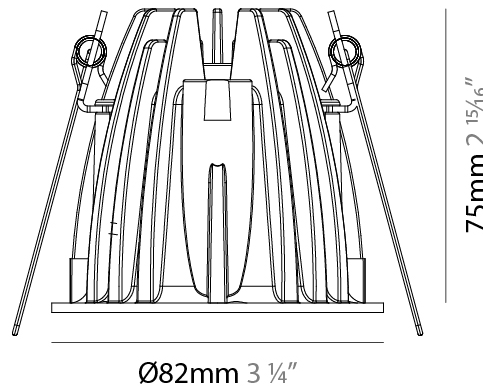

PROJECT	_____
TYPE	_____
SPECIFIER	_____
QUANTITY	_____
DATE	_____

MAXIMA RECESSED

E12R0006-

base number   Finish Options   Lens Options

1. To build a product code in our configurator select the specify button on the base model # product page
2. To build a manual product code on this datasheet choose from the options listed below in blue font and add the suffix to the base model #

GENERAL

Series: Maxima
Brand: Unonovesette
Division: Exterior
Mounting Type: Recessed
Mounting Location: Ceiling
Subcategory: Downlight

PHYSICAL

Shape: Round
Diameter (mm): 82
Diameter (in): 3 1/4
Height (mm): 75
Height (in): 2 15/16
Light Distribution: Downlight
Weight (kg): 0.235
Weight (lbs): 0.52
Screws: AISI 316L Anti-Vandal
Fixture Finish: WHI / BLK
Fixture Material: Aluminum Die Cast
Cable Details: 30 cm PVC + PVC 2x0,5 mm2
Cut-out Measurements: 74mm / 2 15/16"

ELECTRICAL

Lamp Type: LED
Input Wattage (W): 11.8
Dimming: Dali Dimming
Driver Included: No
Driver Location: Remote
Driver Type: Constant Current - Universal
Driver Class: Class 2
Input Voltage (V): 120 - 277
Constant Current (MA): 500

LED

Color Temperature (°K): 1800-3000 - Dim to Warm
Max. Delivered Lumen (lm): 28 - 1045
CRI: >90 CRI
Lamp Life (hrs): 100000
Special LEDs offerings: Dim to Warm

OPTICAL

Optic°: 20 / 40
Beam Angle: Narrow / Wide

RATINGS AND CERTIFICATIONS

Certified By: Certified for North American Standards
IP rating: IP20
Bug Rating: B1 U0 G0