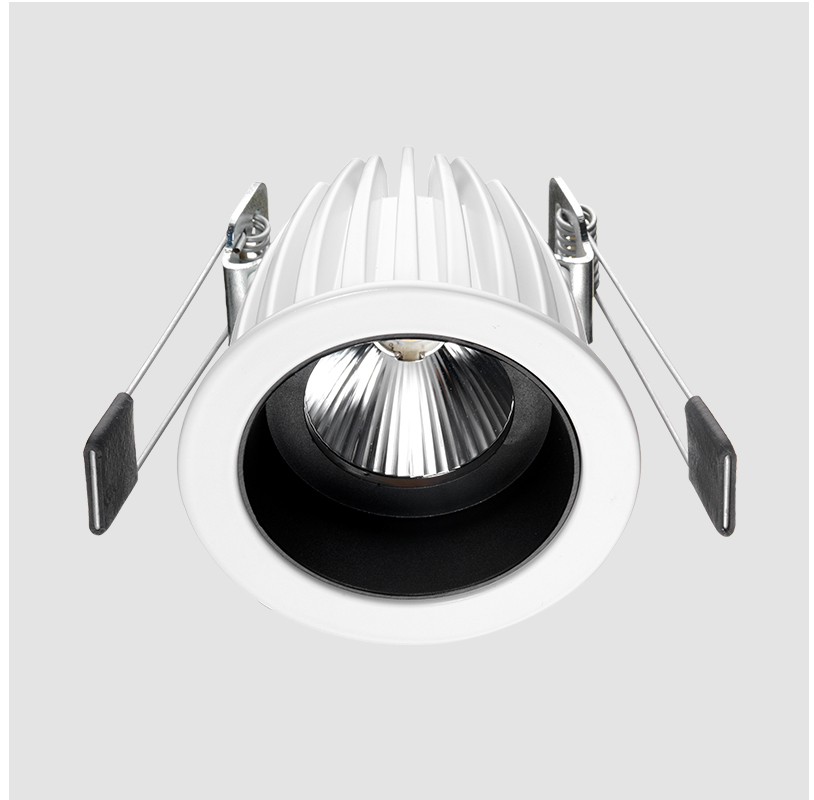

MAXIMA RECESSED

E12R0005-

base number   Color   Finish   Lens
Temperature   Options   Options

1. To build a product code in our configurator select the specify button on the base model # product page
2. To build a manual product code on this datasheet choose from the options listed below in blue font and add the suffix to the base model #

GENERAL

Series: Maxima
Brand: Unonovesette
Division: Exterior
Mounting Type: Recessed
Mounting Location: Ceiling
Subcategory: Downlight

PHYSICAL

Shape: Round
Diameter (mm): 82
Diameter (in): 3 1/4
Height (mm): 75
Height (in): 2 15/16
Light Distribution: Downlight
Weight (kg): 0.235
Weight (lbs): 0.52
Screws: AISI 316L Anti-Vandal
Fixture Finish: WHI / BLK
Fixture Material: Aluminum Die Cast
Cable Details: 30 cm PVC + PVC 2x0,5 mm2
Cut-out Measurements: 74mm / 2 15/16"

ELECTRICAL

Lamp Type: LED
Input Wattage (W): 12.9
Dimming: Non-Dimming / Phase Dimming (120Vac only) / 0-10V Dimming
Driver Included: No
Driver Location: Remote
Driver Type: Constant Current - Universal
Driver Class: Class 2
Input Voltage (V): 120 - 277
Constant Current (MA): 500
Upon Request: Dim-to-warm is 0-10Vdc dimming

LED

Color Temperature (°K): 2700 / 3000 / 4000
Max. Delivered Lumen (lm): 1154 (300K)
CRI: >90 CRI
Lamp Life (hrs): 100000

OPTICAL

Optic°: 20 / 32 / 40
Beam Angle: Narrow / Medium / Wide

RATINGS AND CERTIFICATIONS

Certified By: Certified for North American Standards
IP rating: IP20
Bug Rating: B1 U0 G0