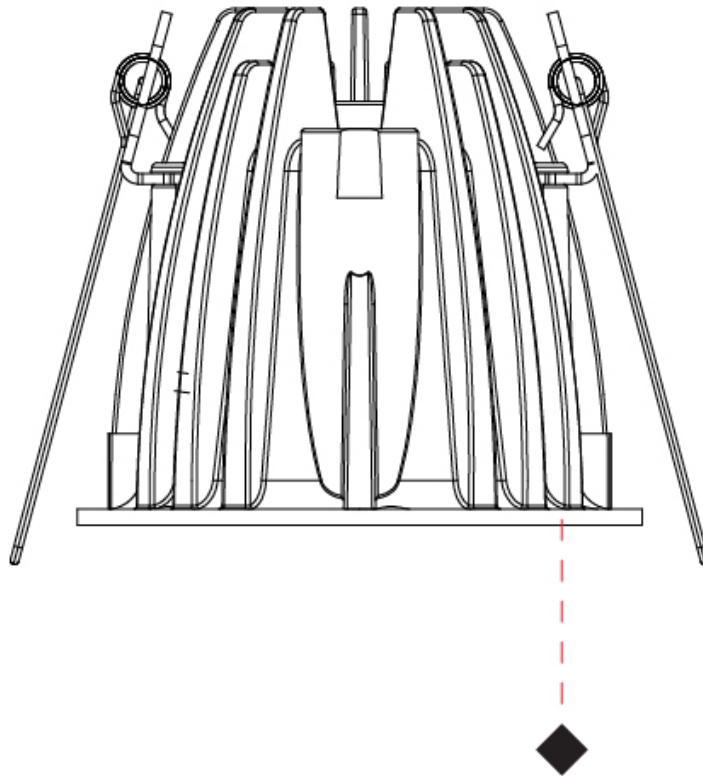

MAXIMA RECESSED

A12R0006-

PROJECT	_____
TYPE	_____
SPECIFIER	_____
QUANTITY	_____
DATE	_____

A