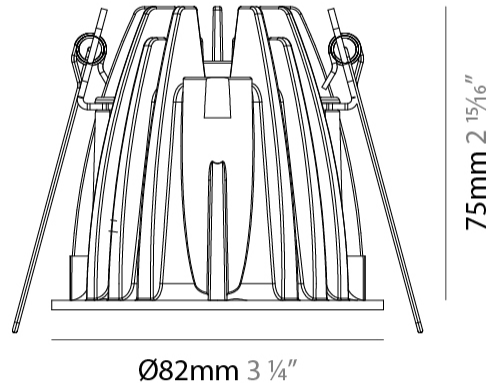

A12R0005-

base number   Color   Finish   Lens
Temperature   Options   Options

1. To build a product code in our configurator select the specify button on the base model # product page
2. To build a manual product code on this datasheet choose from the options listed below in blue font and add the suffix to the base model #

GENERAL

Series: Maxima
Brand: Unonovesette
Division: Architectural
Mounting Type: Recessed
Mounting Location: Ceiling
Subcategory: Downlight

PHYSICAL

Shape: Round
Diameter (mm): 82
Diameter (in): 3 1/4
Height (mm): 75
Height (in): 2 15/16
Light Distribution: Downlight
Weight (kg): 0.235
Weight (lbs): 0.52
Screws: AISI 316L Anti-Vandal
Fixture Finish: WHI / BLK
Fixture Material: Aluminum Die Cast
Cable Details: 30 cm PVC + PVC 2x0,5 mm2
Cut-out Measurements: 74mm / 2 15/16"

ELECTRICAL

Lamp Type: LED
Input Wattage (W): 12.9
Dimming: Non-Dimming / Phase Dimming (120Vac only) / 0-10V Dimming
Driver Included: No
Driver Location: Remote
Driver Type: Constant Current - Universal
Driver Class: Class 2
Input Voltage (V): 120 - 277
Constant Current (MA): 500
Upon Request: Dim-to-warm is 0-10Vdc dimming

LED

Color Temperature (°K): 2700 / 3000 / 4000
Max. Delivered Lumen (lm): 1154 (300K)
CRI: >90 CRI
Lamp Life (hrs): 100000

OPTICAL

Optic°: 20 / 32 / 40
Beam Angle: Narrow / Medium / Wide

RATINGS AND CERTIFICATIONS

Certified By: Certified for North American Standards
IP rating: IP20
Bug Rating: B1 U0 G0