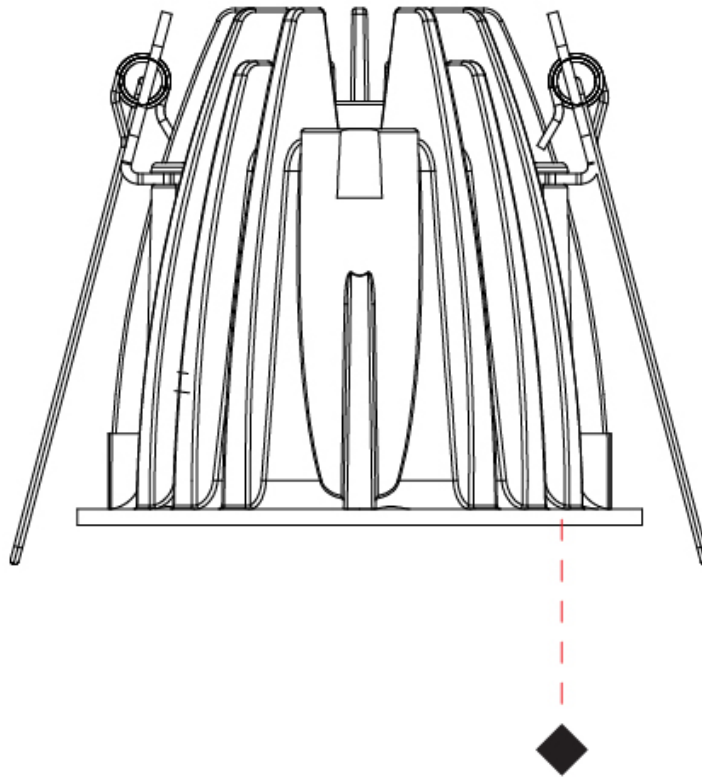

MAXIMA RECESSED

A12R0006-

PROJECT _____

TYPE _____

SPECIFIER _____

QUANTITY _____

DATE _____

A