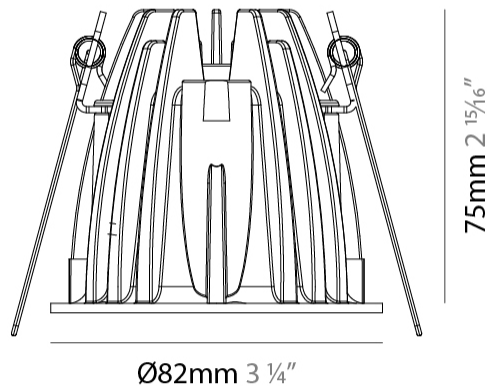

A12R0005-

base number   Color   Finish   Lens
Temperature   Options   Options

1. To build a product code in our configurator select the specify button on the base model # product page
2. To build a manual product code on this datasheet choose from the options listed below in blue font and add the suffix to the base model #

GENERAL

Series: Maxima
Brand: Unonovesette
Division: Architectural
Mounting Type: Recessed
Mounting Location: Ceiling
Subcategory: Downlight

PHYSICAL

Shape: Round
Diameter (mm): 82
Diameter (in): 3 1/4
Height (mm): 75
Height (in): 2 15/16
Light Distribution: Downlight
Weight (kg): 0.235
Weight (lbs): 0.52
Screws: AISI 316L Anti-Vandal
Fixture Finish: WHI / BLK
Fixture Material: Aluminum Die Cast
Cable Details: 30 cm PVC + PVC 2x0,5 mm2
Cut-out Measurements: 74mm / 2 15/16"

ELECTRICAL

Lamp Type: LED
Input Wattage (W): 12.9
Dimming: Non-Dimming / Phase Dimming (120Vac only) / 0-10V Dimming
Driver Included: No
Driver Location: Remote
Driver Type: Constant Current - Universal
Driver Class: Class 2
Input Voltage (V): 120 - 277
Constant Current (MA): 500
Upon Request: Dim-to-warm is 0-10Vdc dimming

LED

Color Temperature (°K): 2700 / 3000 / 4000
Max. Delivered Lumen (lm): 1154 (300K)
CRI: >90 CRI
Lamp Life (hrs): 100000

OPTICAL

Optic°: 20 / 32 / 40
Beam Angle: Narrow / Medium / Wide

RATINGS AND CERTIFICATIONS

Certified By: Certified for North American Standards
IP rating: IP20
Bug Rating: B1 U0 G0