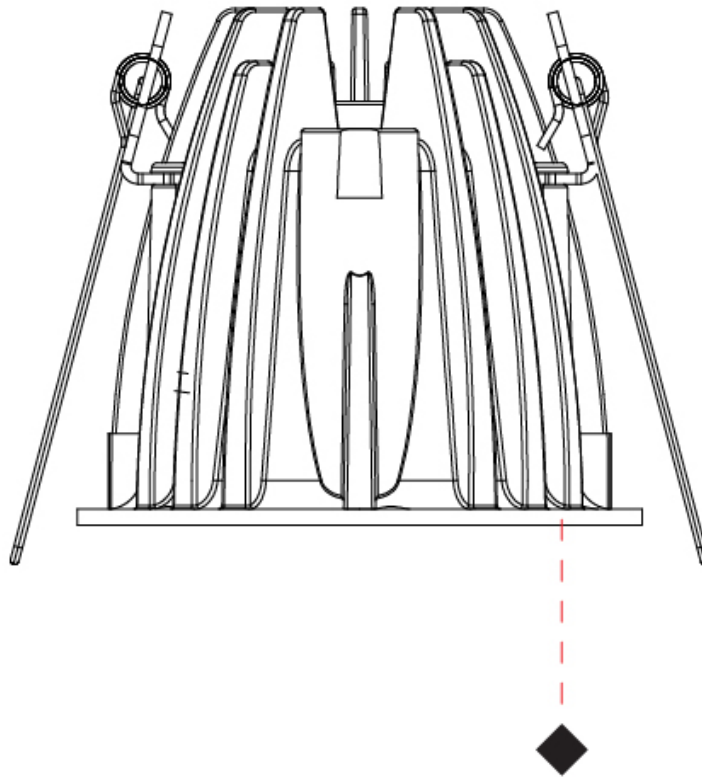

MAXIMA RECESSED

A12R0005-

PROJECT _____

TYPE _____

SPECIFIER _____

QUANTITY _____

DATE _____

A