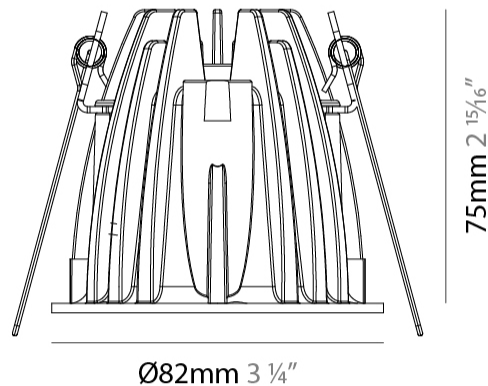

A12R0005-

base number   Color   Finish   Lens
Temperature   Options   Options

1. To build a product code in our configurator select the specify button on the base model # product page
2. To build a manual product code on this datasheet choose from the options listed below in blue font and add the suffix to the base model #

GENERAL

Series: Maxima
Brand: Unonovesette
Division: Architectural
Mounting Type: Recessed
Mounting Location: Ceiling
Subcategory: Downlight

PHYSICAL

Shape: Round
Diameter (mm): 82
Diameter (in): 3 1/4
Height (mm): 75
Height (in): 2 15/16
Light Distribution: Downlight
Weight (kg): 0.235
Weight (lbs): 0.52
Screws: AISI 316L Anti-Vandal
Fixture Finish: WHI / BLK
Fixture Material: Aluminum Die Cast
Cable Details: 30 cm PVC + PVC 2x0,5 mm2
Cut-out Measurements: 74mm / 2 15/16"

ELECTRICAL

Lamp Type: LED
Input Wattage (W): 12.9
Dimming: Non-Dimming / Phase Dimming (120Vac only) / 0-10V Dimming
Driver Included: No
Driver Location: Remote
Driver Type: Constant Current - Universal
Driver Class: Class 2
Input Voltage (V): 120 - 277
Constant Current (MA): 500
Upon Request: Dim-to-warm is 0-10Vdc dimming

LED

Color Temperature (°K): 2700 / 3000 / 4000
Max. Delivered Lumen (lm): 1154 (300K)
CRI: >90 CRI
Lamp Life (hrs): 100000

OPTICAL

Optic°: 20 / 32 / 40
Beam Angle: Narrow / Medium / Wide

RATINGS AND CERTIFICATIONS

Certified By: Certified for North American Standards
IP rating: IP20
Bug Rating: B1 U0 G0