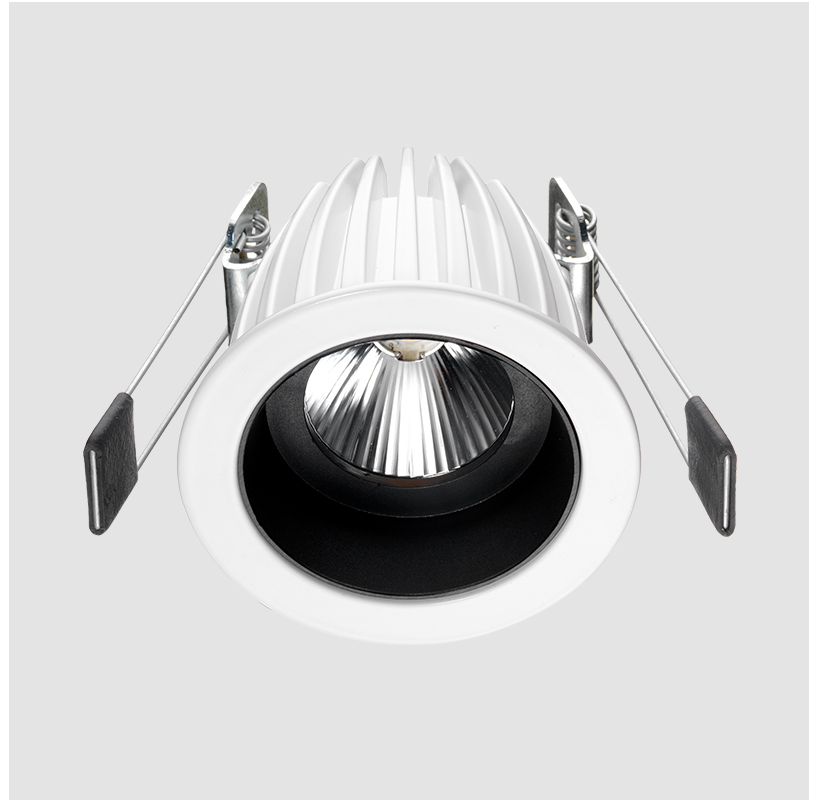

A12R0005-

base number   Color   Finish   Lens
Temperature   Options   Options

1. To build a product code in our configurator select the specify button on the base model # product page
2. To build a manual product code on this datasheet choose from the options listed below in blue font and add the suffix to the base model #

GENERAL

Series: Maxima
Brand: Unonovesette
Division: Architectural
Mounting Type: Recessed
Mounting Location: Ceiling
Subcategory: Downlight

PHYSICAL

Shape: Round
Diameter (mm): 82
Diameter (in): 3 1/4
Height (mm): 75
Height (in): 2 15/16
Light Distribution: Downlight
Weight (kg): 0.235
Weight (lbs): 0.52
Screws: AISI 316L Anti-Vandal
Fixture Finish: WHI / BLK
Fixture Material: Aluminum Die Cast
Cable Details: 30 cm PVC + PVC 2x0,5 mm2
Cut-out Measurements: 74mm / 2 15/16"

ELECTRICAL

Lamp Type: LED
Input Wattage (W): 12.9
Dimming: Non-Dimming / Phase Dimming (120Vac only) / 0-10V Dimming
Driver Included: No
Driver Location: Remote
Driver Type: Constant Current - Universal
Driver Class: Class 2
Input Voltage (V): 120 - 277
Constant Current (MA): 500
Upon Request: Dim-to-warm is 0-10Vdc dimming

LED

Color Temperature (°K): 2700 / 3000 / 4000
Max. Delivered Lumen (lm): 1154 (300K)
CRI: >90 CRI
Lamp Life (hrs): 100000

OPTICAL

Optic°: 20 / 32 / 40
Beam Angle: Narrow / Medium / Wide

RATINGS AND CERTIFICATIONS

Certified By: Certified for North American Standards
IP rating: IP20
Bug Rating: B1 U0 G0