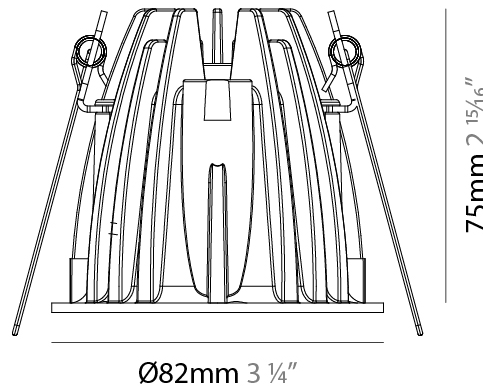

PROJECT
TYPE
SPECIFIER
QUANTITY
DATE

MAXIMA RECESSED

A12R0006-

base number   Finish Options   Lens Options

1. To build a product code in our configurator select the specify button on the base model # product page
2. To build a manual product code on this datasheet choose from the options listed below in blue font and add the suffix to the base model #

GENERAL

Series: Maxima
Brand: Unonovesette
Division: Architectural
Mounting Type: Recessed
Mounting Location: Ceiling
Subcategory: Downlight

PHYSICAL

Shape: Round
Diameter (mm): 82
Diameter (in): 3 1/4
Height (mm): 75
Height (in): 2 15/16
Light Distribution: Downlight
Weight (kg): 0.235
Weight (lbs): 0.52
Screws: AISI 316L Anti-Vandal
Fixture Finish: WHI / BLK
Fixture Material: Aluminum Die Cast
Cable Details: 30 cm PVC + PVC 2x0,5 mm2
Cut-out Measurements: 74mm / 2 15/16"

ELECTRICAL

Lamp Type: LED
Input Wattage (W): 11.8
Dimming: Dali Dimming
Driver Included: No
Driver Location: Remote
Driver Type: Constant Current - Universal
Driver Class: Class 2
Input Voltage (V): 120 - 277
Constant Current (MA): 500

LED

Color Temperature (°K): 1800-3000 - Dim to Warm
Max. Delivered Lumen (lm): 28 - 1045
CRI: >90 CRI
Lamp Life (hrs): 100000
Special LEDs offerings: Dim to Warm

OPTICAL

Optic°: 20 / 40
Beam Angle: Narrow / Wide

RATINGS AND CERTIFICATIONS

Certified By: Certified for North American Standards
IP rating: IP20
Bug Rating: B1 U0 G0