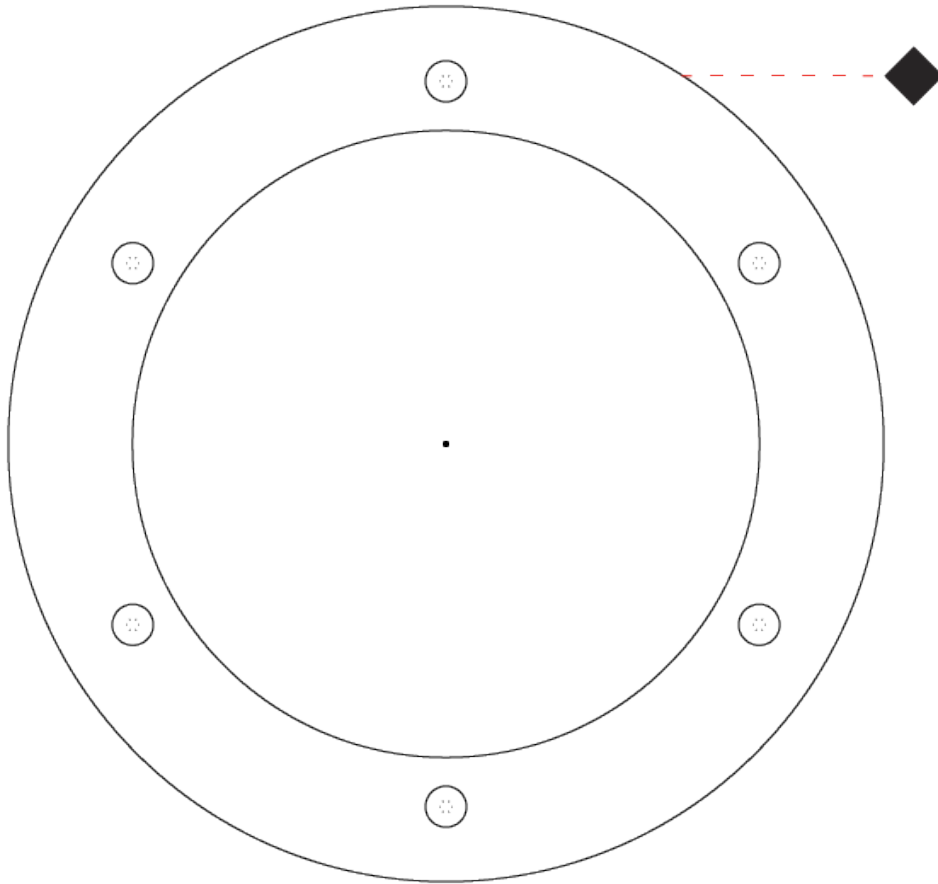

E9I302-

PROJECT	_____
TYPE	_____
SPECIFIER	_____
QUANTITY	_____
DATE	_____

...

E