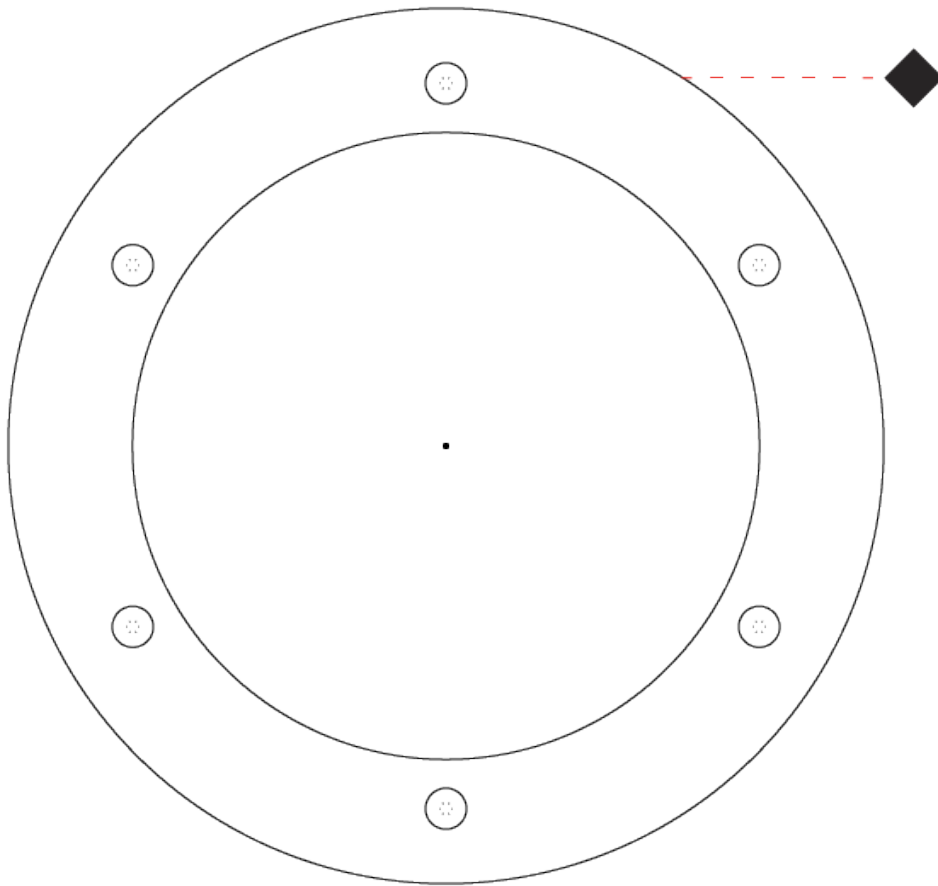

MEDIO RECESSED

E9I278-

PROJECT	_____
TYPE	_____
SPECIFIER	_____
QUANTITY	_____
DATE	_____

...