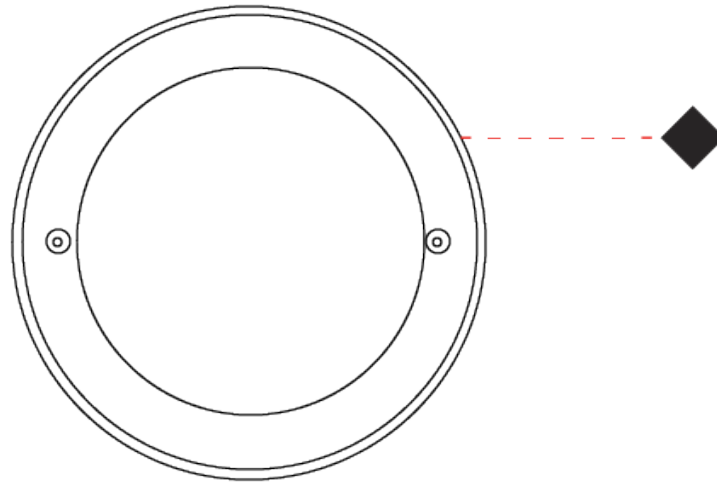

MEDIO MARINE GRADE RECESSED

E9I588-

PROJECT

TYPE

SPECIFIER

QUANTITY

DATE