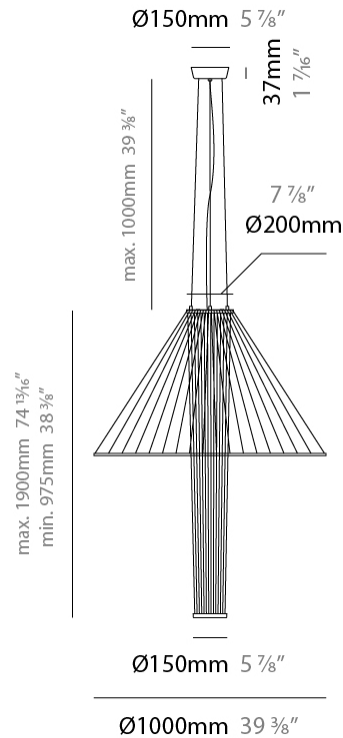

MEDUSA SUSPENSION

D111219-

base number Color
Temperature

PROJECT
TYPE
SPECIFIER
QUANTITY
DATE

1. To build a product code in our configurator select the specify button on the base model # product page
2. To build a manual product code on this datasheet choose from the options listed below in blue font and add the suffix to the base model #

GENERAL

Series: Medusa
Partner: Ole
Division: Design
Installation: Suspension
Product Type: Pendant
Mounting Location: Ceiling
Light Distribution: Adjustable

PHYSICAL

Shape: Abstract
Diameter (mm): 1000
Diameter (in): 39 ³/₈
Height (mm): 975 - 1900
Height (in): 38 ³/₈
Max. Overall Height (mm): 2900
Max. Overall Height (in): 114 ³/₁₆
Fixture Finish: MBK
Holder Finish: BLK
Fixture Material: Fabric Cord / Metal
Primary Material: Fabric - Recycled
Cable Details: 1000mm/39 3/8" Transparent Cable
Upon Request: Other fabric cord colors available upon request (see downloadable finish chart)

ELECTRICAL

Lamp Type: LED
Input Wattage (W): 10
Dimming: Non-Dimmable
Driver Included: Yes
Driver Location: Integrated
Driver Type: Constant Current - Universal
Driver Class: Class 2
Input Voltage (V): 120
Constant Current (MA): 350

LED

Color Temperature (°K): 3000 / 4000
Max. Delivered Lumen (lm): 958 / 1003
CRI: >82 CRI
Lamp Life (hrs): 50000

OPTICAL

RATINGS AND CERTIFICATIONS

Certified By: Certified for North American Standards
IP rating: IP20