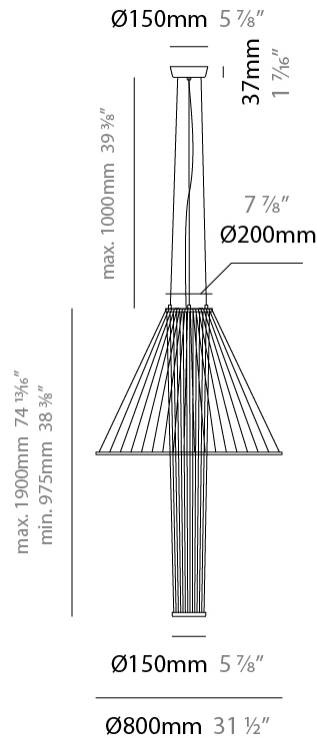

MEDUSA SUSPENSION

D111218-

base number Color
Temperature

1. To build a product code in our configurator select the specify button on the base model # product page
2. To build a manual product code on this datasheet choose from the options listed below in blue font and add the suffix to the base model #

GENERAL

Series: Medusa
Partner: Ole
Division: Design
Installation: Suspension
Product Type: Pendant
Mounting Location: Ceiling
Light Distribution: Adjustable

PHYSICAL

Shape: Abstract
Diameter (mm): 800
Diameter (in): 31 1/2
Height (mm): 975 - 1900
Height (in): 38 3/8
Max. Overall Height (mm): 2900
Max. Overall Height (in): 114 3/16
Fixture Finish: MBK
Holder Finish: BLK
Fixture Material: Fabric Cord / Metal
Primary Material: Fabric - Recycled
Cable Details: 1000mm/39 3/8" Transparent Cable
Upon Request: Other fabric cord colors available upon request (see downloadable finish chart)

ELECTRICAL

Lamp Type: LED
Input Wattage (W): 10
Dimming: Non-Dimmable
Driver Included: Yes
Driver Location: Integrated
Driver Type: Constant Current - Universal
Driver Class: Class 2
Input Voltage (V): 120
Constant Current (MA): 350

LED

Color Temperature (°K): 3000 / 4000
Max. Delivered Lumen (lm): 958 / 1003
CRI: >82 CRI
Lamp Life (hrs): 50000

OPTICAL

RATINGS AND CERTIFICATIONS

Certified By: Certified for North American Standards
IP rating: IP20

PROJECT
TYPE
SPECIFIER
QUANTITY
DATE