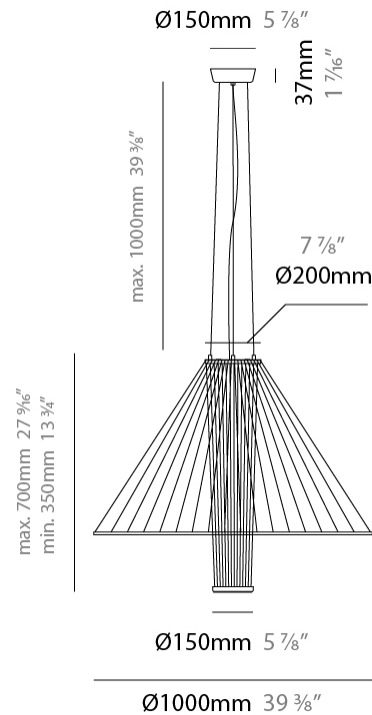

MEDUSA SUSPENSION

D111217-

base number Color
Temperature

1. To build a product code in our configurator select the specify button on the base model # product page
2. To build a manual product code on this datasheet choose from the options listed below in blue font and add the suffix to the base model #

GENERAL

Series: Medusa
Partner: Ole
Division: Design
Installation: Suspension
Product Type: Pendant
Mounting Location: Ceiling
Light Distribution: Adjustable

PHYSICAL

Shape: Abstract
Diameter (mm): 1000
Diameter (in): 39 ³/₈"
Height (mm): 350 - 700
Height (in): 13 ³/₄"
Max. Overall Height (mm): 1700
Max. Overall Height (in): 66 ¹⁵/₁₆"
Fixture Finish: MBK
Holder Finish: BLK
Fixture Material: Fabric Cord / Metal
Primary Material: Fabric - Recycled
Cable Details: 1000mm/39 3/8" Transparent Cable
Upon Request: Other fabric cord colors available upon request (see downloadable finish chart)

ELECTRICAL

Lamp Type: LED
Input Wattage (W): 10
Dimming: Non-Dimmable
Driver Included: Yes
Driver Location: Integrated
Driver Type: Constant Current - Universal
Driver Class: Class 2
Input Voltage (V): 120
Constant Current (MA): 350

LED

Color Temperature (°K): 3000 / 4000
Max. Delivered Lumen (lm): 958 / 1003
CRI: >82 CRI
Lamp Life (hrs): 50000

OPTICAL

RATINGS AND CERTIFICATIONS

Certified By: Certified for North American Standards
IP rating: IP20

PROJECT
TYPE
SPECIFIER
QUANTITY
DATE