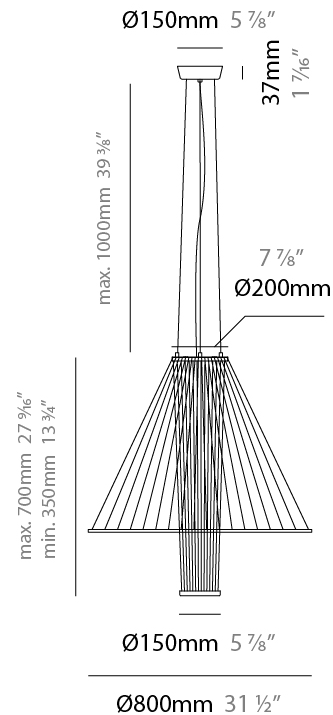

MEDUSA SUSPENSION

D111216-

base number Color
Temperature

1. To build a product code in our configurator select the specify button on the base model # product page
2. To build a manual product code on this datasheet choose from the options listed below in blue font and add the suffix to the base model #

GENERAL

Series: Medusa
Partner: Ole
Division: Design
Installation: Suspension
Product Type: Pendant
Mounting Location: Ceiling
Light Distribution: Adjustable

PHYSICAL

Shape: Abstract
Diameter (mm): 800
Diameter (in): 31 1/2
Height (mm): 350 - 700
Height (in): 13 3/4
Max. Overall Height (mm): 1700
Max. Overall Height (in): 66 15/16
Fixture Finish: MBK
Holder Finish: BLK
Fixture Material: Fabric Cord / Metal
Primary Material: Fabric - Recycled
Cable Details: 1000mm/39 3/8" Transparent Cable
Upon Request: Other fabric cord colors available upon request (see downloadable finish chart)

ELECTRICAL

Lamp Type: LED
Input Wattage (W): 10
Dimming: Non-Dimmable
Driver Included: Yes
Driver Location: Integrated
Driver Type: Constant Current - Universal
Driver Class: Class 2
Input Voltage (V): 120
Constant Current (MA): 350

LED

Color Temperature (°K): 3000 / 4000
Max. Delivered Lumen (lm): 958 / 1003
CRI: >82 CRI
Lamp Life (hrs): 50000

OPTICAL

RATINGS AND CERTIFICATIONS

Certified By: Certified for North American Standards
IP rating: IP20

PROJECT
TYPE
SPECIFIER
QUANTITY
DATE