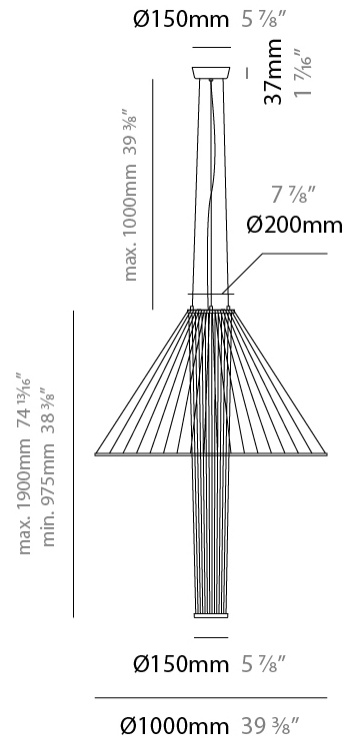

MEDUSA SUSPENSION

D111219-

base number Color
Temperature

1. To build a product code in our configurator select the specify button on the base model # product page
2. To build a manual product code on this datasheet choose from the options listed below in blue font and add the suffix to the base model #

GENERAL

Series: Medusa
Partner: Ole
Division: Design
Installation: Suspension
Product Type: Pendant
Mounting Location: Ceiling
Light Distribution: Adjustable

PHYSICAL

Shape: Abstract
Diameter (mm): 1000
Diameter (in): 39 ³/₈
Height (mm): 975 - 1900
Height (in): 38 ³/₈
Max. Overall Height (mm): 2900
Max. Overall Height (in): 114 ³/₁₆
Fixture Finish: MBK
Holder Finish: BLK
Fixture Material: Fabric Cord / Metal
Primary Material: Fabric - Recycled
Cable Details: 1000mm/39 3/8" Transparent Cable
Upon Request: Other fabric cord colors available upon request (see downloadable finish chart)

ELECTRICAL

Lamp Type: LED
Input Wattage (W): 10
Dimming: Non-Dimmable
Driver Included: Yes
Driver Location: Integrated
Driver Type: Constant Current - Universal
Driver Class: Class 2
Input Voltage (V): 120
Constant Current (MA): 350

LED

Color Temperature (°K): 3000 / 4000
Max. Delivered Lumen (lm): 958 / 1003
CRI: >82 CRI
Lamp Life (hrs): 50000

OPTICAL

RATINGS AND CERTIFICATIONS

Certified By: Certified for North American Standards
IP rating: IP20

PROJECT
TYPE
SPECIFIER
QUANTITY
DATE