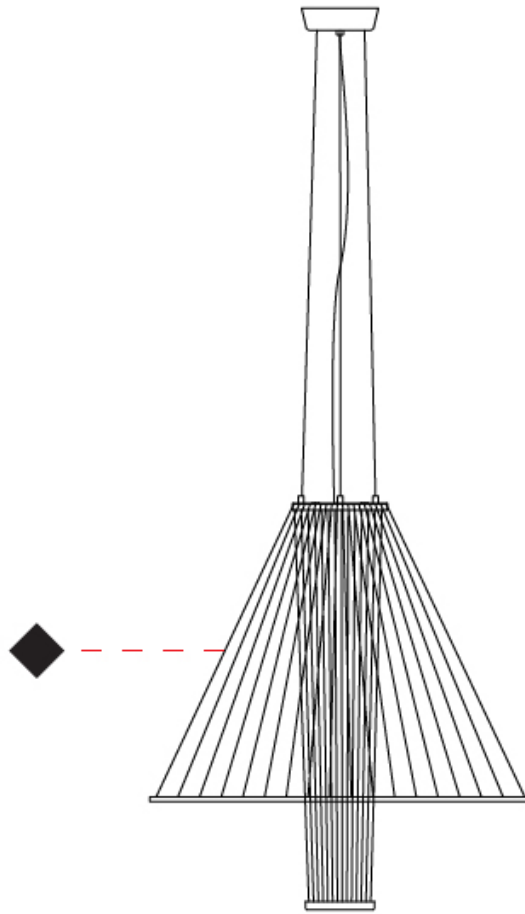

MEDUSA SUSPENSION

D111216-

PROJECT _____

TYPE _____

SPECIFIER _____

QUANTITY _____

DATE _____