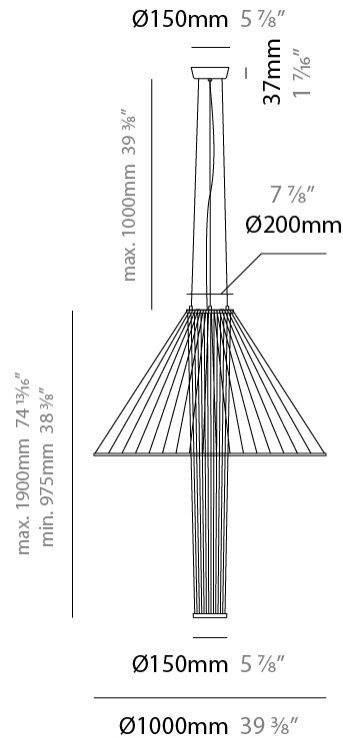

MEDUSA SUSPENSION

D111219-

base number Color
Temperature

1. To build a product code in our configurator select the specify button on the base model # product page
2. To build a manual product code on this datasheet choose from the options listed below in blue font and add the suffix to the base model #

GENERAL

Series: Medusa
Partner: Ole
Division: Design
Installation: Suspension
Product Type: Pendant
Mounting Location: Ceiling
Light Distribution: Adjustable

PHYSICAL

Shape: Abstract
Diameter (mm): 1000
Diameter (in): 39 ³/₈
Height (mm): 975 - 1900
Height (in): 38 ³/₈
Max. Overall Height (mm): 2900
Max. Overall Height (in): 114 ³/₁₆
Fixture Finish: MBK
Holder Finish: BLK
Fixture Material: Fabric Cord / Metal
Primary Material: Fabric - Recycled
Cable Details: 1000mm/39 3/8" Transparent Cable
Upon Request: Other fabric cord colors available upon request (see downloadable finish chart)

ELECTRICAL

Lamp Type: LED
Input Wattage (W): 10
Dimming: Non-Dimmable
Driver Included: Yes
Driver Location: Integrated
Driver Type: Constant Current - Universal
Driver Class: Class 2
Input Voltage (V): 120
Constant Current (MA): 350

LED

Color Temperature (°K): 3000 / 4000
Max. Delivered Lumen (lm): 958 / 1003
CRI: >82 CRI
Lamp Life (hrs): 50000

OPTICAL

RATINGS AND CERTIFICATIONS

Certified By: Certified for North American Standards
IP rating: IP20

PROJECT	_____
TYPE	_____
SPECIFIER	_____
QUANTITY	_____
DATE	_____