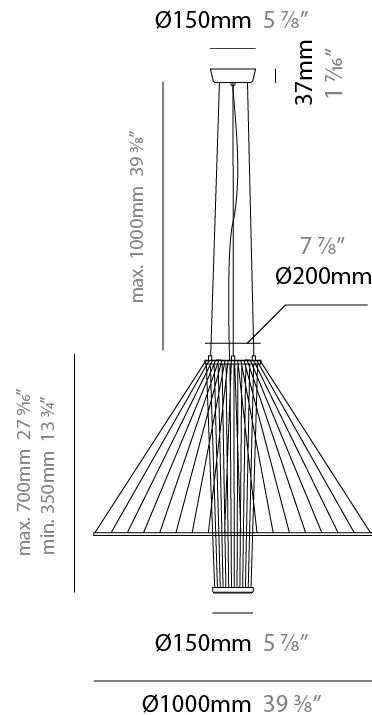

MEDUSA SUSPENSION

D111217-

base number Color
Temperature

1. To build a product code in our configurator select the specify button on the base model # product page
2. To build a manual product code on this datasheet choose from the options listed below in blue font and add the suffix to the base model #

GENERAL

Series: Medusa
Partner: Ole
Division: Design
Installation: Suspension
Product Type: Pendant
Mounting Location: Ceiling
Light Distribution: Adjustable

PHYSICAL

Shape: Abstract
Diameter (mm): 1000
Diameter (in): 39 3/8
Height (mm): 350 - 700
Height (in): 13 3/4
Max. Overall Height (mm): 1700
Max. Overall Height (in): 66 15/16
Fixture Finish: MBK
Holder Finish: BLK
Fixture Material: Fabric Cord / Metal
Primary Material: Fabric - Recycled
Cable Details: 1000mm/39 3/8" Transparent Cable
Upon Request: Other fabric cord colors available upon request (see downloadable finish chart)

ELECTRICAL

Lamp Type: LED
Input Wattage (W): 10
Dimming: Non-Dimmable
Driver Included: Yes
Driver Location: Integrated
Driver Type: Constant Current - Universal
Driver Class: Class 2
Input Voltage (V): 120
Constant Current (MA): 350

LED

Color Temperature (°K): 3000 / 4000
Max. Delivered Lumen (lm): 958 / 1003
CRI: >82 CRI
Lamp Life (hrs): 50000

OPTICAL

RATINGS AND CERTIFICATIONS

Certified By: Certified for North American Standards
IP rating: IP20

PROJECT
TYPE
SPECIFIER
QUANTITY
DATE